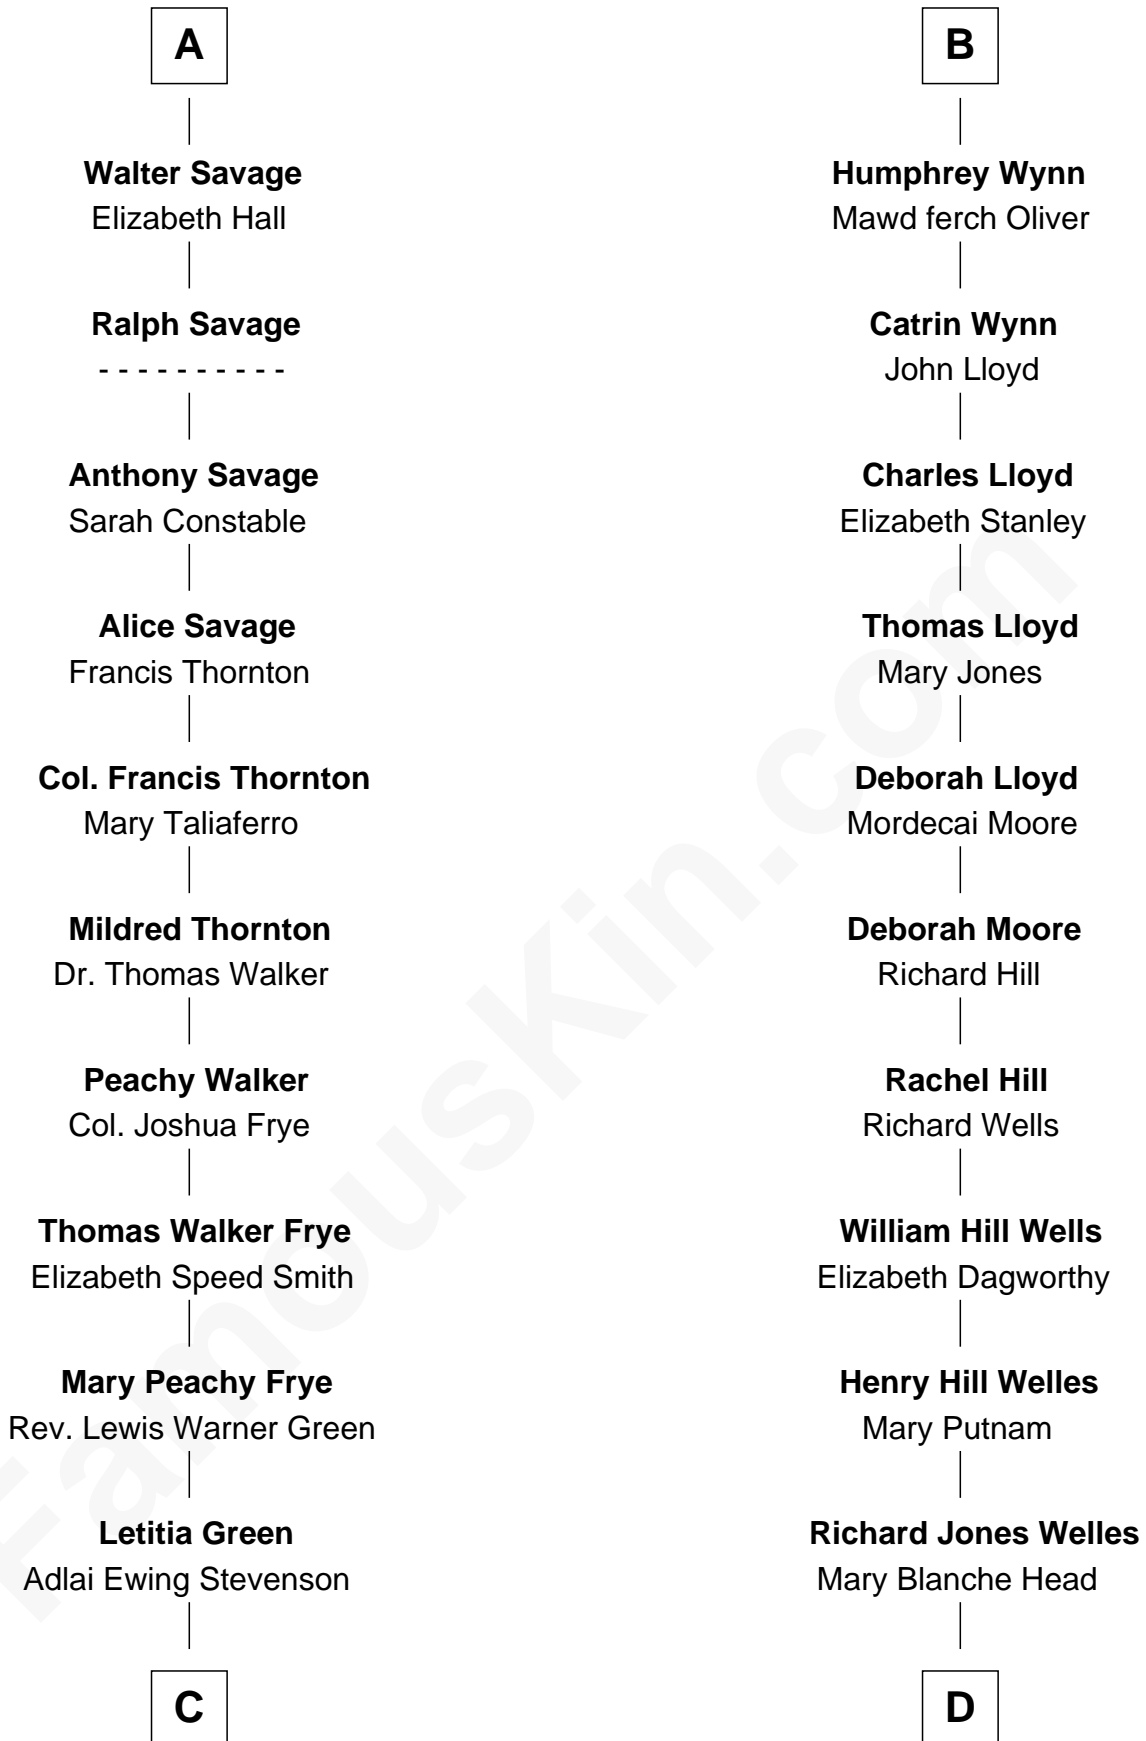

FamousKin.com Relationship Chart of

Adlai Stevenson III

U.S. Senator from Illinois

18th cousin 1 time removed of

Orson Welles

Radio, Stage, and Movie Actor

Sir William de Bohun
Elizabeth de Badlesmere

FamousKin.com