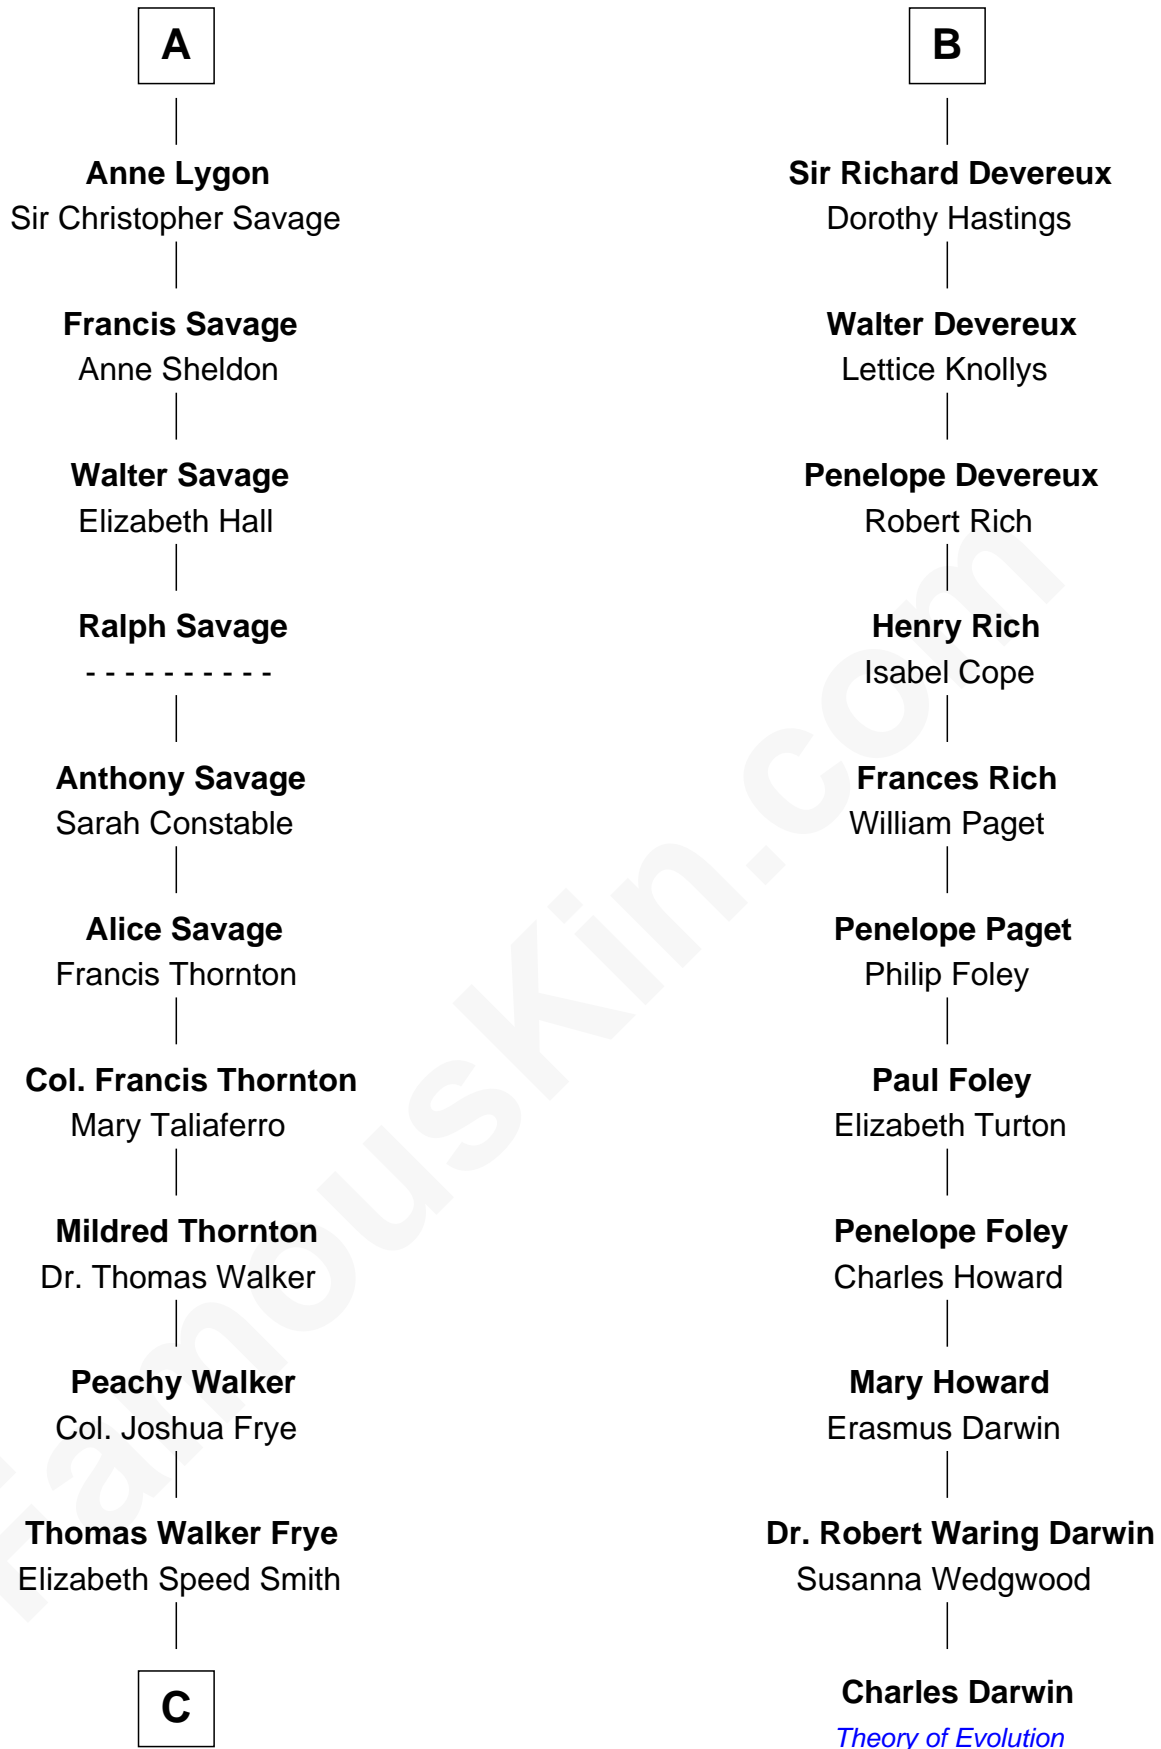

# FamousKin.com Relationship Chart of

**Adlai Stevenson III**

*U.S. Senator from Illinois*

17th cousin 4 times removed of

**Charles Darwin**

*Theory of Evolution*

**Sir Edward le Despencer**

Anne de Ferrers

**C**

—  
**Mary Peachy Frye**  
Rev. Lewis Warner Green

—  
**Letitia Green**  
Adlai Ewing Stevenson

—  
**Lewis Green Stevenson**  
Helen Louise Davis

—  
**Adlai Ewing Stevenson**  
Ellen Borden

—  
**Adlai Stevenson III**  
*U.S. Senator from Illinois*