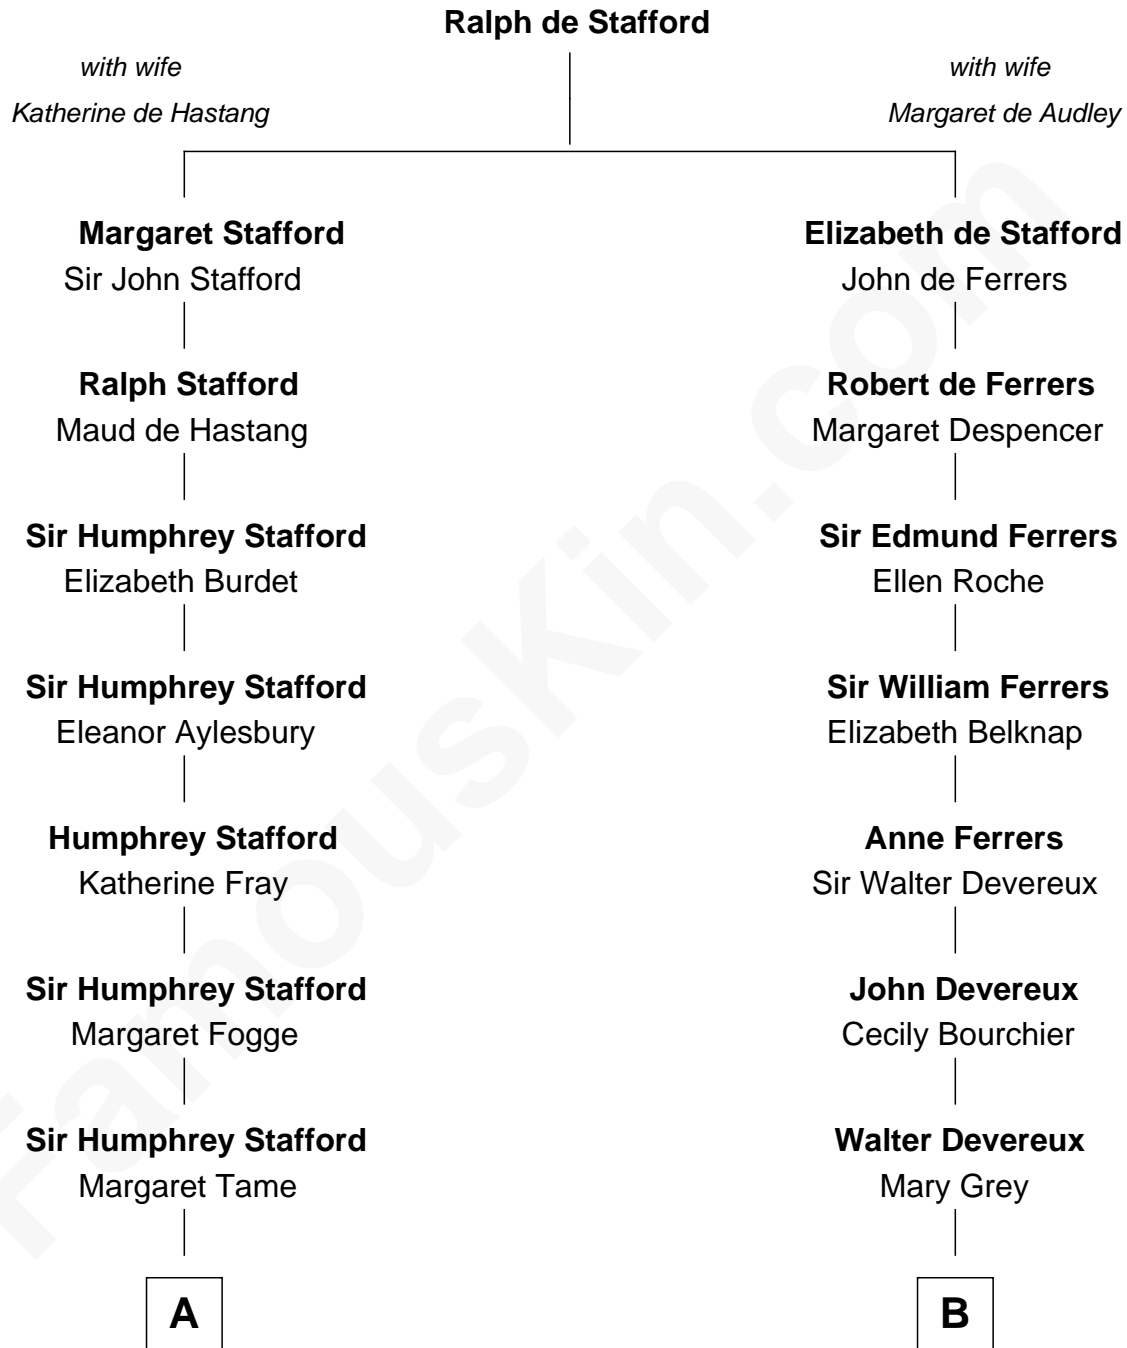

# FamousKin.com Relationship Chart of

**Adlai Stevenson III**

*U.S. Senator from Illinois*

17th cousin 3 times removed of

**Charles Darwin**

*Theory of Evolution*

**C**

—  
**William Borden**  
Mary DeGama Whiting

—  
**John Borden**  
Ellen Wallace Waller

—  
**Ellen Borden**  
Adlai Ewing Stevenson

—  
**Adlai Stevenson III**  
*U.S. Senator from Illinois*

FamousKin.com