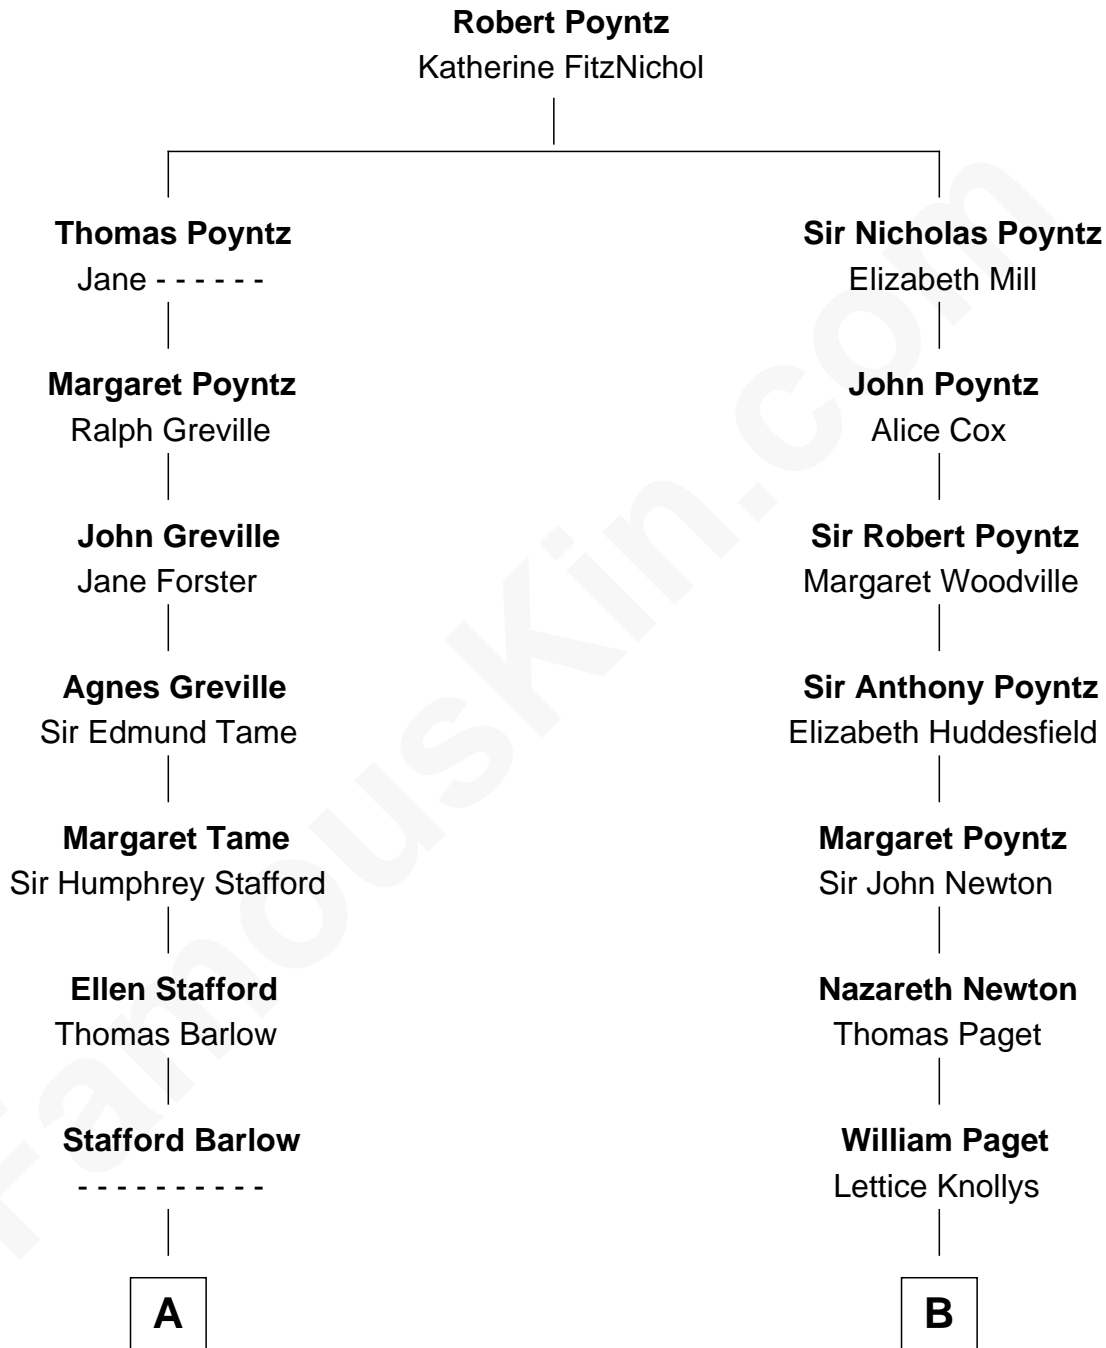

FamousKin.com Relationship Chart of

Adlai Stevenson III

U.S. Senator from Illinois

13th cousin 5 times removed of

Charles Darwin

Theory of Evolution

C

—
Ellen Borden

Adlai Ewing Stevenson

—
Adlai Stevenson III

U.S. Senator from Illinois

FamousKin.com