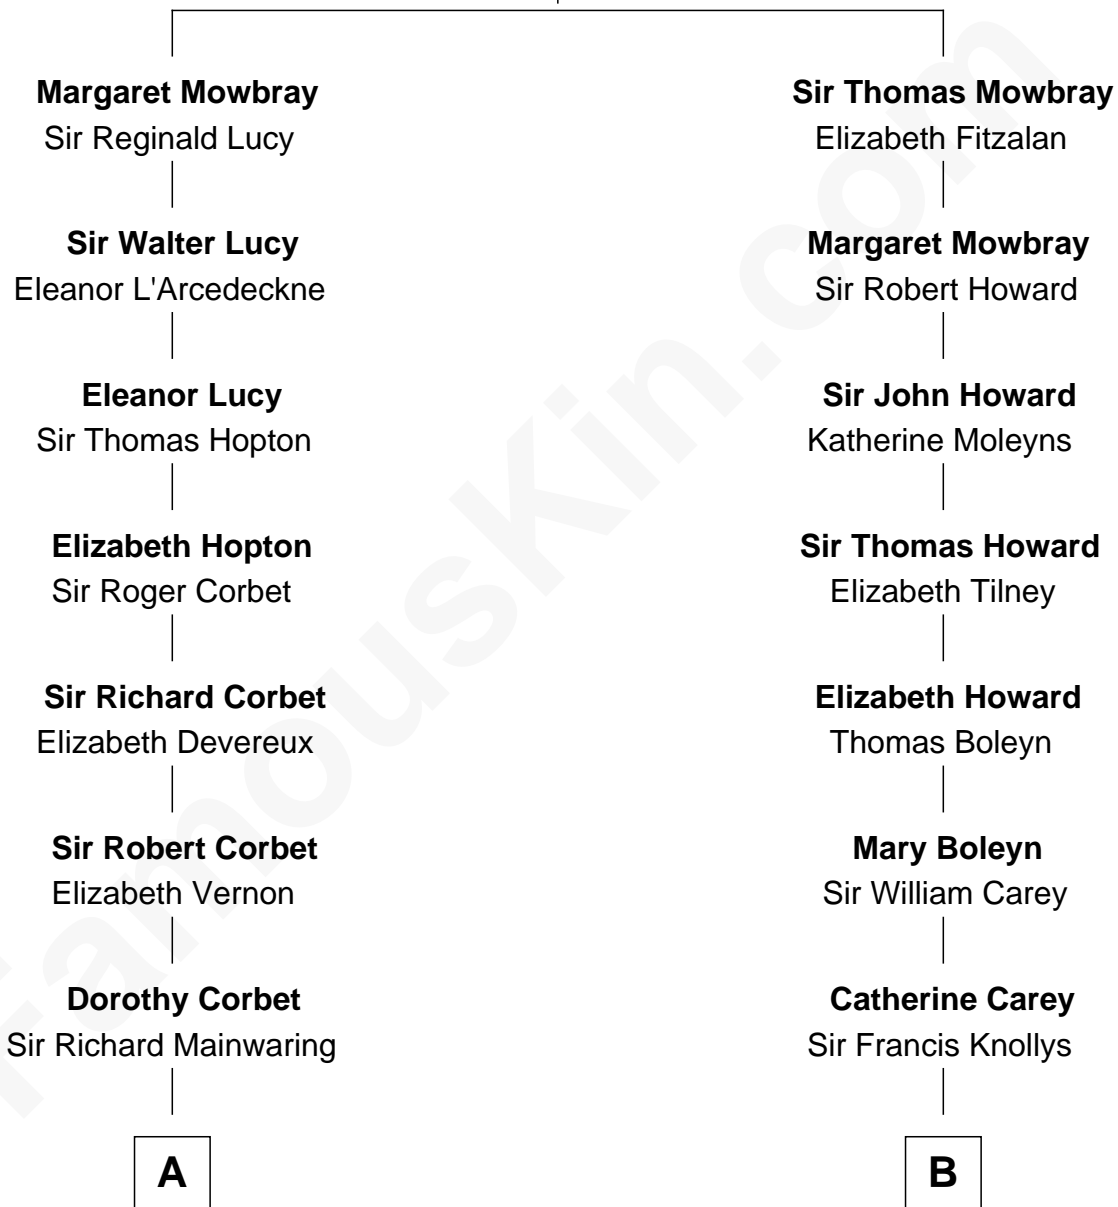

**FamousKin.com**  
**Relationship Chart of**  
**Adlai Stevenson III**  
*U.S. Senator from Illinois*

15th cousin 6 times removed of

**Charles Darwin**  
*Theory of Evolution*

**John de Mowbray**  
 Elizabeth de Segrave

**C**

John Talman Whiting

Mary Sophia Hill

Mary DeGama Whiting

William Borden

John Borden

Ellen Wallace Waller

Ellen Borden

Adlai Ewing Stevenson

**Adlai Stevenson III**

*U.S. Senator from Illinois*

FamousKin.com