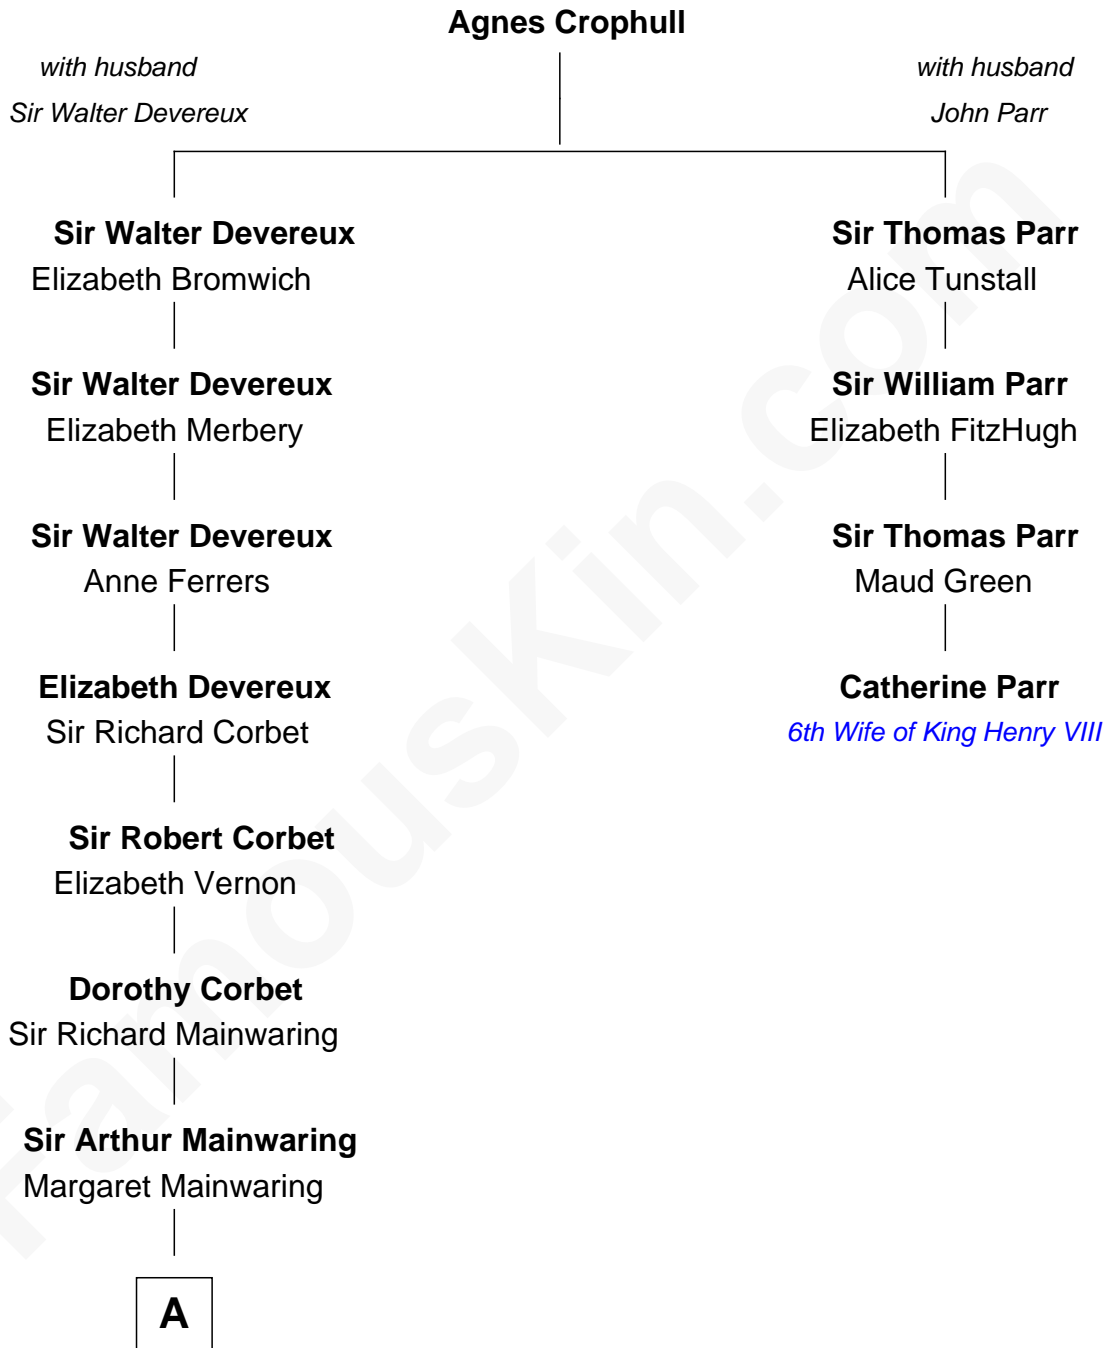

FamousKin.com Relationship Chart of

Adlai Stevenson III

U.S. Senator from Illinois

3rd cousin 17 times removed of

Catherine Parr

6th Wife of King Henry VIII

B

—
Mary DeGama Whiting

William Borden

—
John Borden

Ellen Wallace Waller

—
Ellen Borden

Adlai Ewing Stevenson

—
Adlai Stevenson III

U.S. Senator from Illinois

FamousKin.com