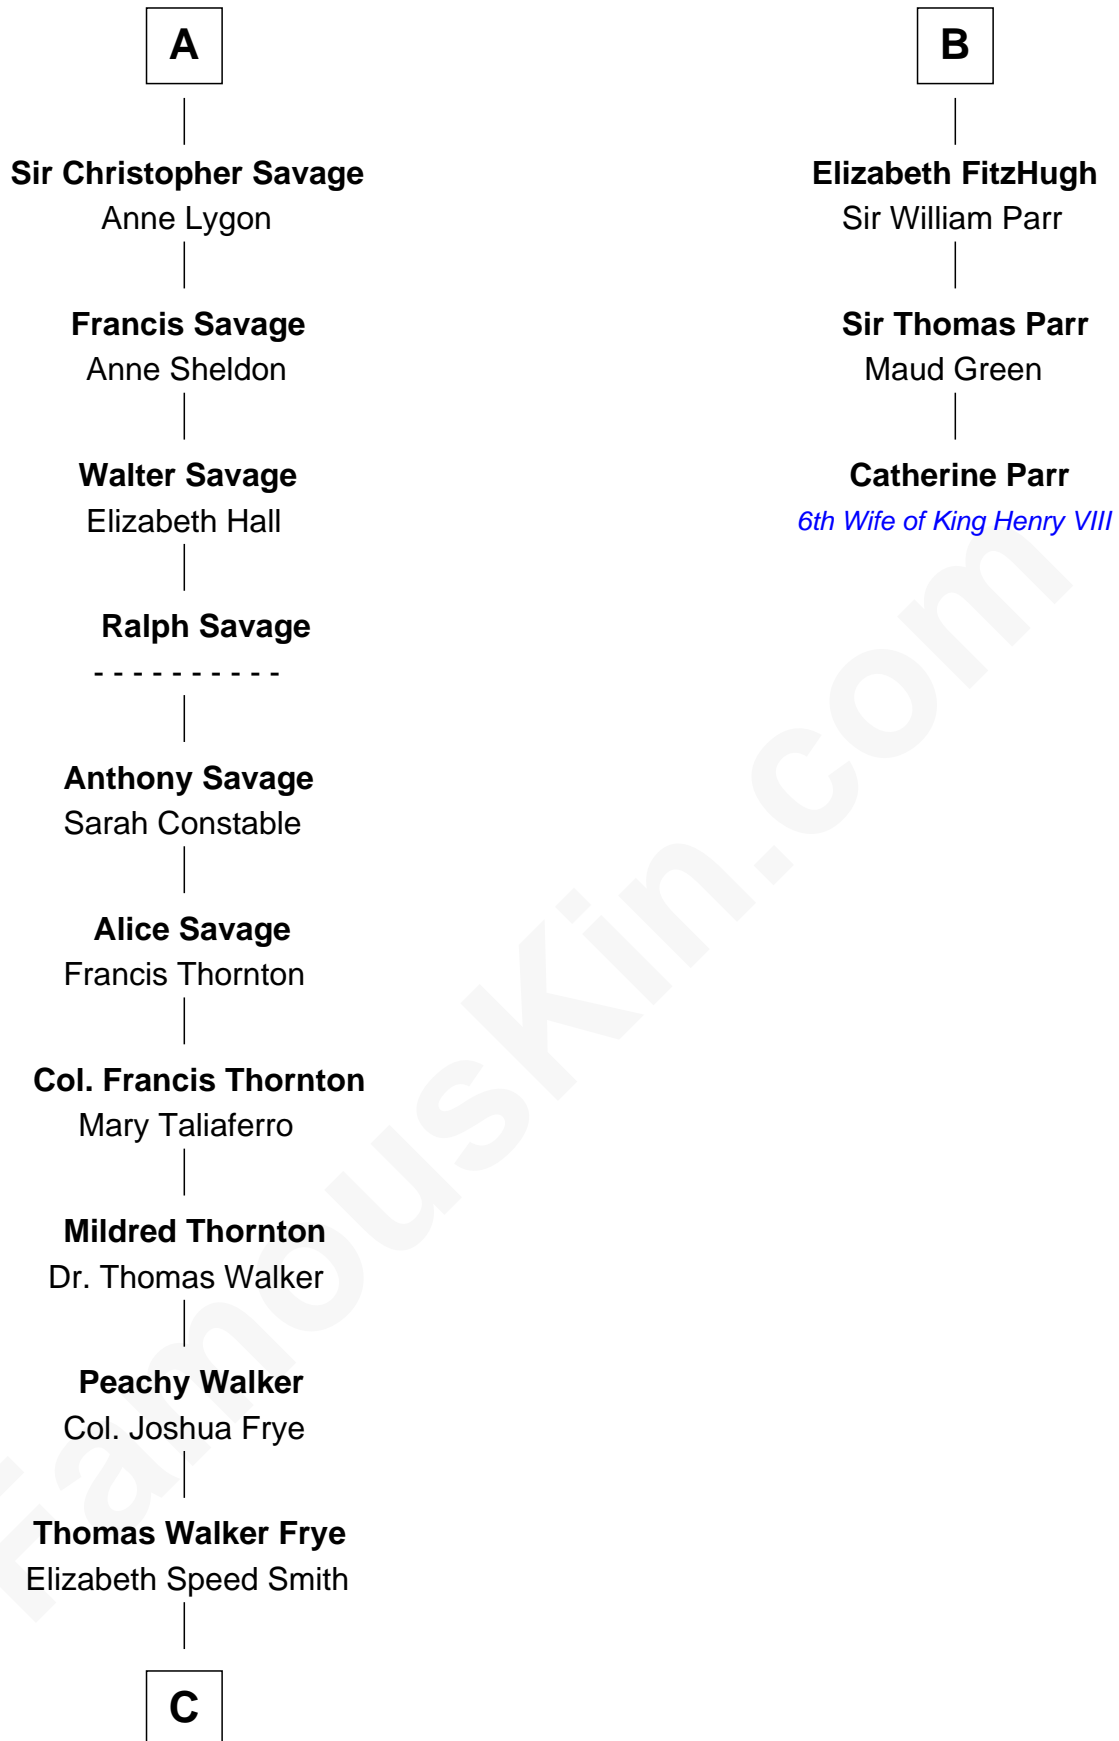

## Relationship Chart of

**Adlai Stevenson III**

*U.S. Senator from Illinois*

9th cousin 12 times removed of

**Catherine Parr**

*6th Wife of King Henry VIII*

**C**

—  
**Mary Peachy Frye**  
Rev. Lewis Warner Green