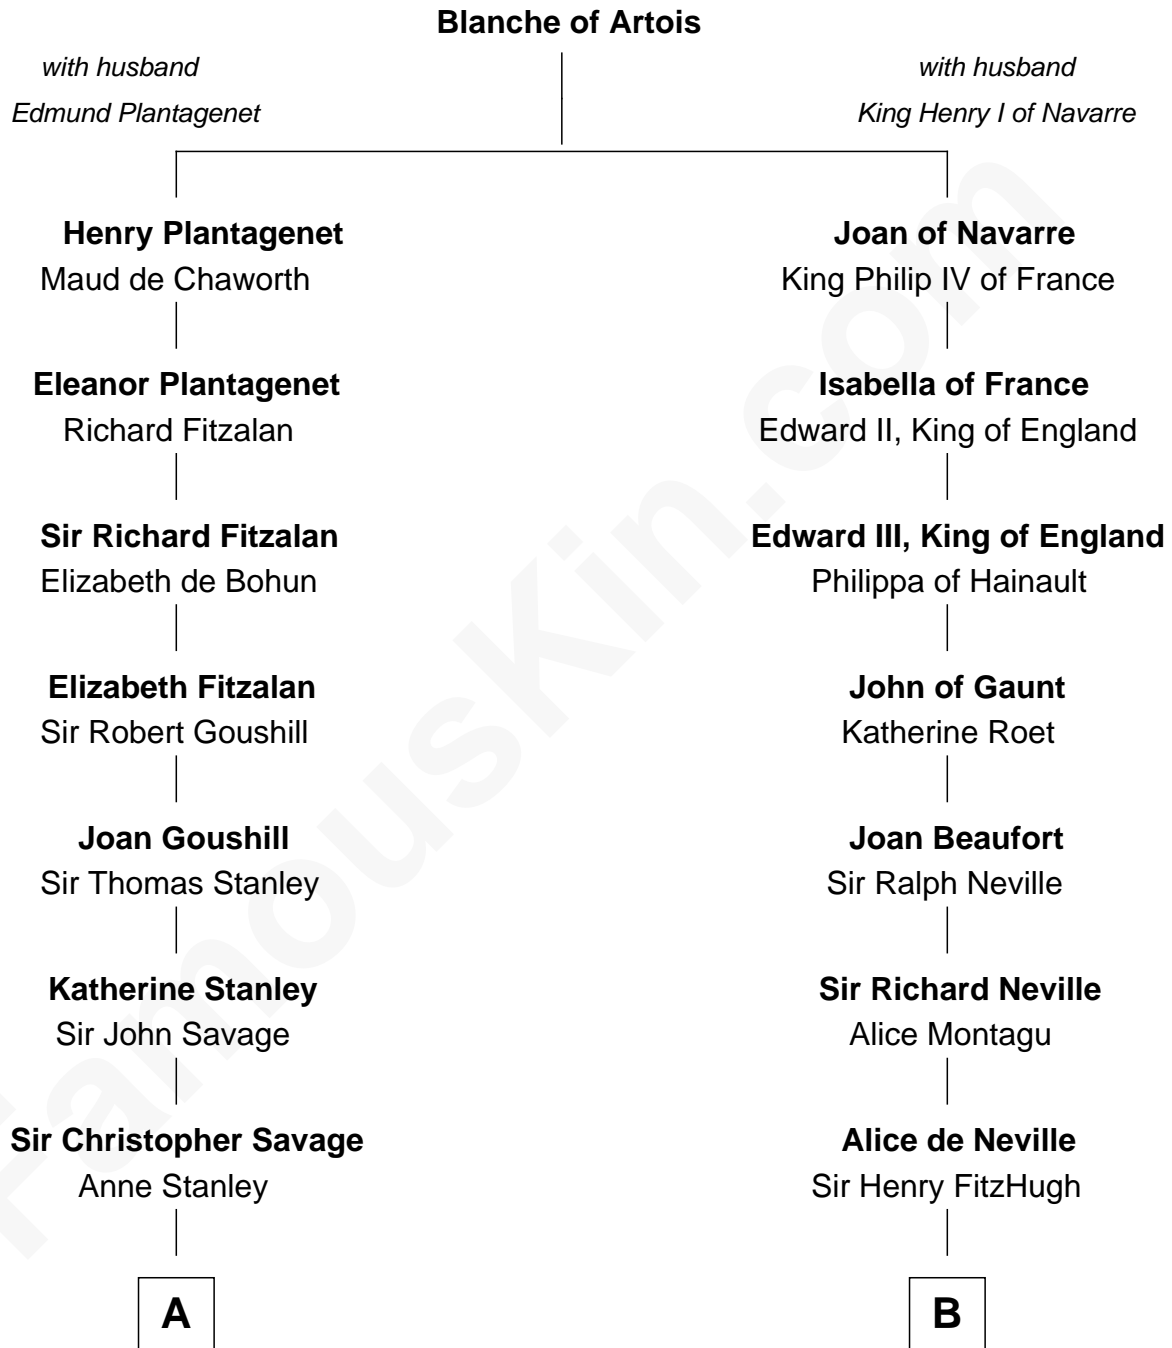

## Relationship Chart of

**Adlai Stevenson III**

*U.S. Senator from Illinois*

9th cousin 12 times removed of

**Catherine Parr**

*6th Wife of King Henry VIII*

**C**

—  
**Mary Peachy Frye**  
Rev. Lewis Warner Green

—  
**Letitia Green**  
Adlai Ewing Stevenson

—  
**Lewis Green Stevenson**  
Helen Louise Davis

—  
**Adlai Ewing Stevenson**  
Ellen Borden

—  
**Adlai Stevenson III**  
*U.S. Senator from Illinois*

FamousKin.com