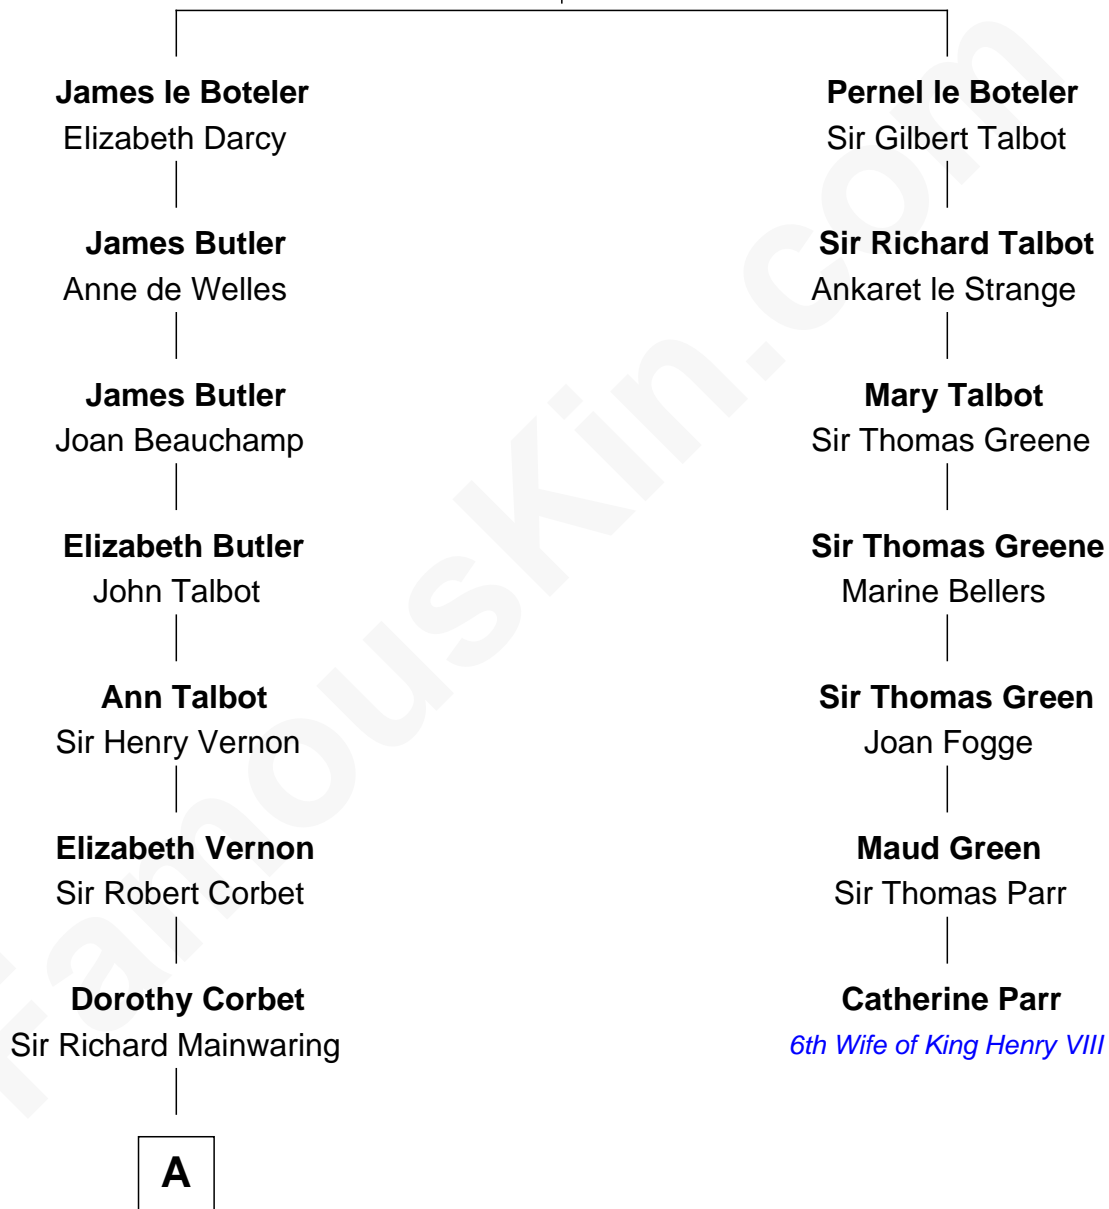

FamousKin.com

Relationship Chart of

Adlai Stevenson III

U.S. Senator from Illinois

6th cousin 15 times removed of

Catherine Parr

6th Wife of King Henry VIII

Sir James le Boteler

Eleanor de Bohun

B

John Talman Whiting

Mary Sophia Hill

Mary DeGama Whiting

William Borden

John Borden

Ellen Wallace Waller

Ellen Borden

Adlai Ewing Stevenson

Adlai Stevenson III

U.S. Senator from Illinois

FamousKin.com