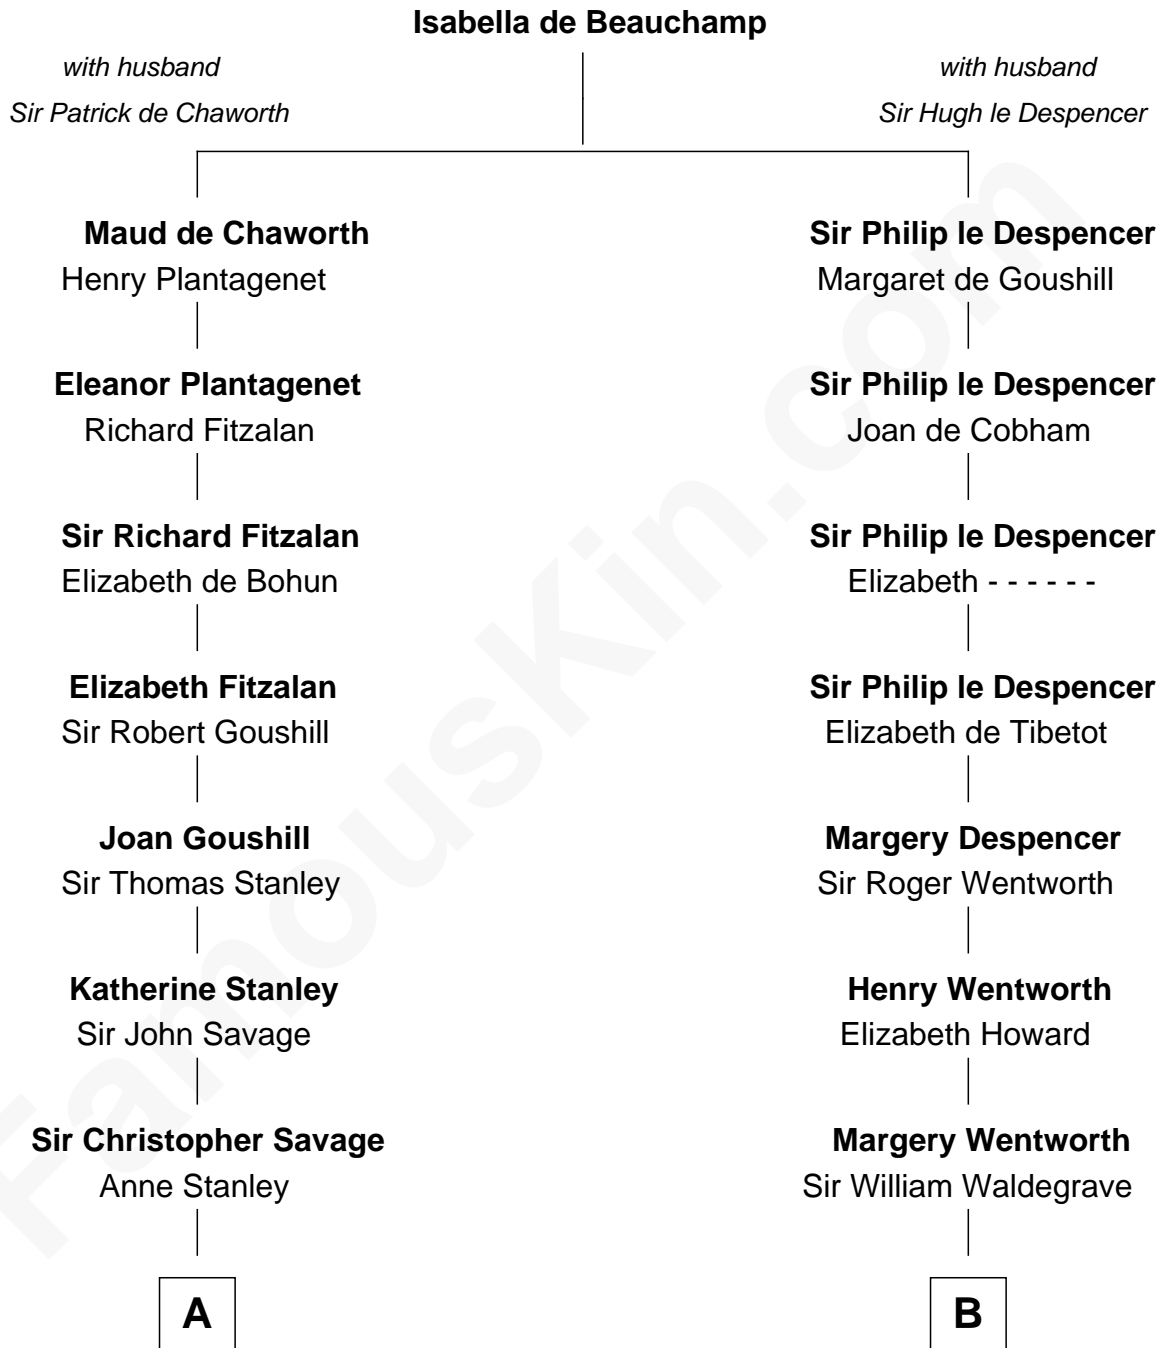

FamousKin.com Relationship Chart of

Adlai Stevenson III
U.S. Senator from Illinois

21st cousin of

Maggie Gyllenhaal
Movie Actress

C

Mary Peachy Frye
Rev. Lewis Warner Green

Letitia Green
Adlai Ewing Stevenson

Lewis Green Stevenson
Helen Louise Davis

Adlai Ewing Stevenson
Ellen Borden

Adlai Stevenson III
U.S. Senator from Illinois

D

Anders Leonard Gyllenhaal
Selma Amanda Nelson

Leonard Ephraim Gyllenhaal
Philo Pendleton