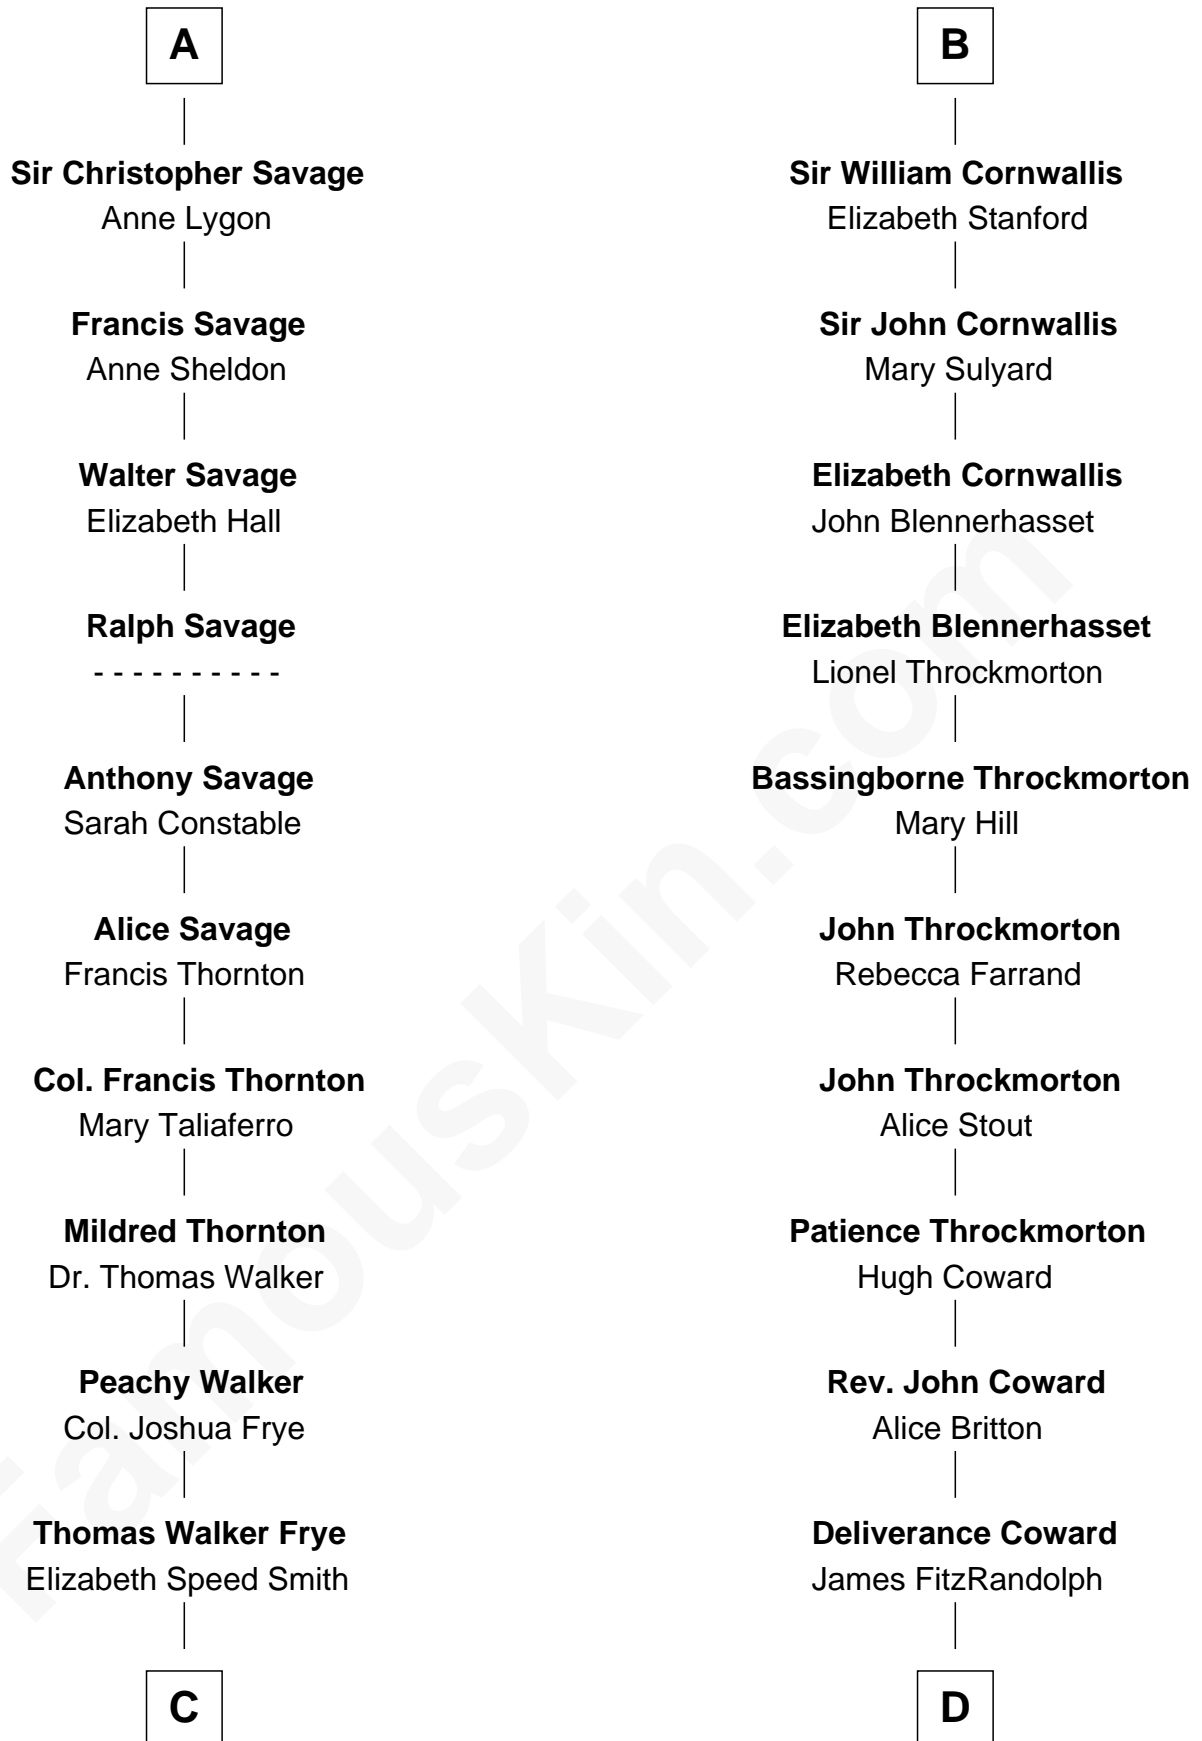

FamousKin.com

Relationship Chart of

Adlai Stevenson III

U.S. Senator from Illinois

19th cousin 2 times removed of

General James Longstreet

Confederate Army - U.S. Civil War

C

Mary Peachy Frye
Rev. Lewis Warner Green

Letitia Green
Adlai Ewing Stevenson

Lewis Green Stevenson
Helen Louise Davis

Adlai Ewing Stevenson
Ellen Borden

Adlai Stevenson III
U.S. Senator from Illinois

D

Hannah FitzRandolph
William Longstreet