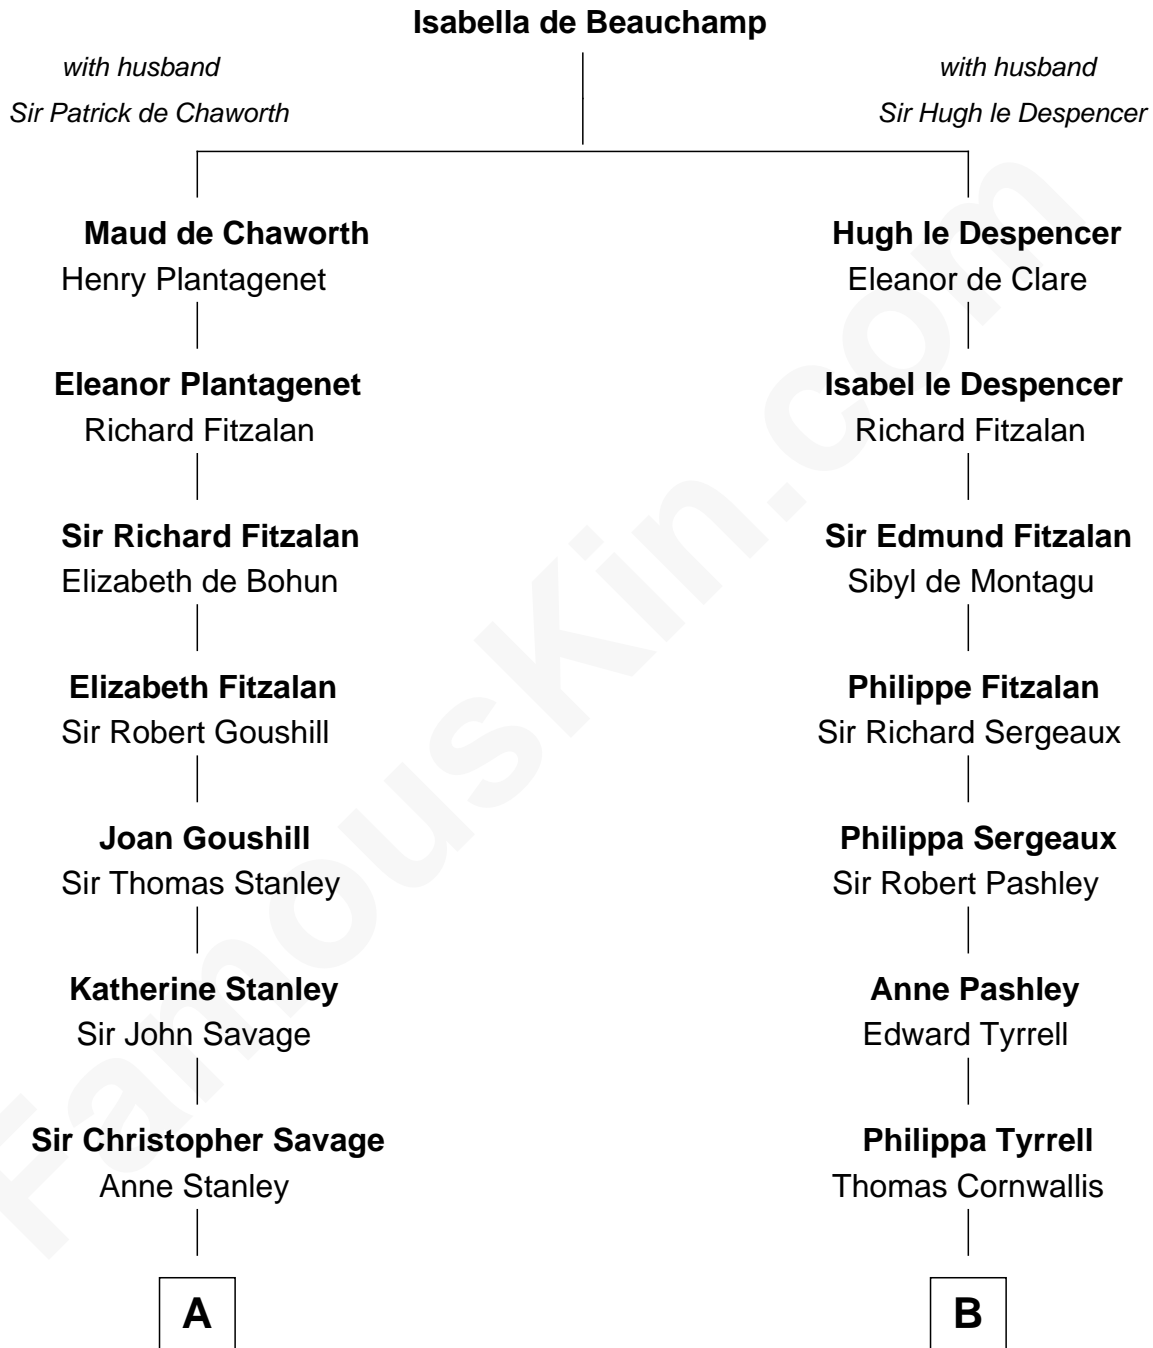

FamousKin.com

Relationship Chart of

Adlai Stevenson III

U.S. Senator from Illinois

19th cousin 2 times removed of

General James Longstreet

Confederate Army - U.S. Civil War

C

Mary Peachy Frye
Rev. Lewis Warner Green

Letitia Green
Adlai Ewing Stevenson

Lewis Green Stevenson
Helen Louise Davis

Adlai Ewing Stevenson
Ellen Borden

Adlai Stevenson III
U.S. Senator from Illinois

D

Hannah FitzRandolph
William Longstreet