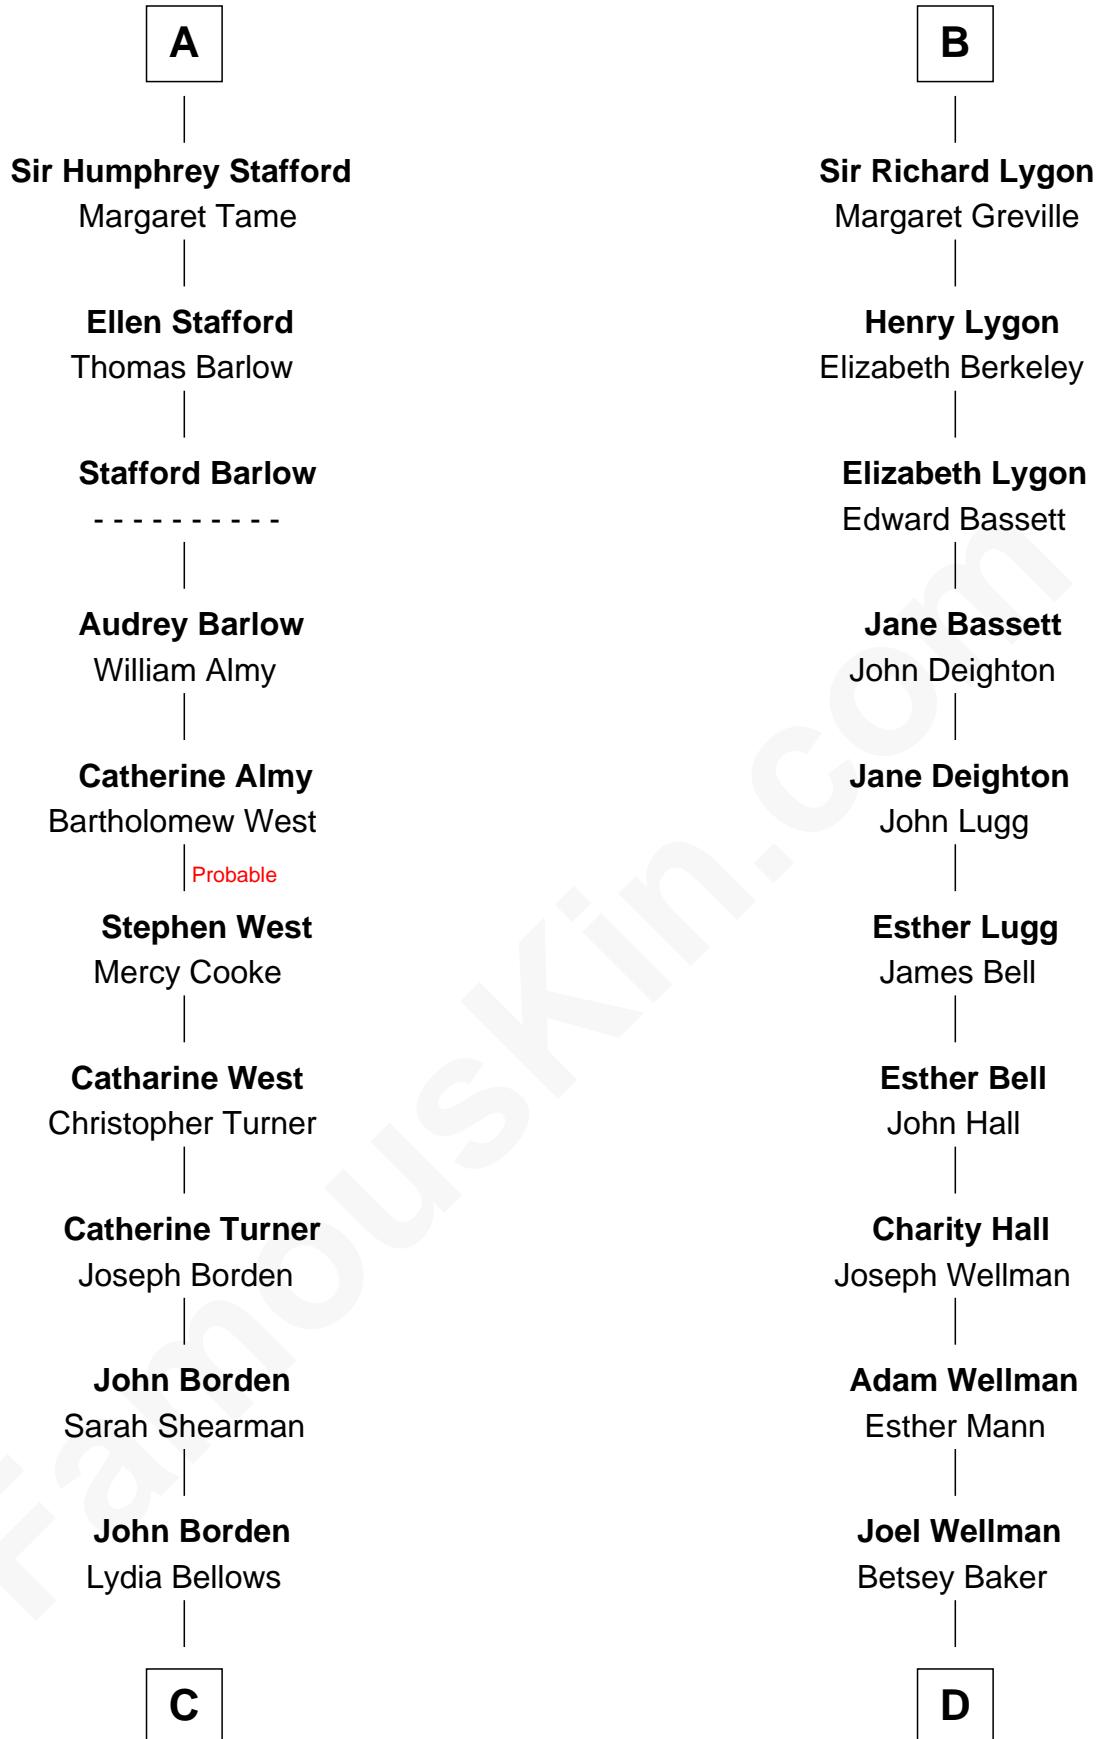

FamousKin.com Relationship Chart of

Adlai Stevenson III

U.S. Senator from Illinois

19th cousin 2 times removed of

Jack London

Author of "The Call of the Wild"

Sir John de St. Philibert

Ada de Botetourte

Eleanor Aylesbury

Elizabeth Stafford

Sir Richard de Beauchamp

Anne de Beauchamp

Sir Richard Lygon

B

C

John Borden
Alice Jane Wood

William Borden
Mary DeGama Whiting

John Borden
Ellen Wallace Waller

Ellen Borden
Adlai Ewing Stevenson

Adlai Stevenson III
U.S. Senator from Illinois

D

Marshall Daniel Wellman
Eleanor Garrett Jones

Flora Wellman
William Henry Chaney