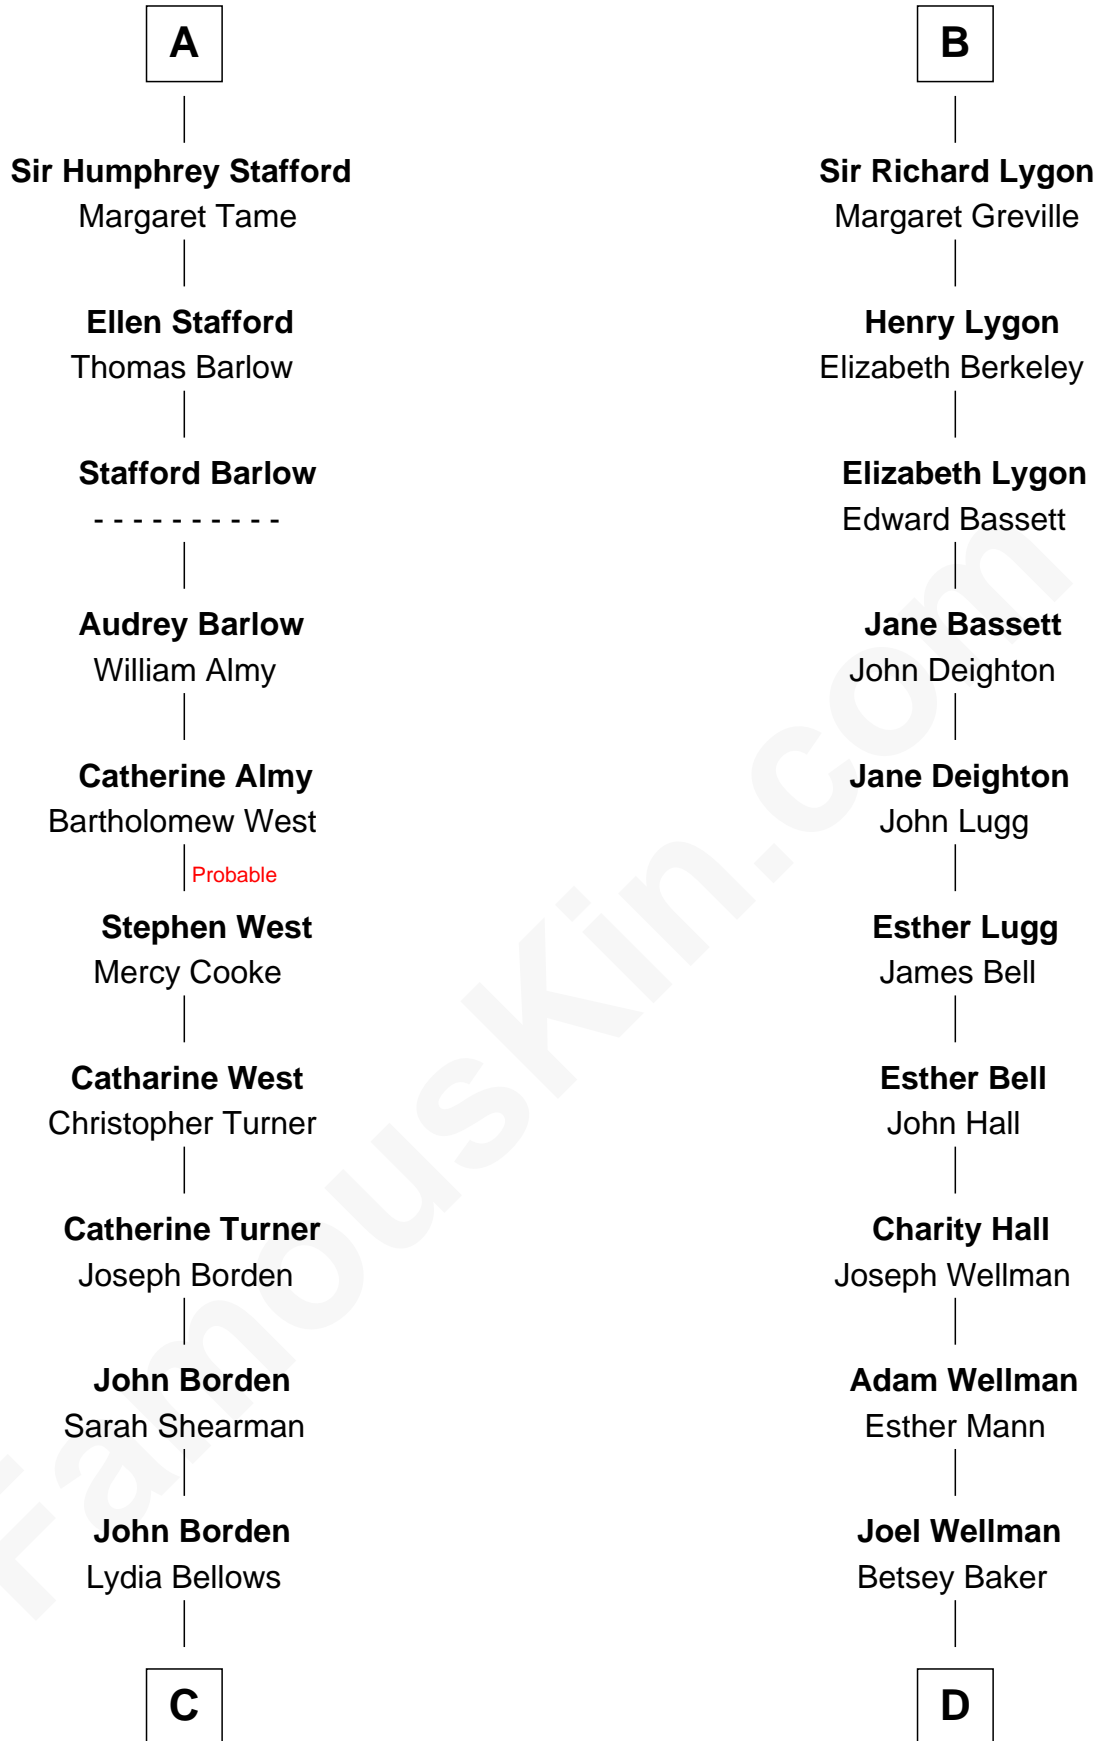

FamousKin.com Relationship Chart of

Adlai Stevenson III

U.S. Senator from Illinois

19th cousin 2 times removed of

Jack London

Author of "The Call of the Wild"

C

John Borden
Alice Jane Wood

William Borden
Mary DeGama Whiting

John Borden
Ellen Wallace Waller

Ellen Borden
Adlai Ewing Stevenson

Adlai Stevenson III
U.S. Senator from Illinois

D

Marshall Daniel Wellman
Eleanor Garrett Jones

Flora Wellman
William Henry Chaney