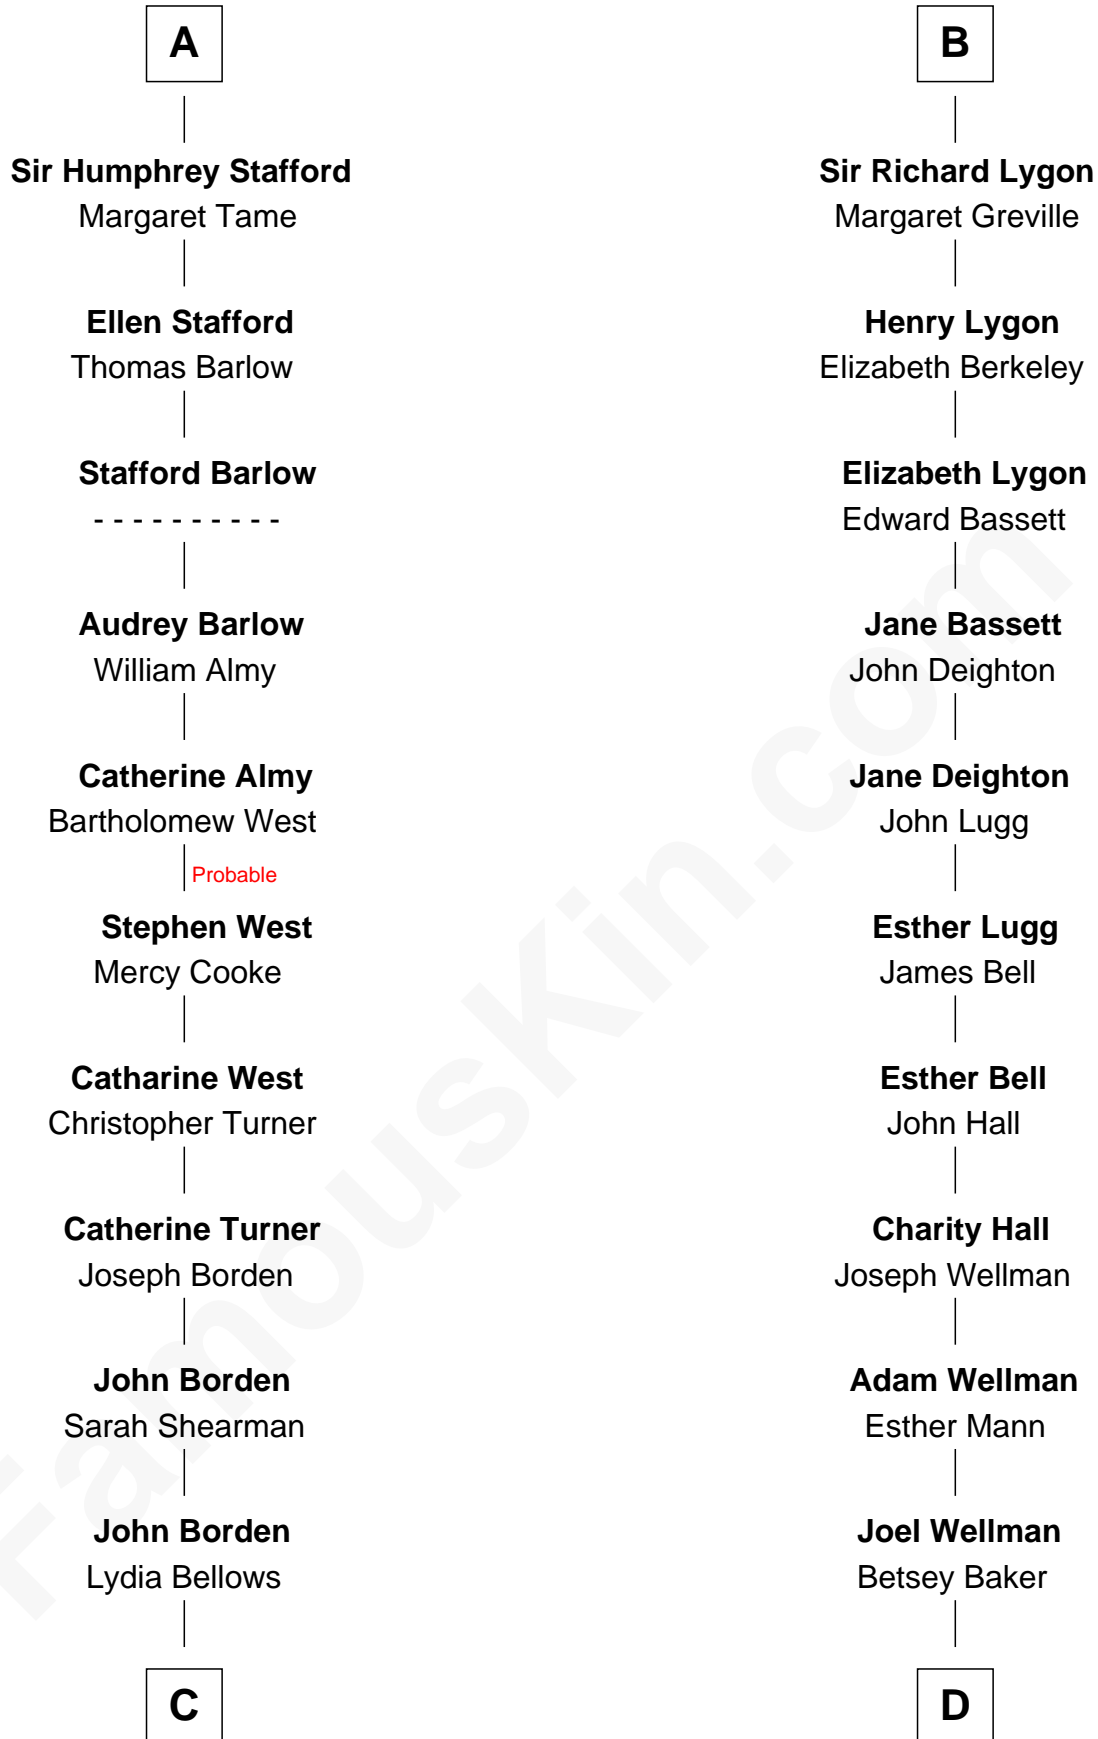

FamousKin.com Relationship Chart of

Adlai Stevenson III

U.S. Senator from Illinois

19th cousin 2 times removed of

Jack London

Author of "The Call of the Wild"

C

John Borden
Alice Jane Wood

William Borden
Mary DeGama Whiting

John Borden
Ellen Wallace Waller

Ellen Borden
Adlai Ewing Stevenson

Adlai Stevenson III
U.S. Senator from Illinois

D

Marshall Daniel Wellman
Eleanor Garrett Jones

Flora Wellman
William Henry Chaney