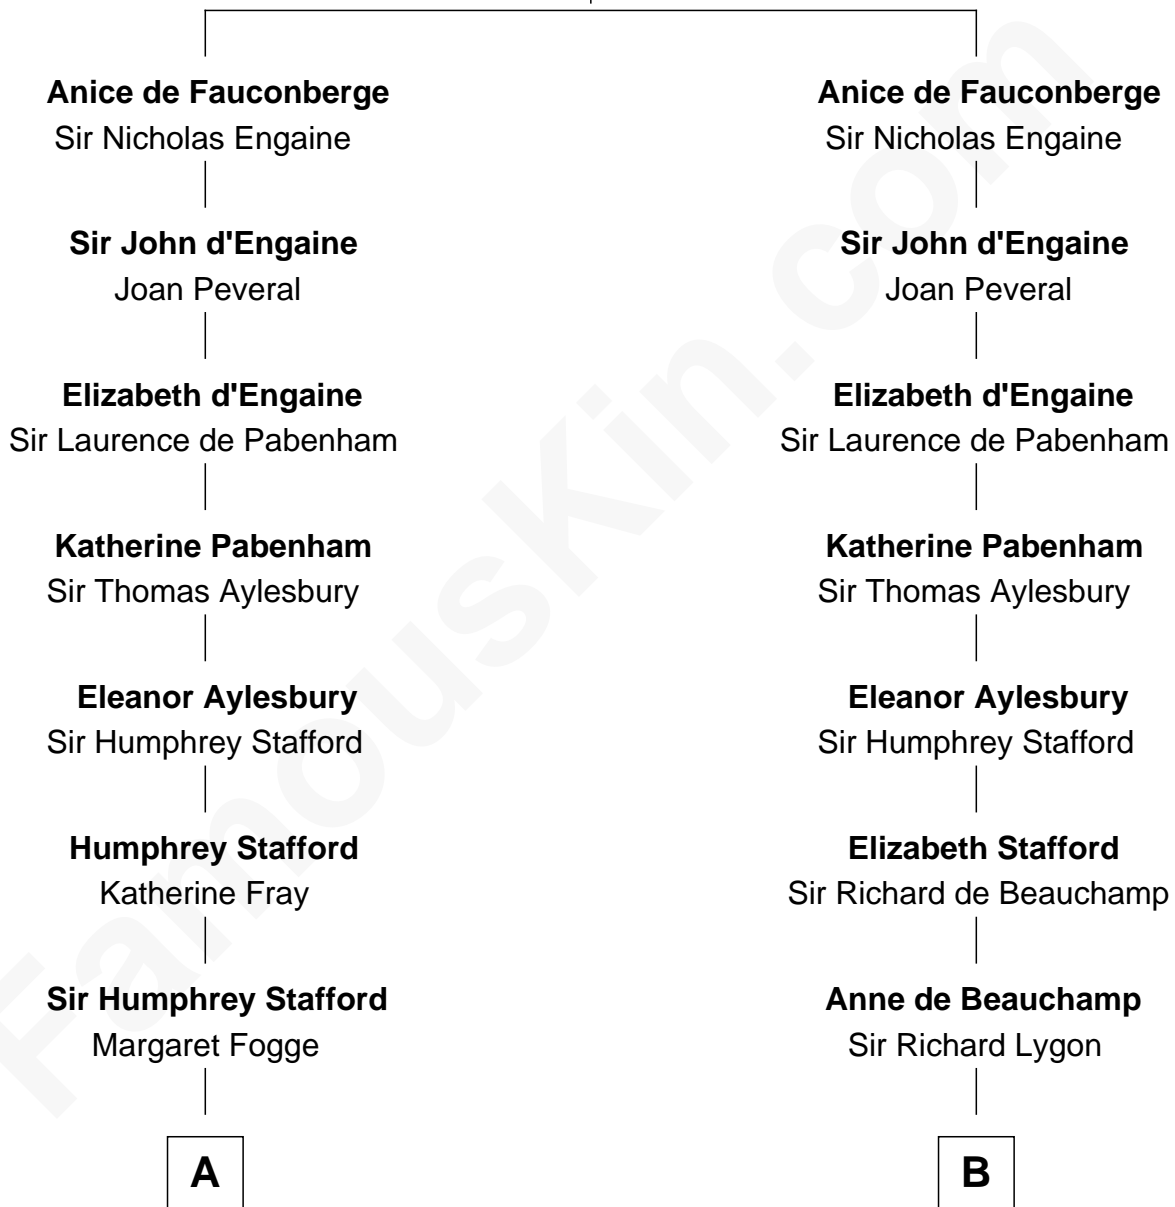

## Relationship Chart of

**Adlai Stevenson III**

*U.S. Senator from Illinois*

19th cousin 2 times removed of

**Jack London**

*Author of "The Call of the Wild"*

**Walter de Fauconberge**

Agnes de Brus

**C**

**John Borden**  
Alice Jane Wood

**William Borden**  
Mary DeGama Whiting

**John Borden**  
Ellen Wallace Waller

**Ellen Borden**  
Adlai Ewing Stevenson

**Adlai Stevenson III**  
*U.S. Senator from Illinois*