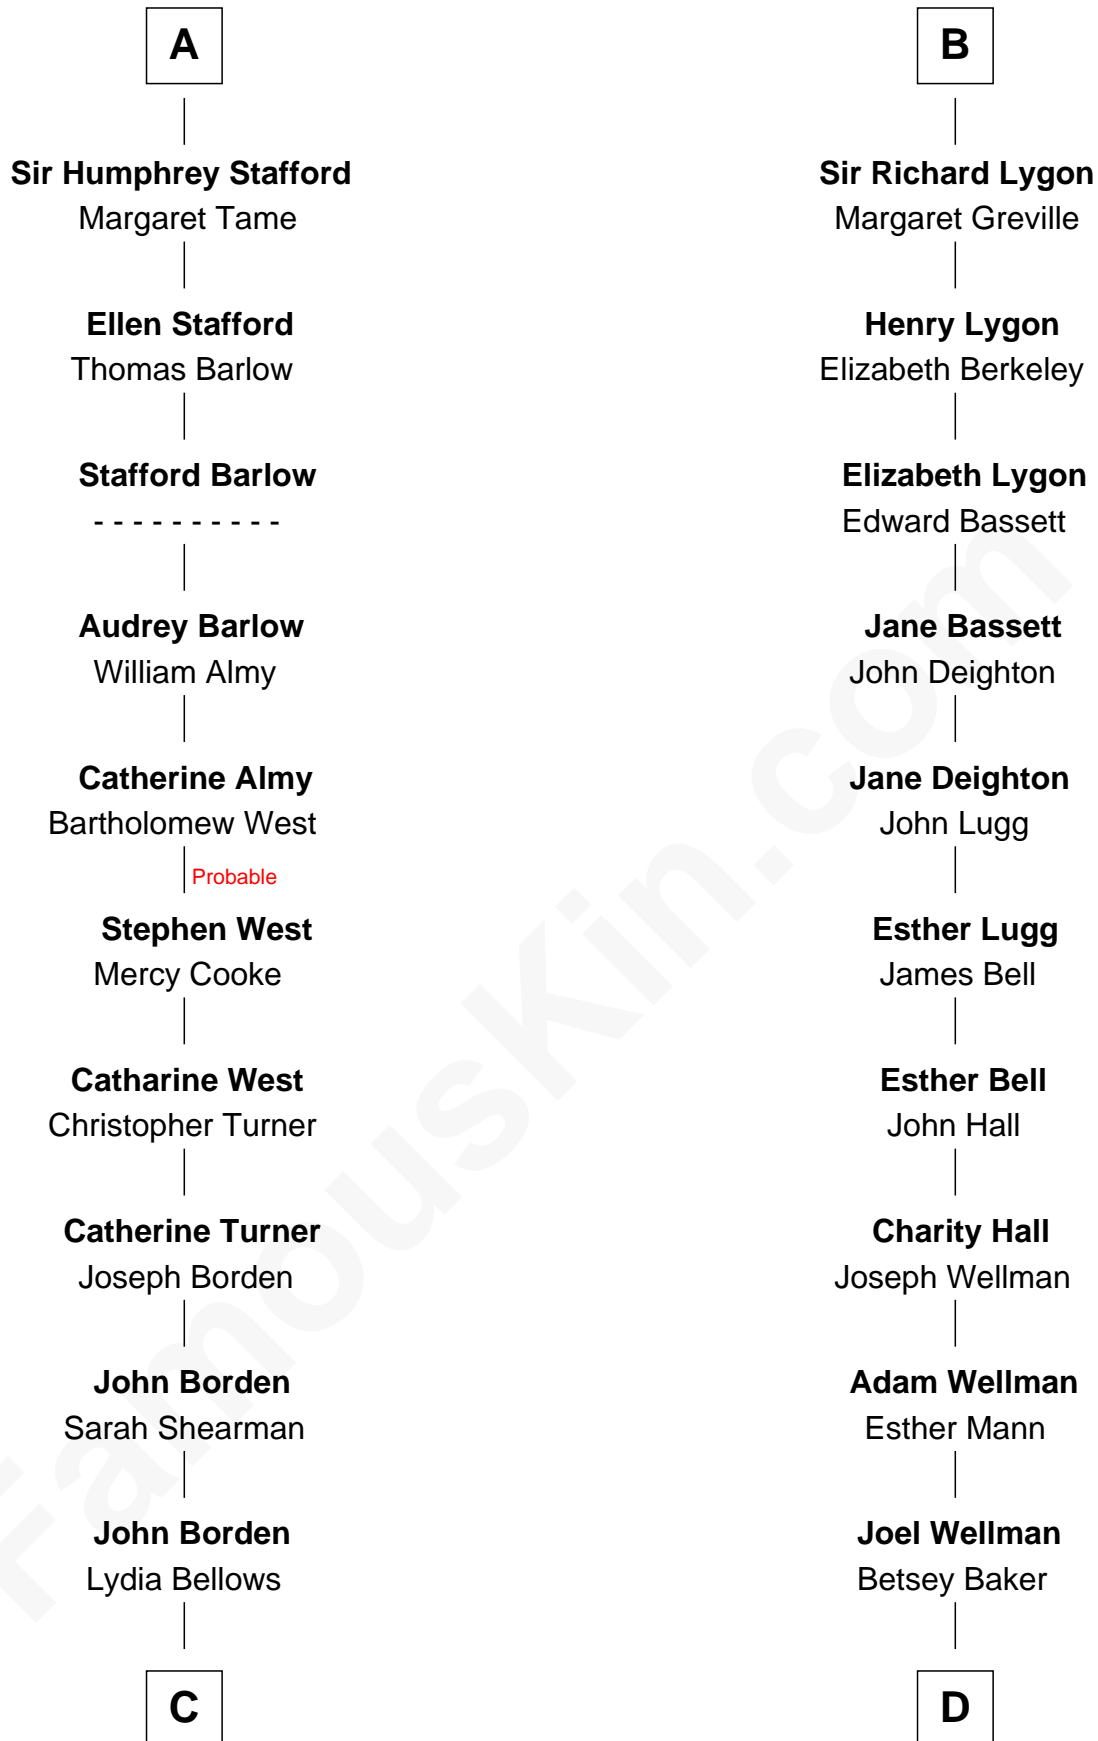

## Relationship Chart of

**Adlai Stevenson III**

*U.S. Senator from Illinois*

19th cousin 2 times removed of

**Jack London**

*Author of "The Call of the Wild"*

**Walter de Fauconberge**

Agnes de Brus

**C**

**John Borden**  
Alice Jane Wood

**William Borden**  
Mary DeGama Whiting

**John Borden**  
Ellen Wallace Waller

**Ellen Borden**  
Adlai Ewing Stevenson

**Adlai Stevenson III**  
*U.S. Senator from Illinois*

**D**

**Marshall Daniel Wellman**  
Eleanor Garrett Jones

**Flora Wellman**  
William Henry Chaney

**Jack London**  
*Author of "The Call of the Wild"*

FamousKin.com