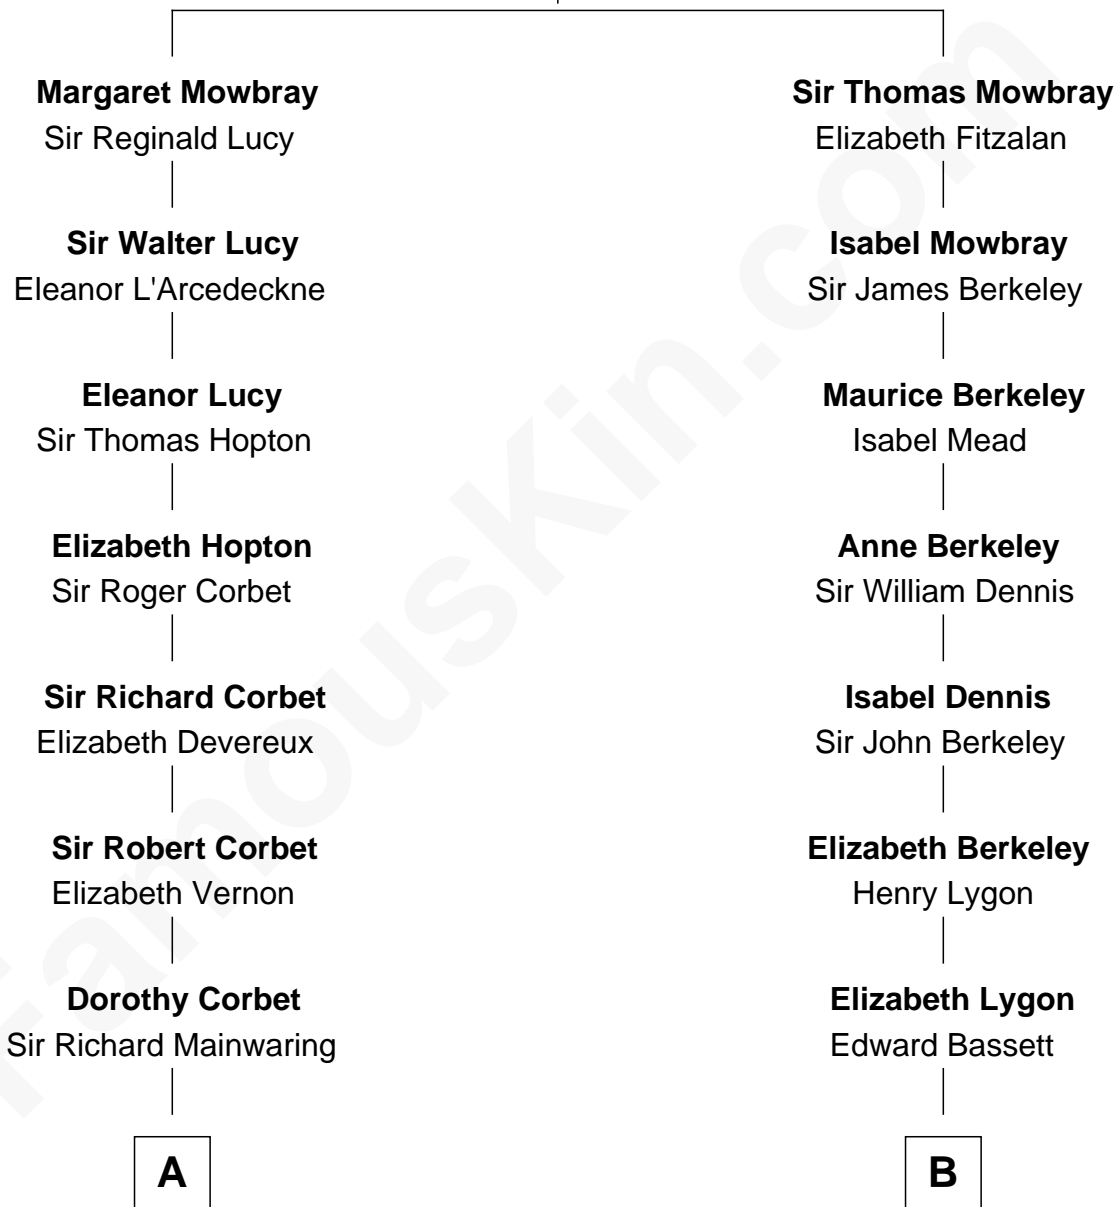

# FamousKin.com Relationship Chart of

**Adlai Stevenson III**

*U.S. Senator from Illinois*

16th cousin 5 times removed of

**Jack London**

*Author of "The Call of the Wild"*

**John de Mowbray**  
Elizabeth de Segrave

**C**

John Talman Whiting

Mary Sophia Hill

Mary DeGama Whiting

William Borden

John Borden

Ellen Wallace Waller

Ellen Borden