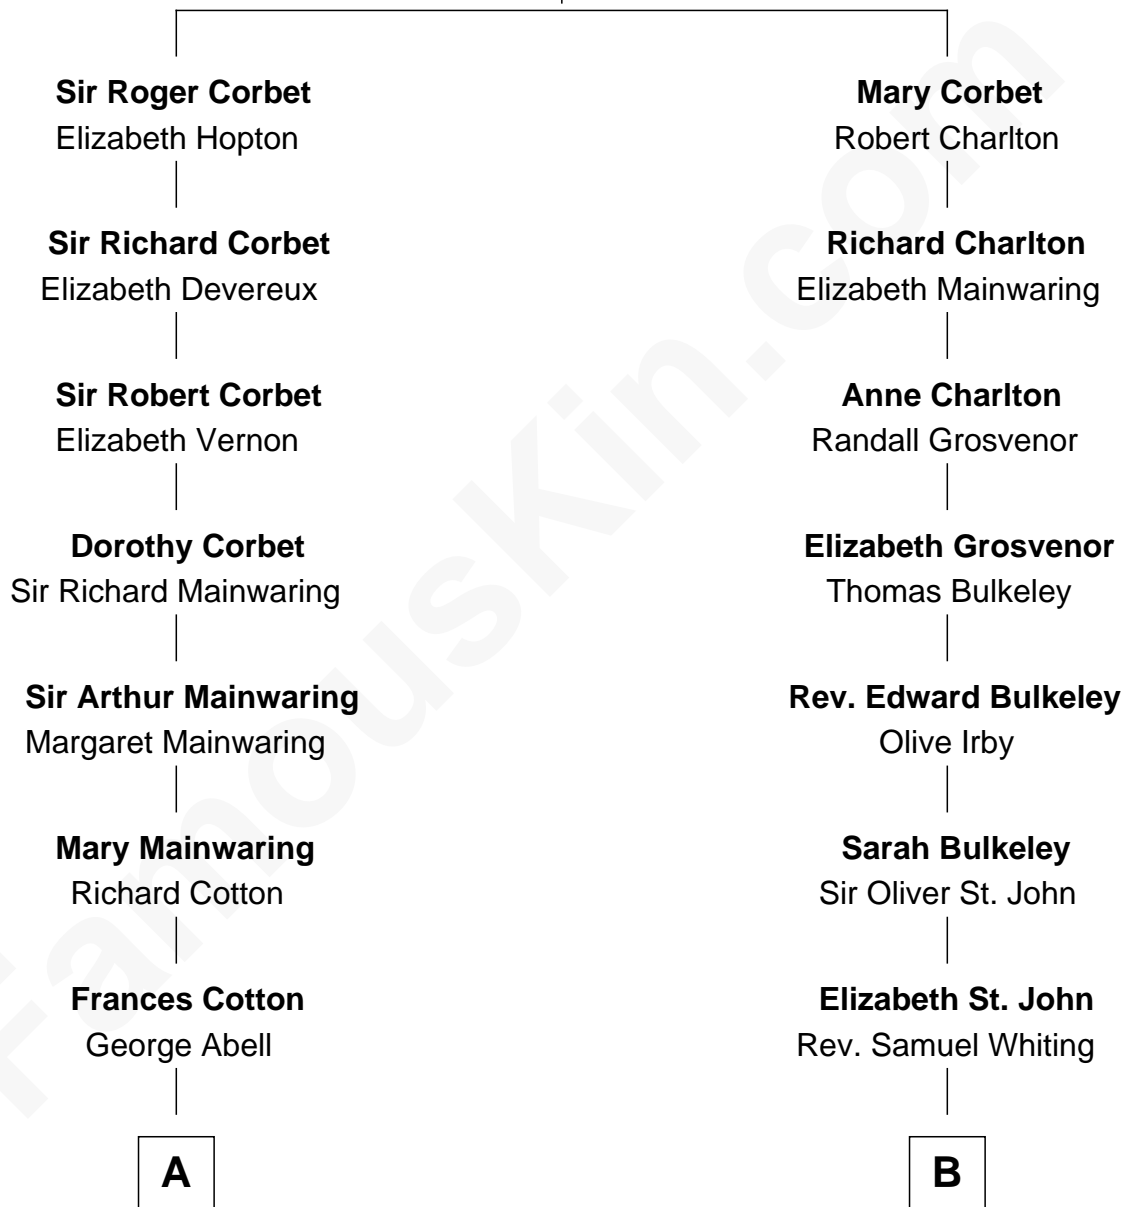

FamousKin.com Relationship Chart of

Adlai Stevenson III

U.S. Senator from Illinois

16th cousin 2 times removed of

John Kerry

68th U.S. Secretary of State

Sir Robert Corbet

Margaret - - - - -

C

—
Ellen Borden

Adlai Ewing Stevenson

—
Adlai Stevenson III

U.S. Senator from Illinois

FamousKin.com