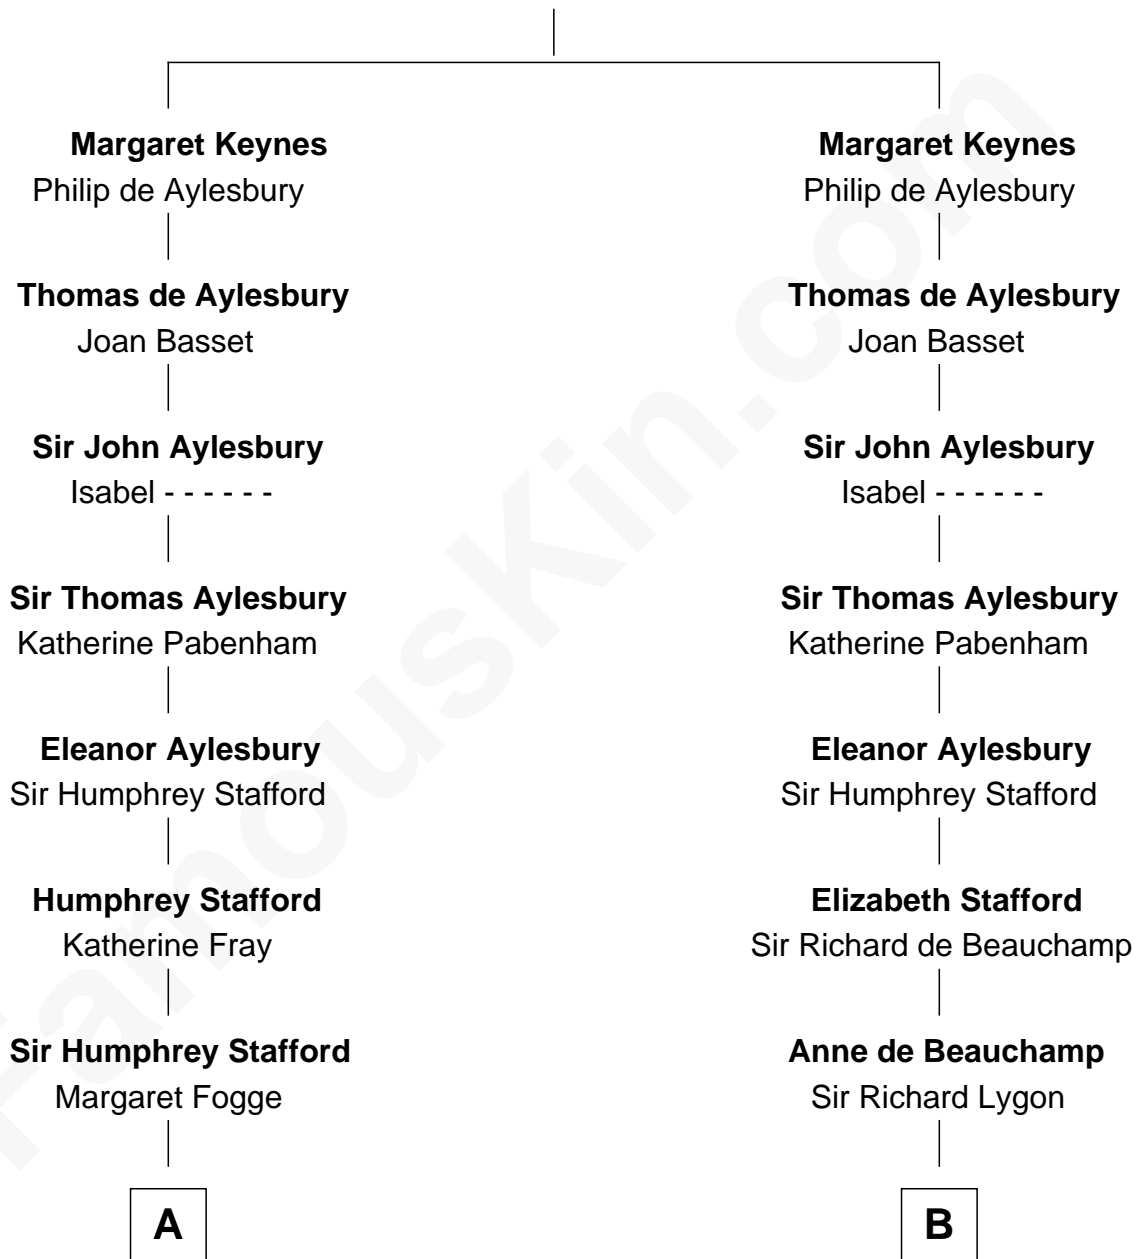

FamousKin.com Relationship Chart of

Adlai Stevenson III

U.S. Senator from Illinois

20th cousin 1 time removed of

John Kerry

68th U.S. Secretary of State

Robert de Keynes

C

John Borden
Alice Jane Wood

William Borden
Mary DeGama Whiting

John Borden
Ellen Wallace Waller

Ellen Borden
Adlai Ewing Stevenson

Adlai Stevenson III
U.S. Senator from Illinois

D

Robert Charles Winthrop
Elizabeth Mason

Margaret Tyndal Winthrop
James Grant Forbes

Rosemary Isabel Forbes
Richard John Kerry

John Kerry
68th U.S. Secretary of State

FamousKin.com