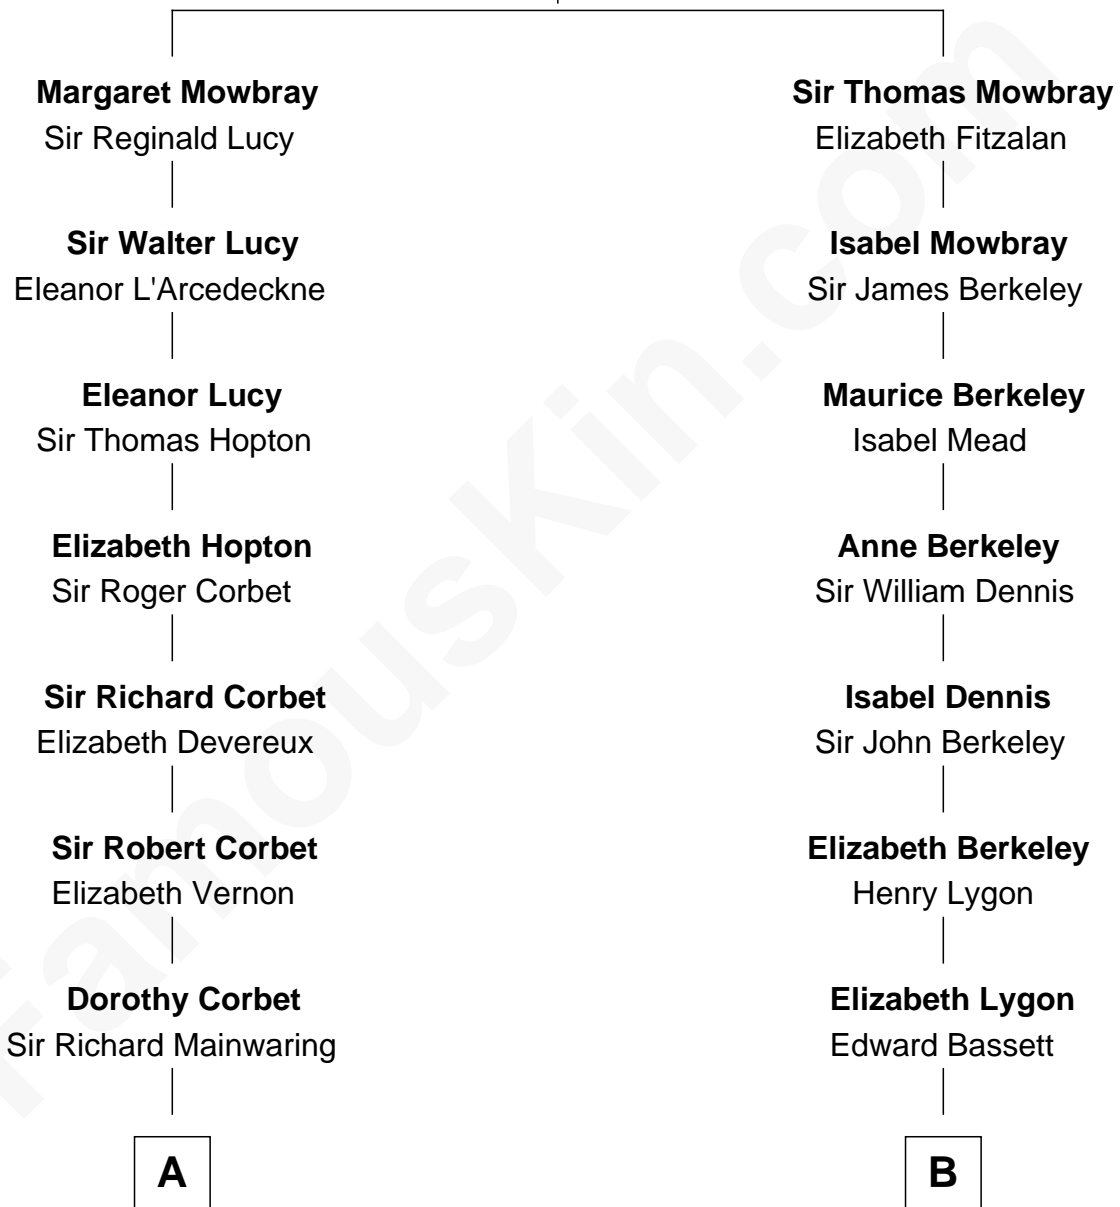

FamousKin.com Relationship Chart of

Adlai Stevenson III

U.S. Senator from Illinois

17th cousin 4 times removed of

John Kerry

68th U.S. Secretary of State

John de Mowbray
Elizabeth de Segrave

C

John Talman Whiting

Mary Sophia Hill

Mary DeGama Whiting

William Borden

John Borden

Ellen Wallace Waller

Ellen Borden

Adlai Ewing Stevenson

Adlai Stevenson III

U.S. Senator from Illinois

FamousKin.com