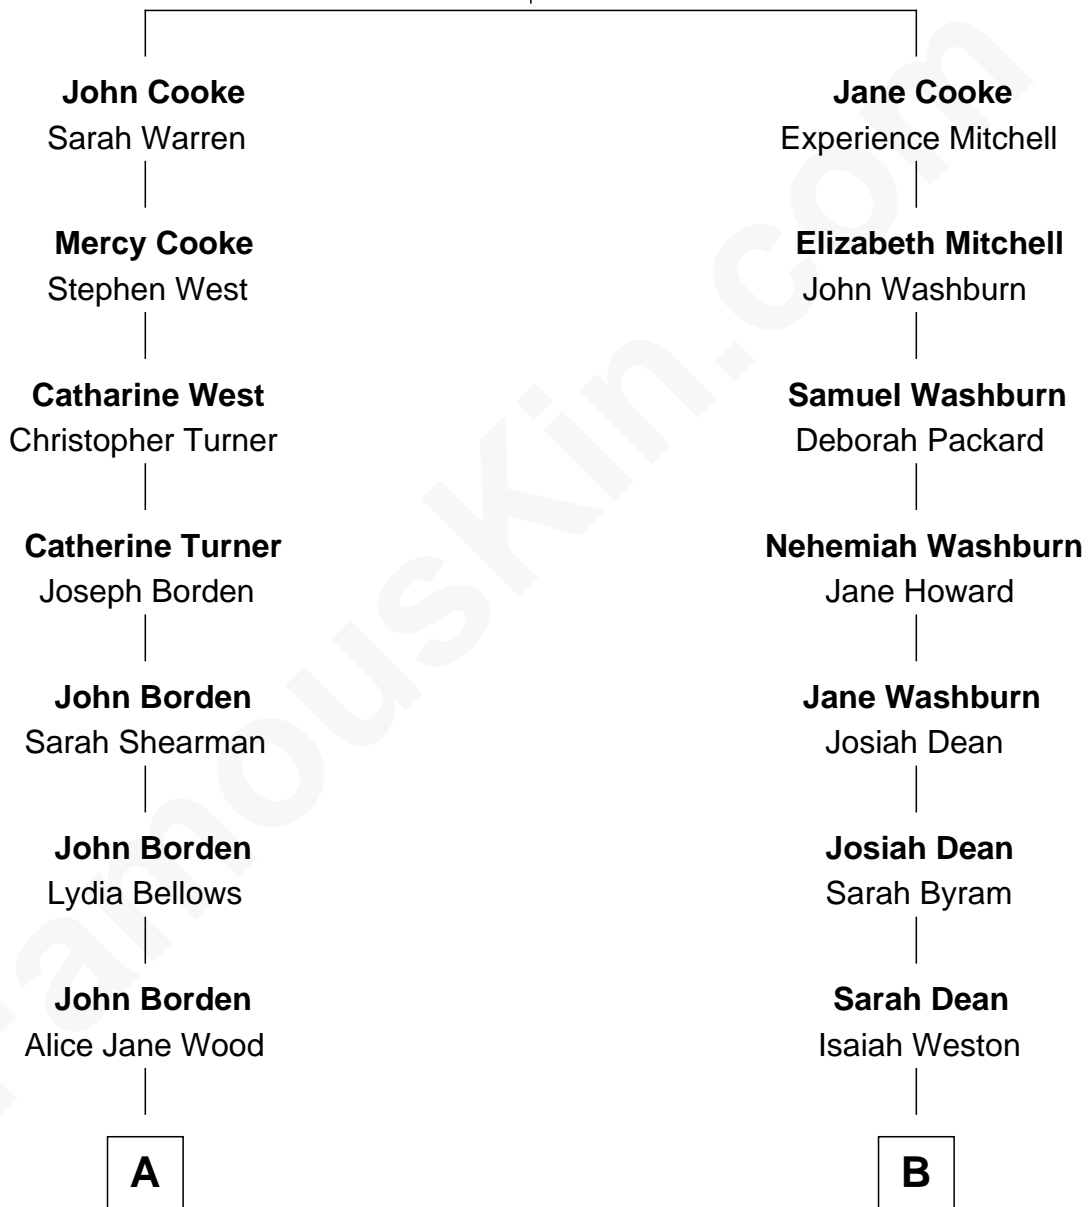

# FamousKin.com Relationship Chart of

**Adlai Stevenson III**

*U.S. Senator from Illinois*

10th cousin of

**Julia Child**

*American Chef, Author and TV Personality*

**Francis Cooke**  
Hester le Mahieu

**A**

**William Borden**  
Mary DeGama Whiting

**John Borden**  
Ellen Wallace Waller

**Ellen Borden**  
Adlai Ewing Stevenson

**Adlai Stevenson III**  
*U.S. Senator from Illinois*

**B**

**Isaiah Weston**  
Caroline W. Curtis

**Byron Weston**  
Julia Clark Mitchell

**Julia Carolyn Weston**  
John McWilliams

**Julia Child**  
*Chef, Author and TV Personality*