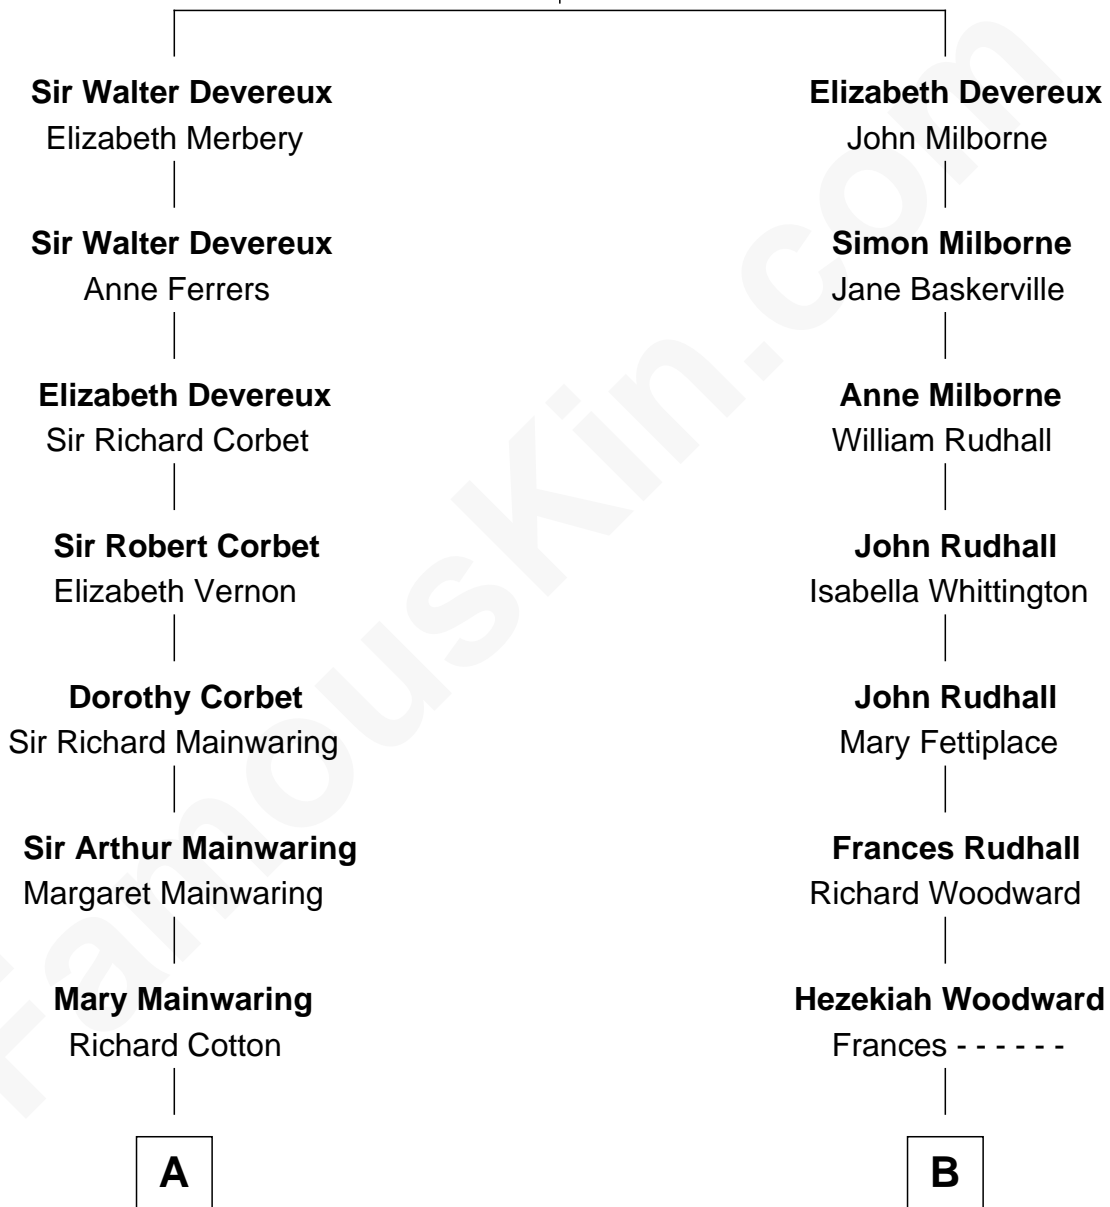

FamousKin.com Relationship Chart of

Adlai Stevenson III

U.S. Senator from Illinois

19th cousin of

Dennis Wilson

Co-Founder of The Beach Boys

Sir Walter Devereux

Elizabeth Bromwich

C

John Borden
Ellen Wallace Waller

Ellen Borden
Adlai Ewing Stevenson

Adlai Stevenson III
U.S. Senator from Illinois

D

William Coral Wilson
Edith Sophia Sthole

Murray Gage Wilson
Audree Neva Korthof

Dennis Wilson
Co-Founder of The Beach Boys