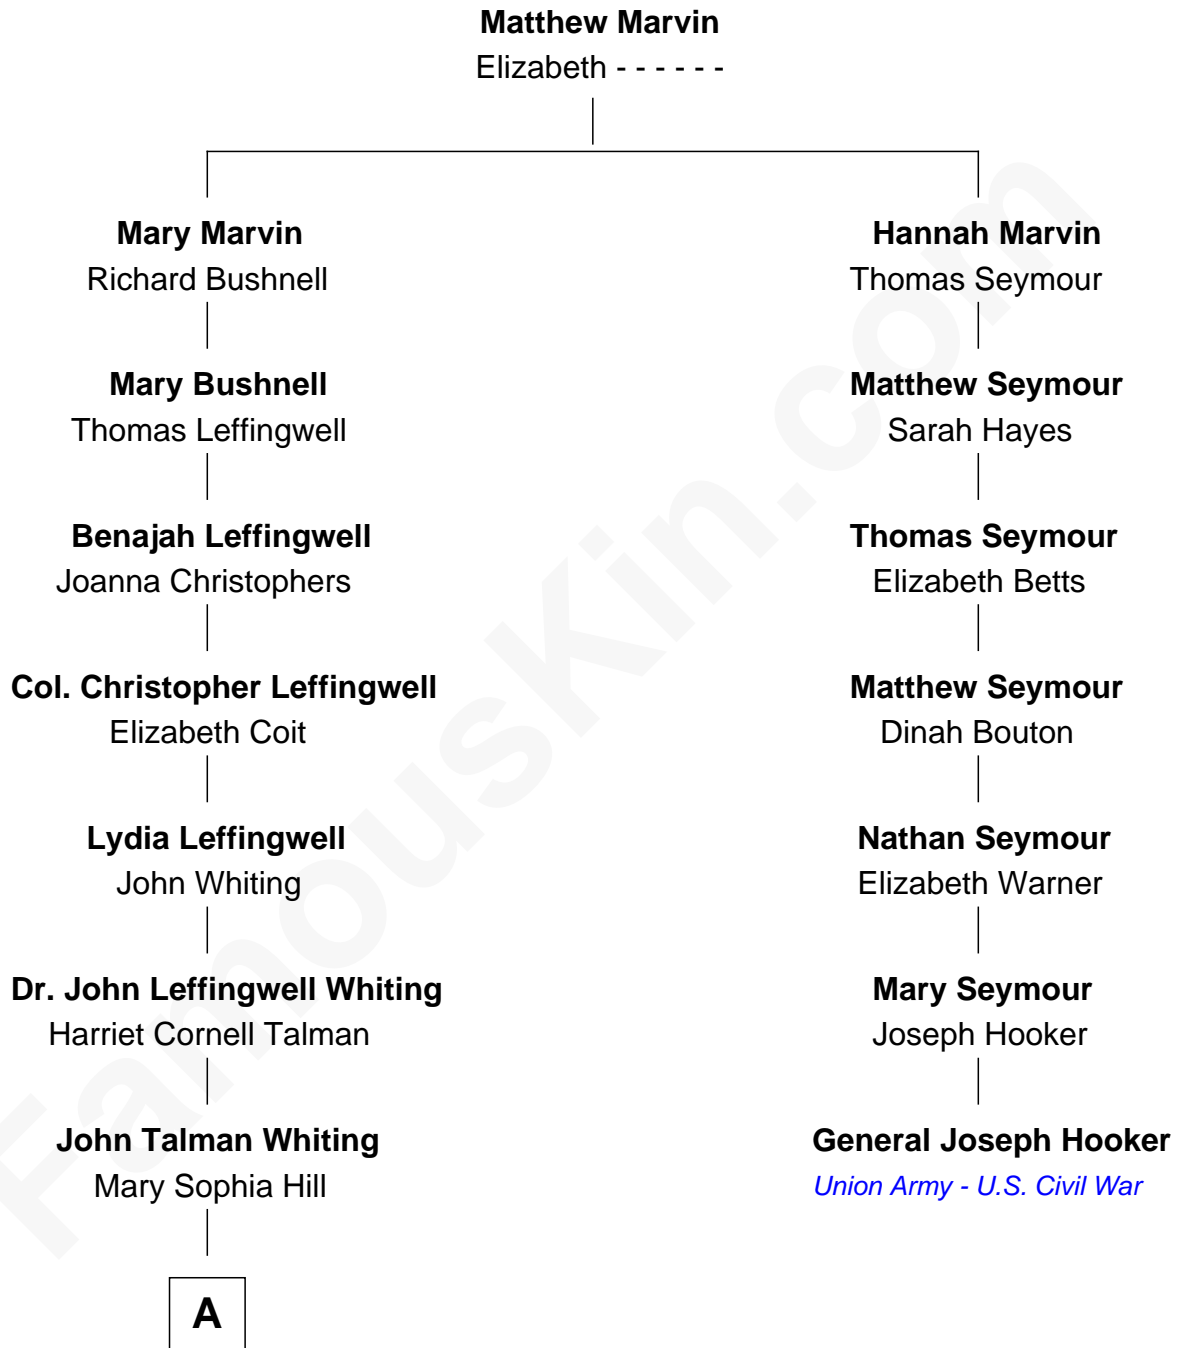

# FamousKin.com Relationship Chart of

**Adlai Stevenson III**

*U.S. Senator from Illinois*

6th cousin 4 times removed of

**General Joseph Hooker**

*Union Army - U.S. Civil War*

**A**

—  
**Mary DeGama Whiting**

William Borden

—  
**John Borden**

Ellen Wallace Waller

—  
**Ellen Borden**

Adlai Ewing Stevenson

—  
**Adlai Stevenson III**

*U.S. Senator from Illinois*

FamousKin.com