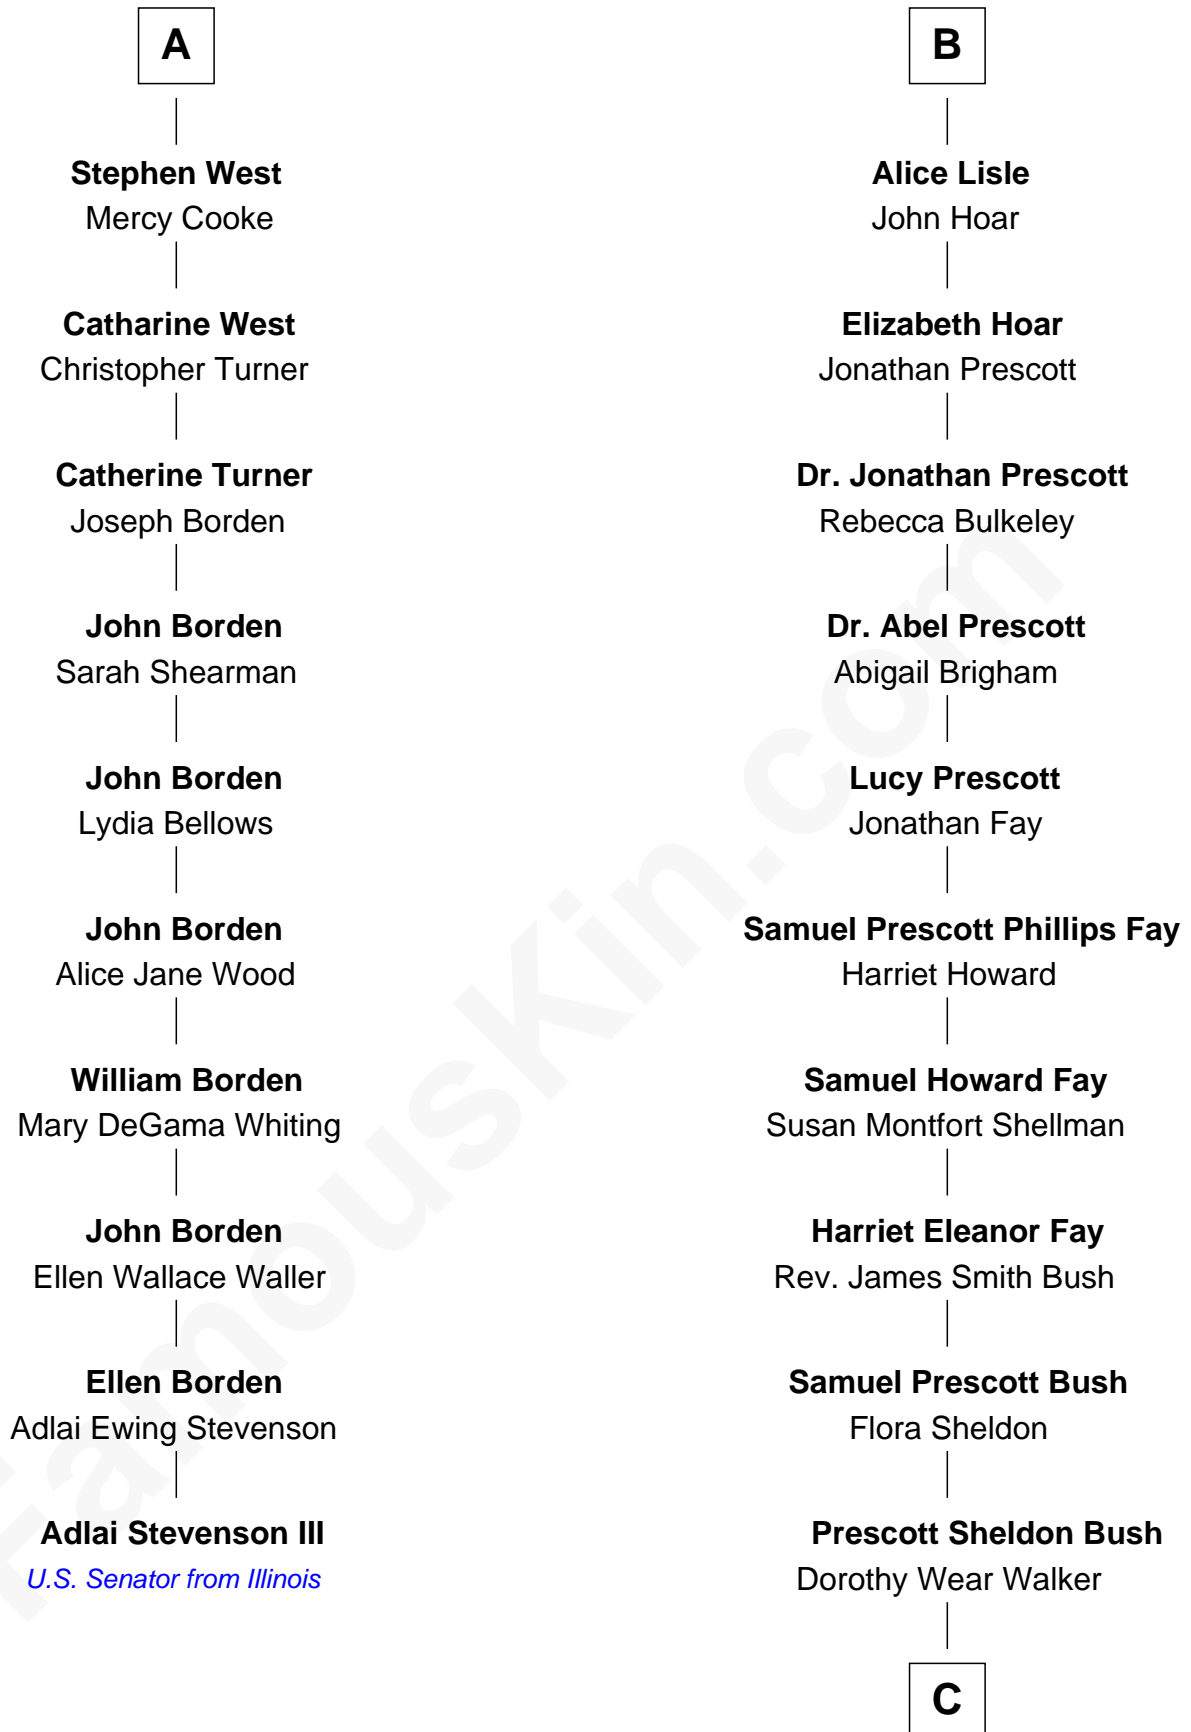

## Relationship Chart of

**Adlai Stevenson III**

*U.S. Senator from Illinois*

16th cousin 2 times removed of

**Jeb Bush**

*43rd Governor of Florida*

**Sir Humphrey Stafford**

Eleanor Aylesbury