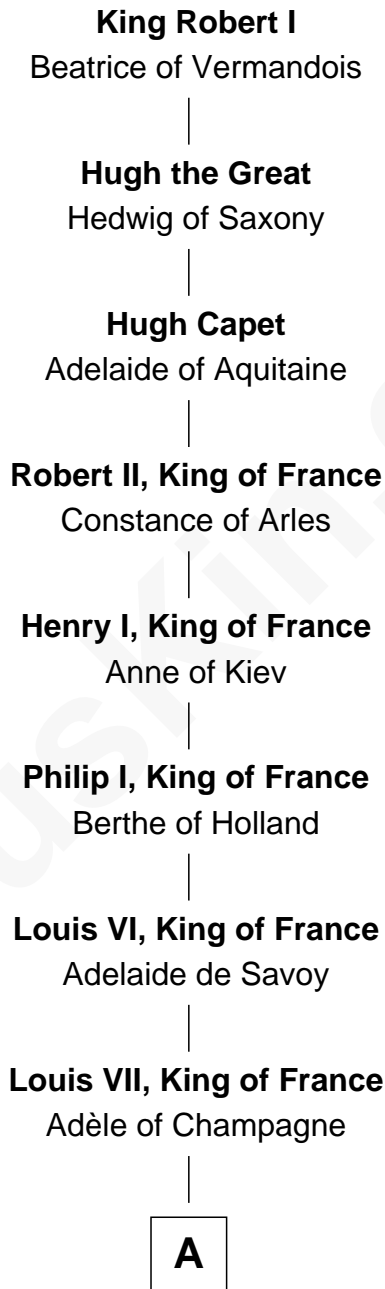

# FamousKin.com Relationship Chart of

**Adlai Stevenson III**

*U.S. Senator from Illinois*

**31st Great-grandson of**

**King Robert I**

*King of France*

**A**

**Philip II Auguste, King of France**

Isabella of Hainault

**Louis VIII, King of France**

Blanche of Castile

**Robert I, Count of Artois**

Matilda of Brabant

**Blanche of Artois**

Edmund Plantagenet

**Henry Plantagenet**