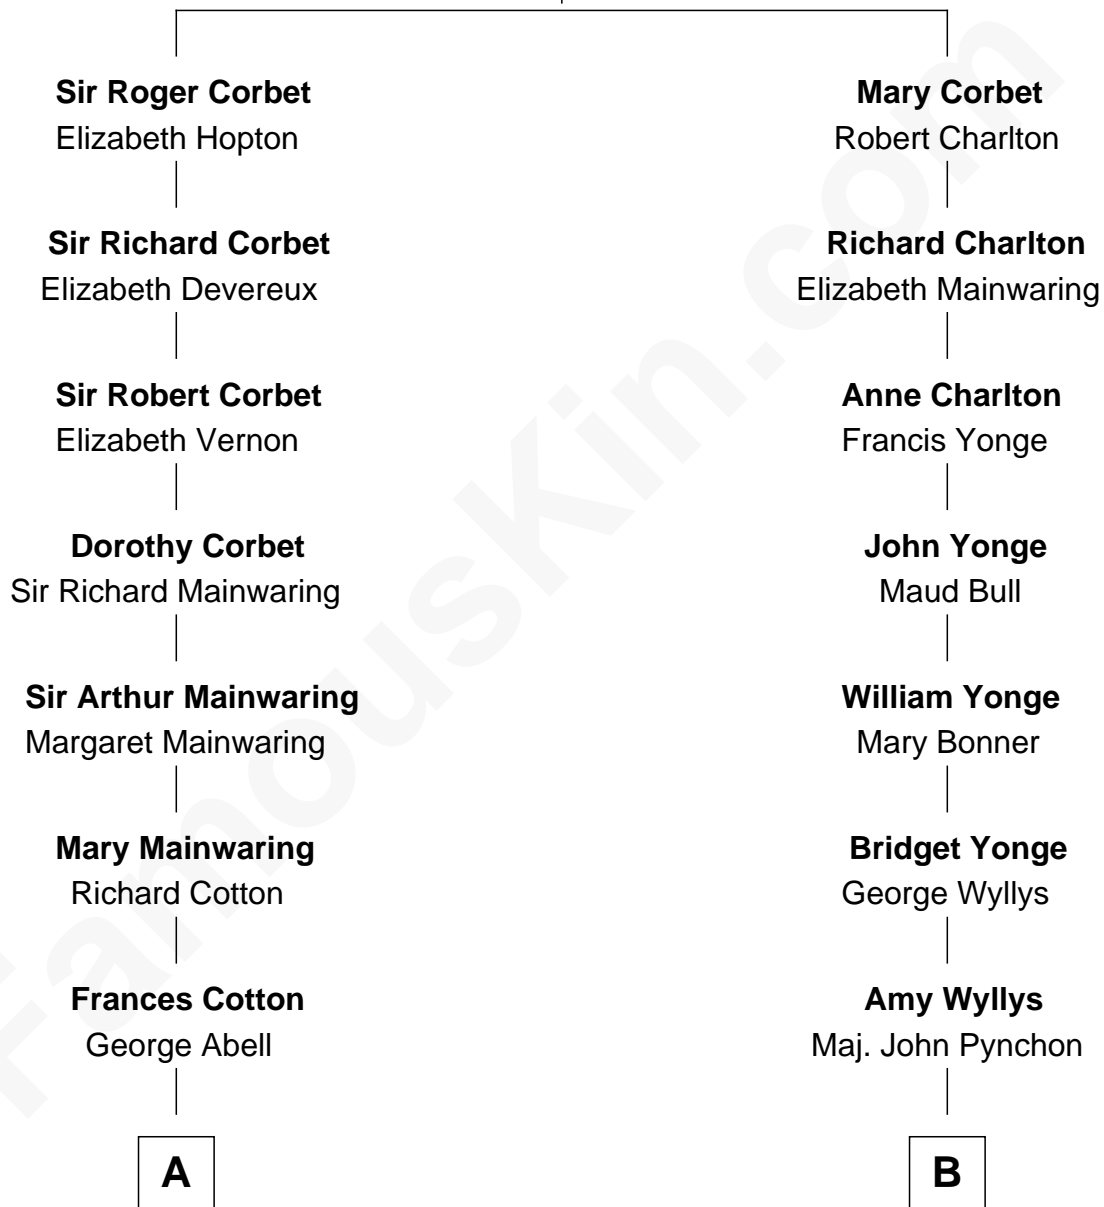

FamousKin.com
Relationship Chart of
Adlai Stevenson III
U.S. Senator from Illinois

15th cousin 3 times removed of

Thomas Pynchon
American Novelist

Sir Robert Corbet
 Margaret - - - - -

C

Ellen Borden

Adlai Ewing Stevenson

Adlai Stevenson III

U.S. Senator from Illinois

FamousKin.com