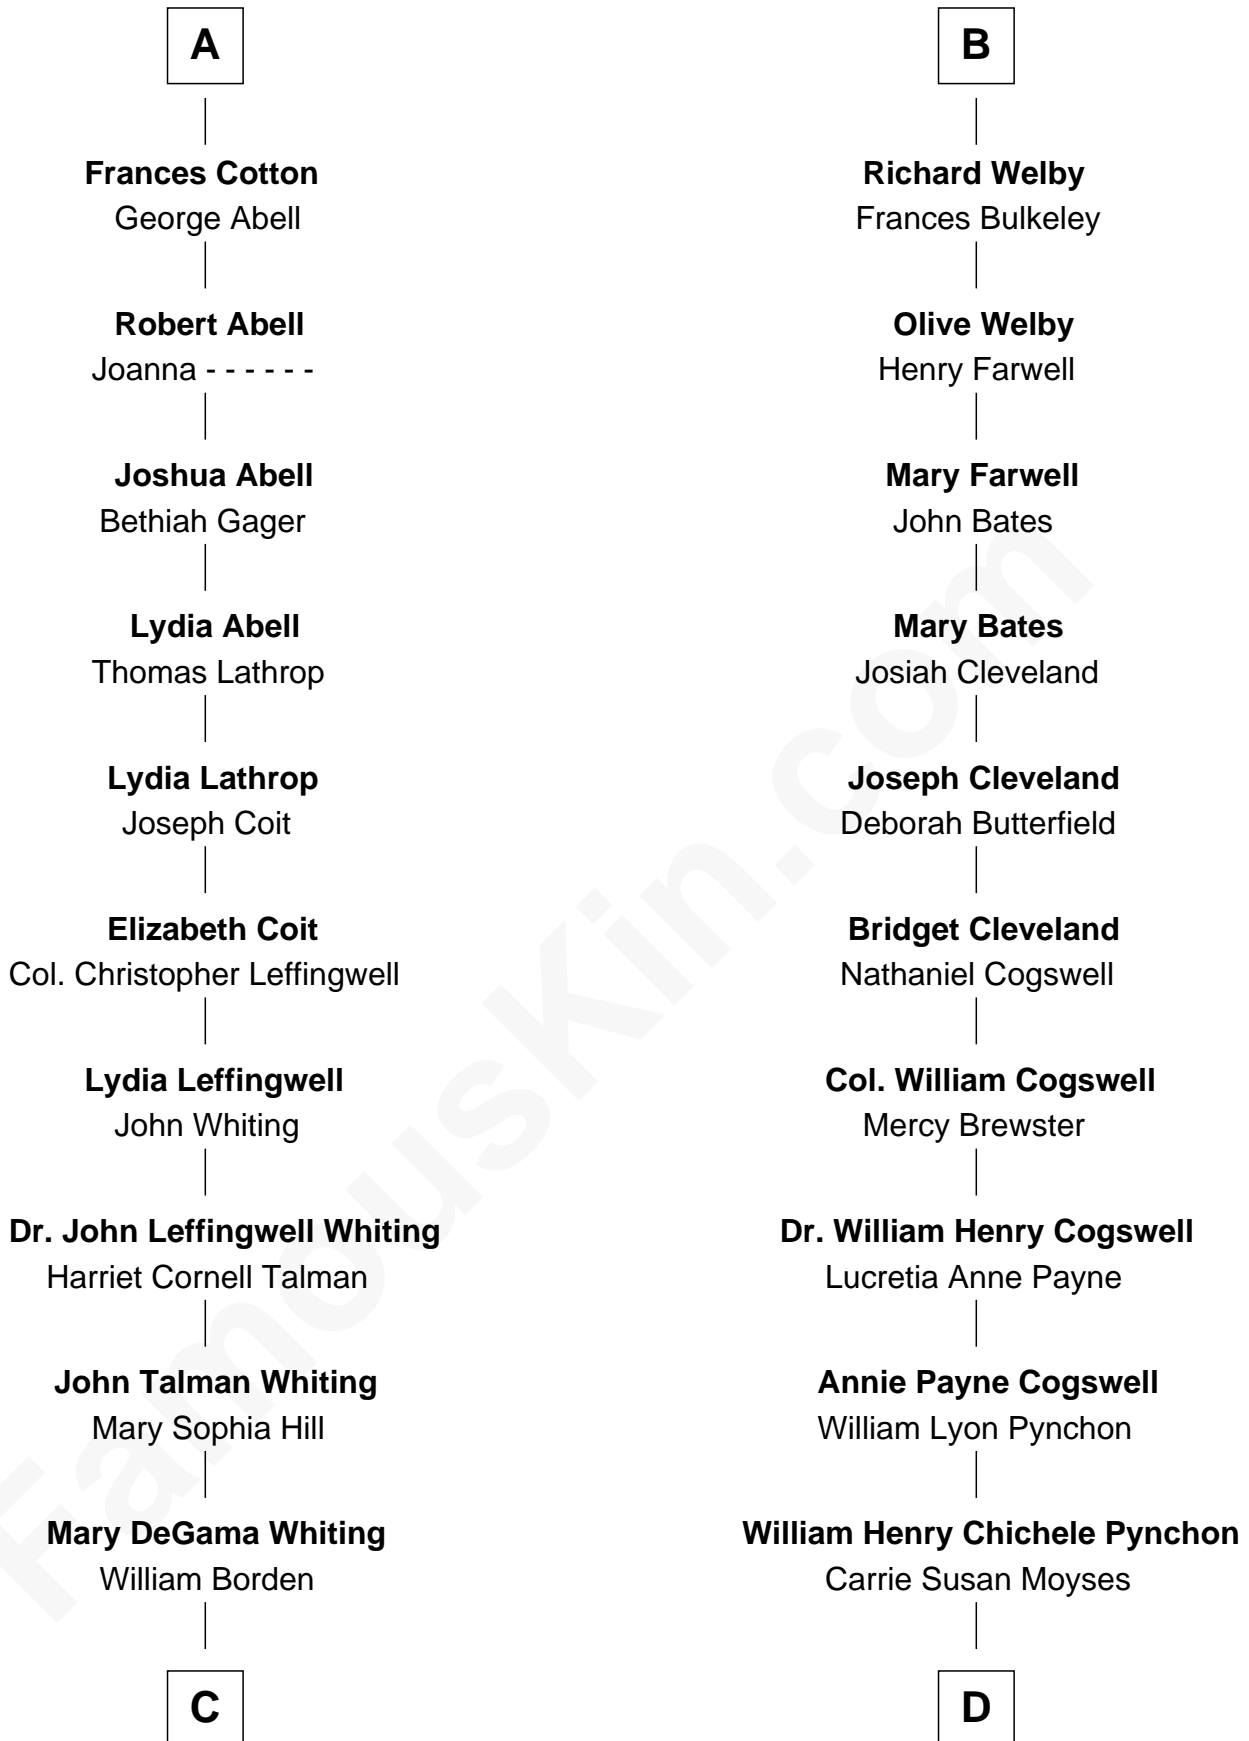

FamousKin.com

Relationship Chart of

Adlai Stevenson III

U.S. Senator from Illinois

18th cousin 1 time removed of

Thomas Pynchon

American Novelist

Sir Philip le Despencer

Thomas Mainwaring

Cecily Mainwaring

John Cotton

Sir George Cotton

Mary Onley

Richard Cotton

Mary Mainwaring

A

Sir Robert Tyrwhit

Maud Talboys

Katharine Tyrwhit

Sir Richard Thimbleby

Elizabeth Thimbleby

Thomas Welby

B

FamousKin.com