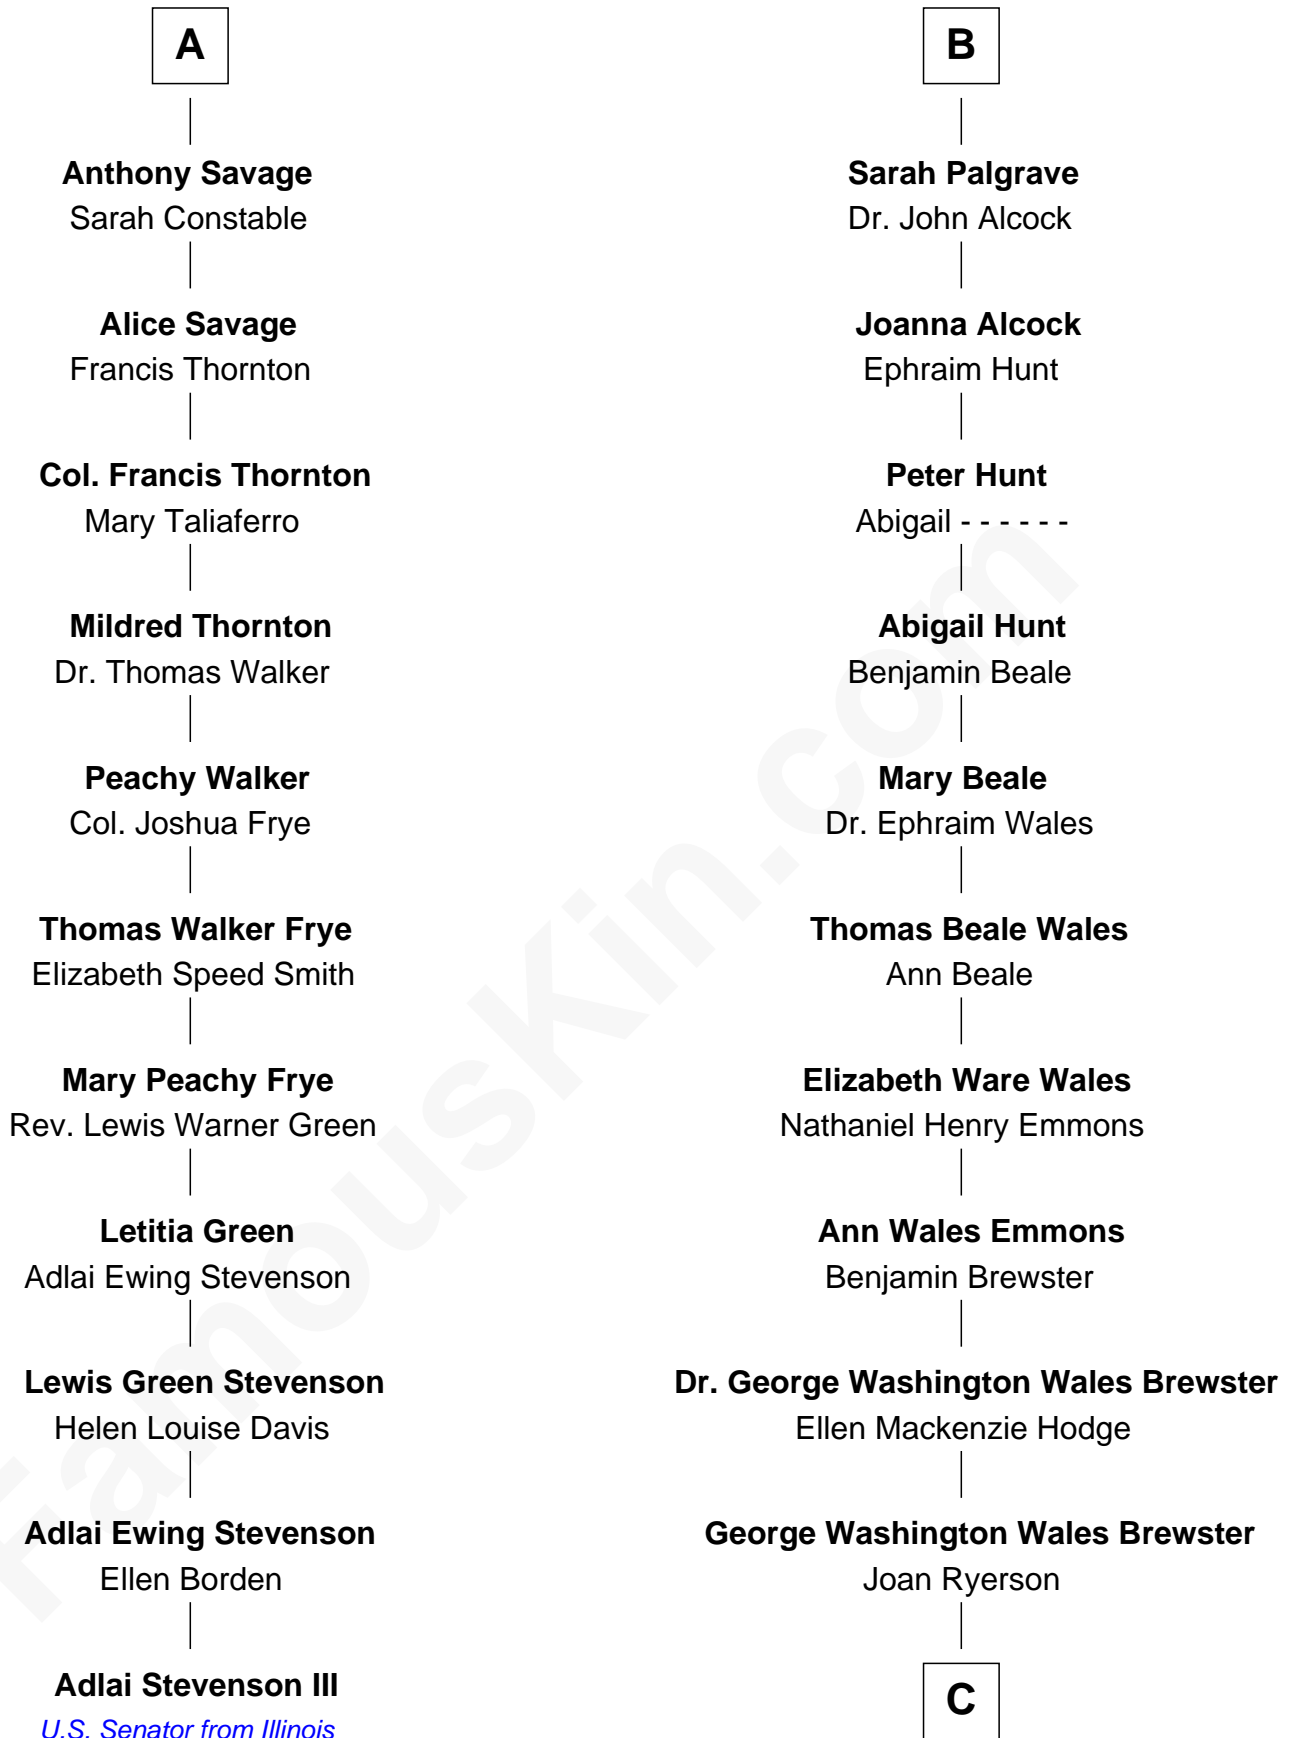

FamousKin.com Relationship Chart of

Adlai Stevenson III

U.S. Senator from Illinois

17th cousin 1 time removed of

Paget Brewster

TV Actress

Sir Robert Goushill

Elizabeth Fitzalan

C

Galen Brewster
Hathaway Tew

Paget Brewster
TV Actress

FamousKin.com