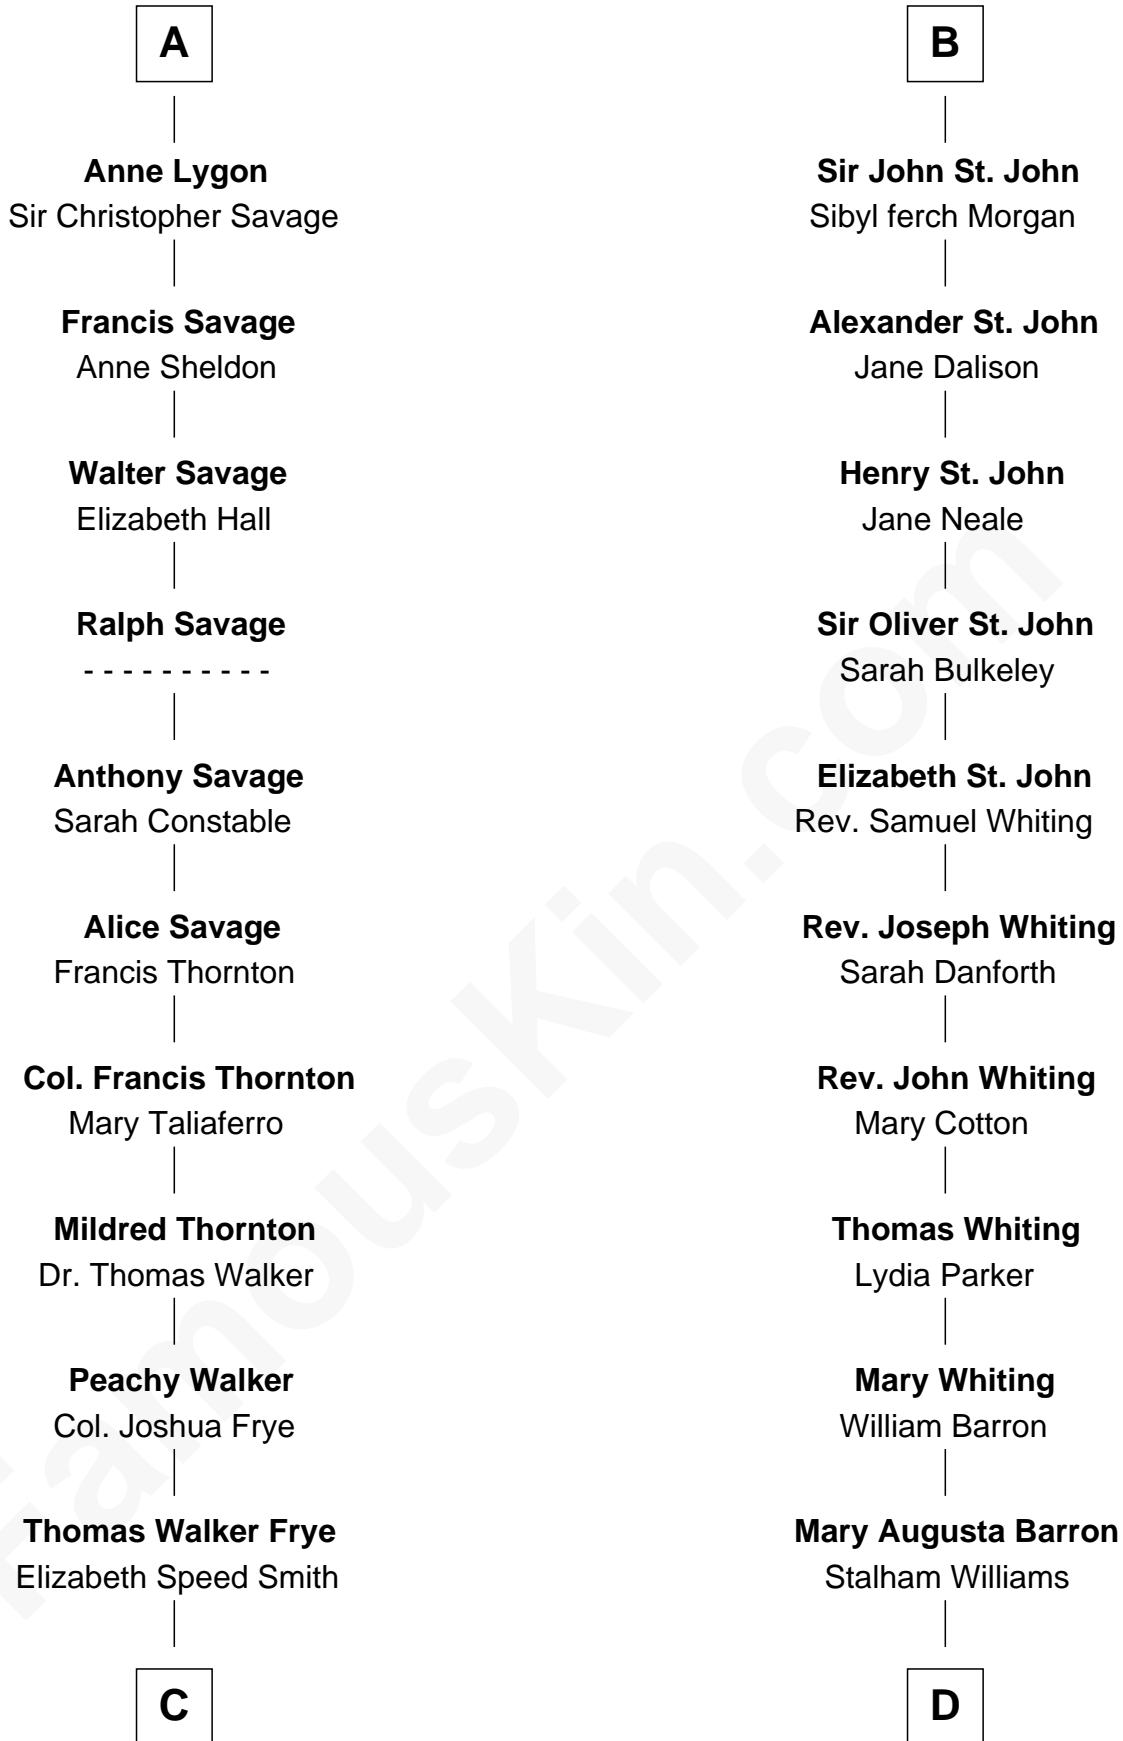

FamousKin.com
Relationship Chart of
Adlai Stevenson III
U.S. Senator from Illinois

19th cousin 2 times removed of

James Sherman
27th U.S. Vice-President

Sir Walter de Beauchamp
 Alice de Tony

C

Mary Peachy Frye
Rev. Lewis Warner Green

Letitia Green
Adlai Ewing Stevenson

Lewis Green Stevenson
Helen Louise Davis

Adlai Ewing Stevenson
Ellen Borden

Adlai Stevenson III
U.S. Senator from Illinois

D

Frances Lucretia Williams
Richard Winslow Sherman