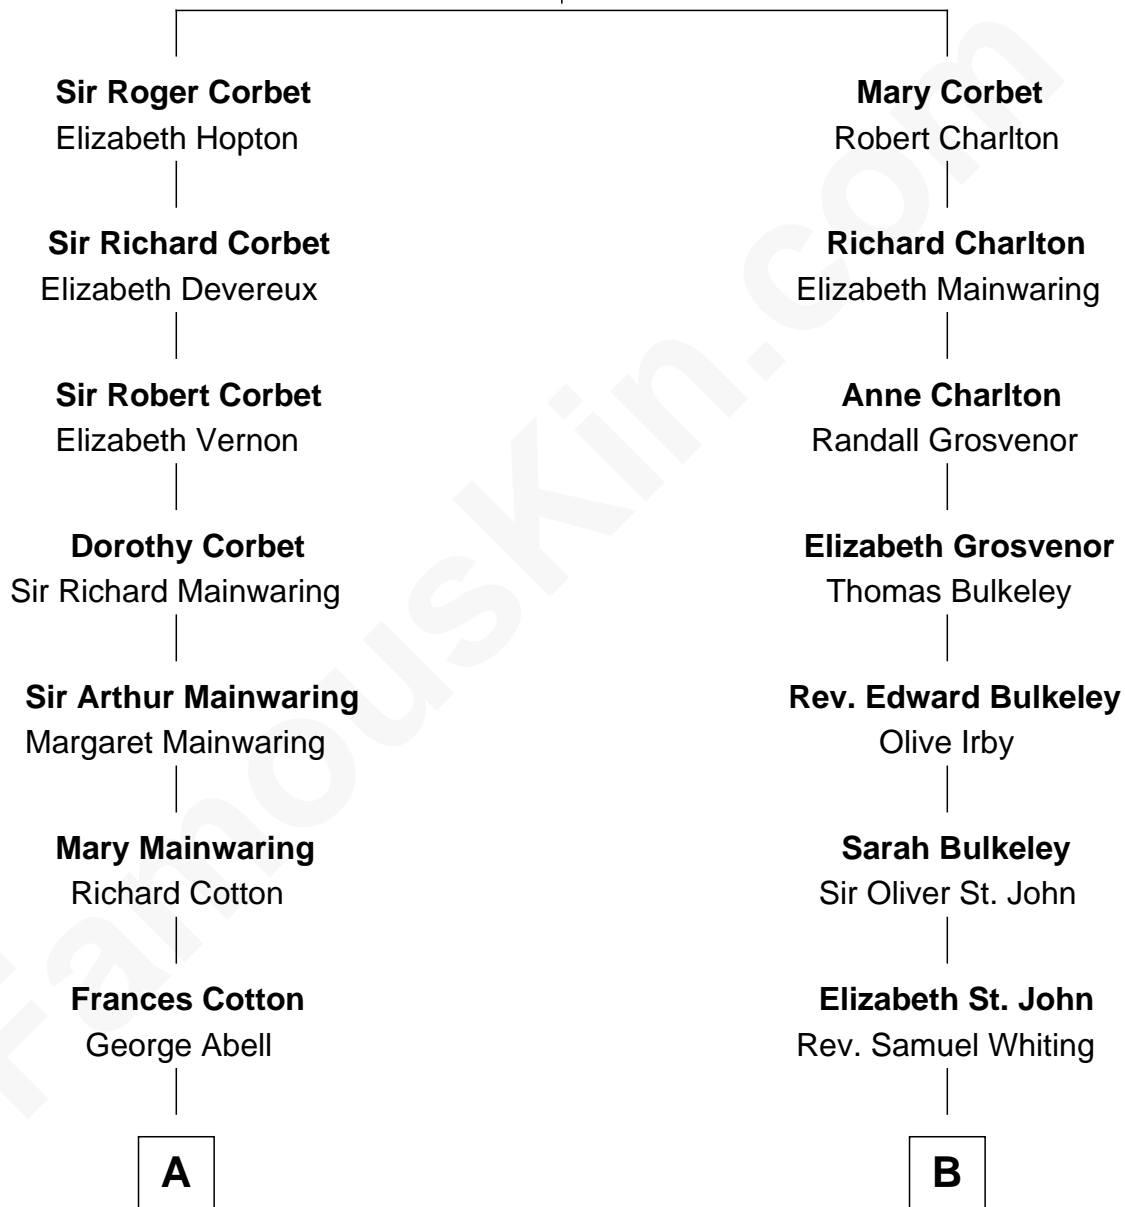

FamousKin.com Relationship Chart of

Adlai Stevenson III

U.S. Senator from Illinois

14th cousin 4 times removed of

James Sherman

27th U.S. Vice-President

Sir Robert Corbet

Margaret - - - - -

C

Ellen Borden

Adlai Ewing Stevenson

Adlai Stevenson III

U.S. Senator from Illinois

FamousKin.com