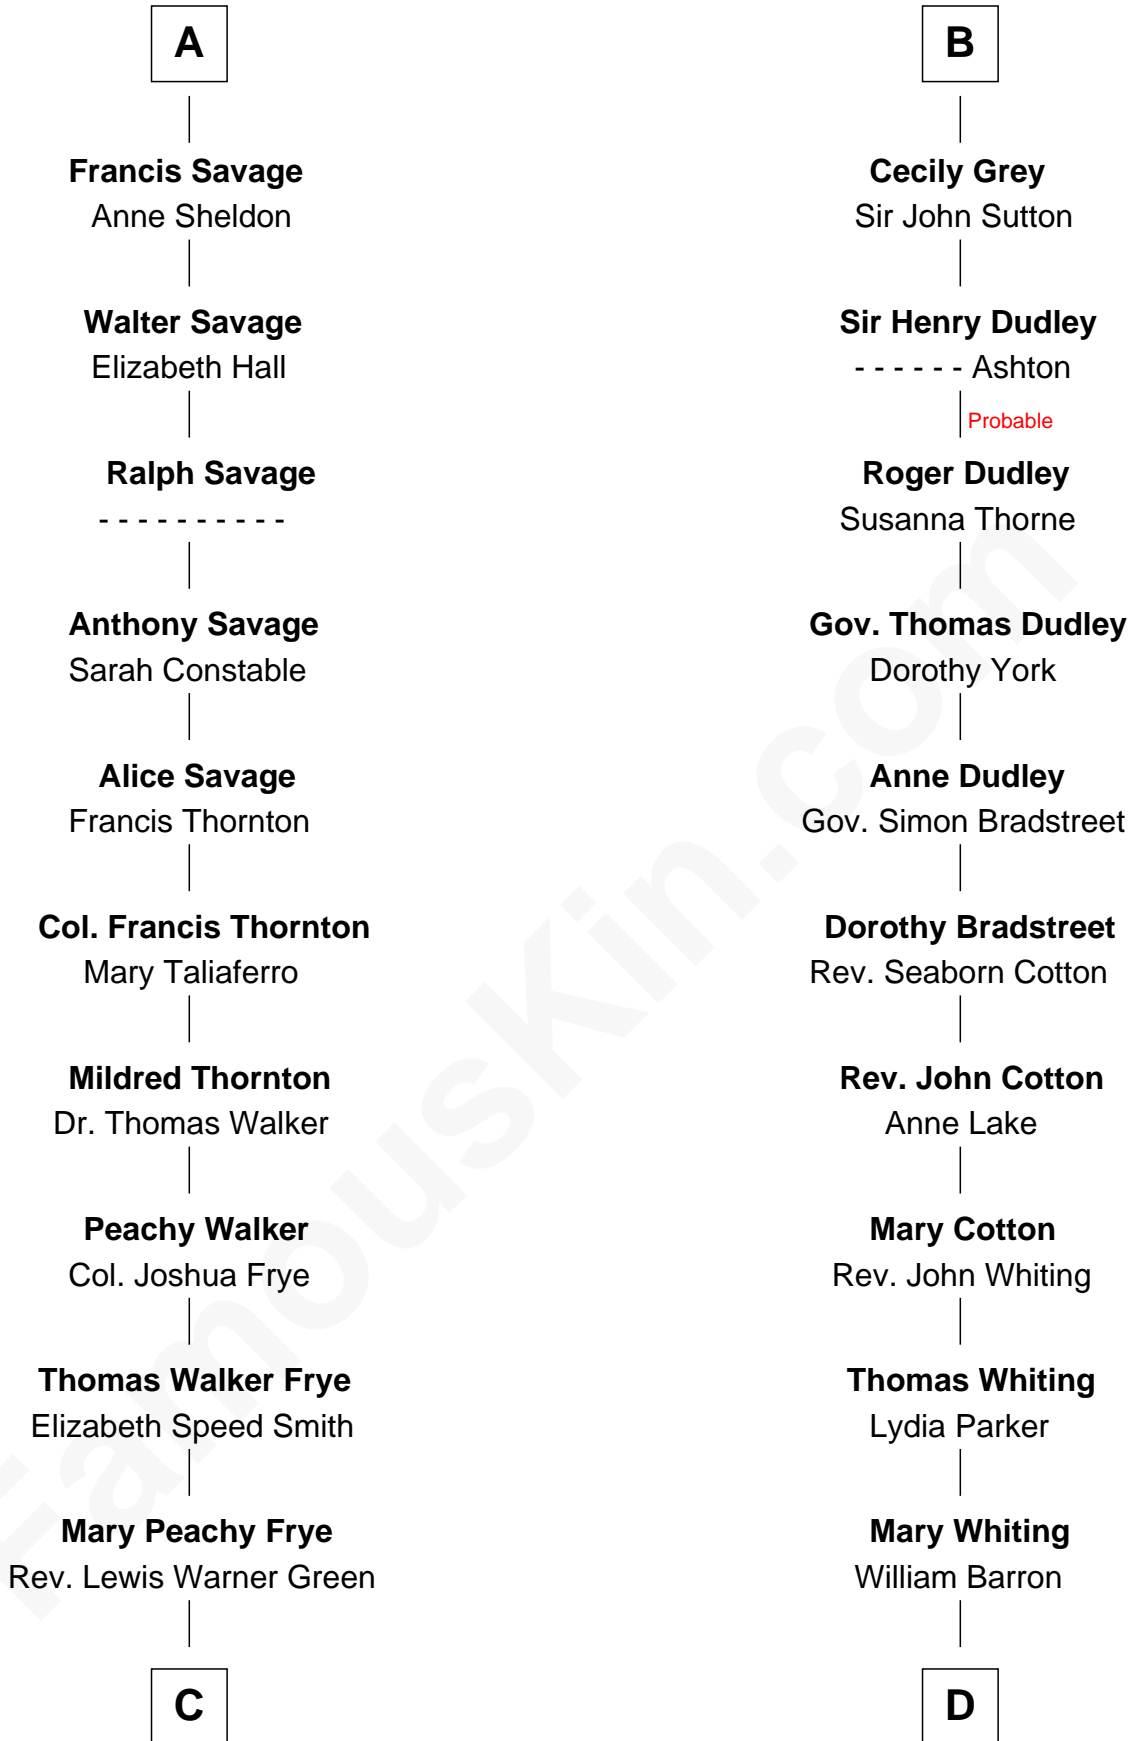

FamousKin.com Relationship Chart of

Adlai Stevenson III

U.S. Senator from Illinois

20th cousin of

James Sherman

27th U.S. Vice-President

Bartholomew de Badlesmere

Margaret de Clare

Sir William de Ros

Thomas de Ros

Beatrice de Stafford

Margaret de Ros

Sir Reynold Grey

Margaret Grey

Sir William Bonville

William Bonville

Elizabeth Harington

William Bonville

Katherine Neville

Cecily Bonville

Thomas Grey

B

C

Letitia Green
Adlai Ewing Stevenson

Lewis Green Stevenson
Helen Louise Davis

Adlai Ewing Stevenson
Ellen Borden

Adlai Stevenson III
U.S. Senator from Illinois

D

Mary Augusta Barron
Stalham Williams

Frances Lucretia Williams
Richard Winslow Sherman