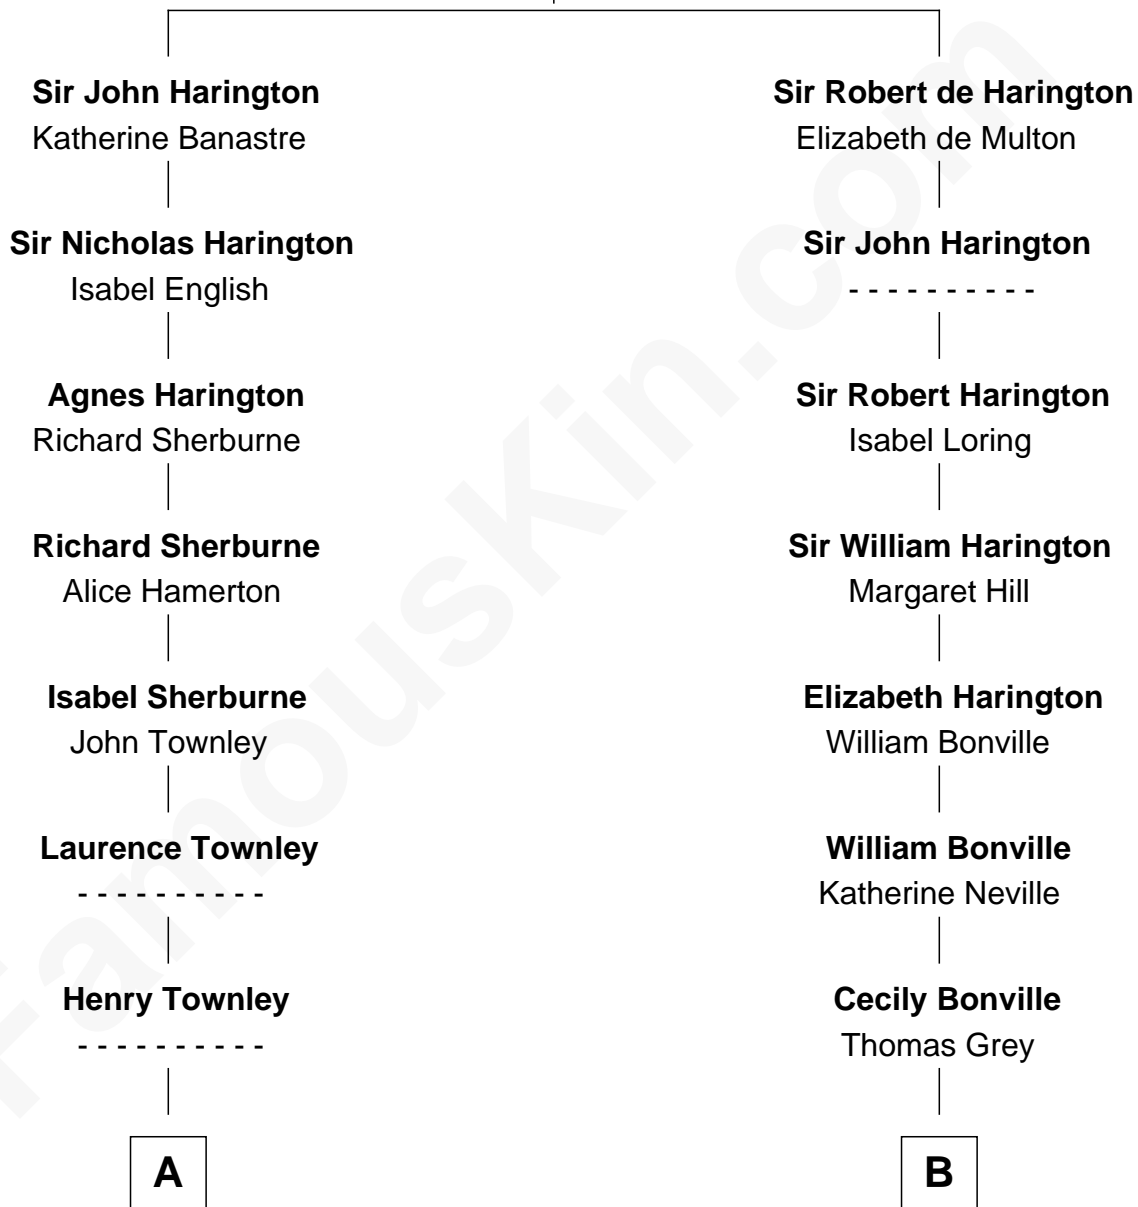

# FamousKin.com Relationship Chart of

**Adlai Stevenson III**

*U.S. Senator from Illinois*

20th cousin 1 time removed of

**James Sherman**

*27th U.S. Vice-President*

**Sir John de Harington**

Joan - - - - -

**C**

**Mary Peachy Frye**  
Rev. Lewis Warner Green

**Letitia Green**  
Adlai Ewing Stevenson

**Lewis Green Stevenson**  
Helen Louise Davis

**Adlai Ewing Stevenson**  
Ellen Borden

**Adlai Stevenson III**  
*U.S. Senator from Illinois*

**D**

**Mary Augusta Barron**  
Stalham Williams

**Frances Lucretia Williams**  
Richard Winslow Sherman

**Mary Frances Sherman**  
Richard Updike Sherman

**James Sherman**  
*27th U.S. Vice-President*

FamousKin.com