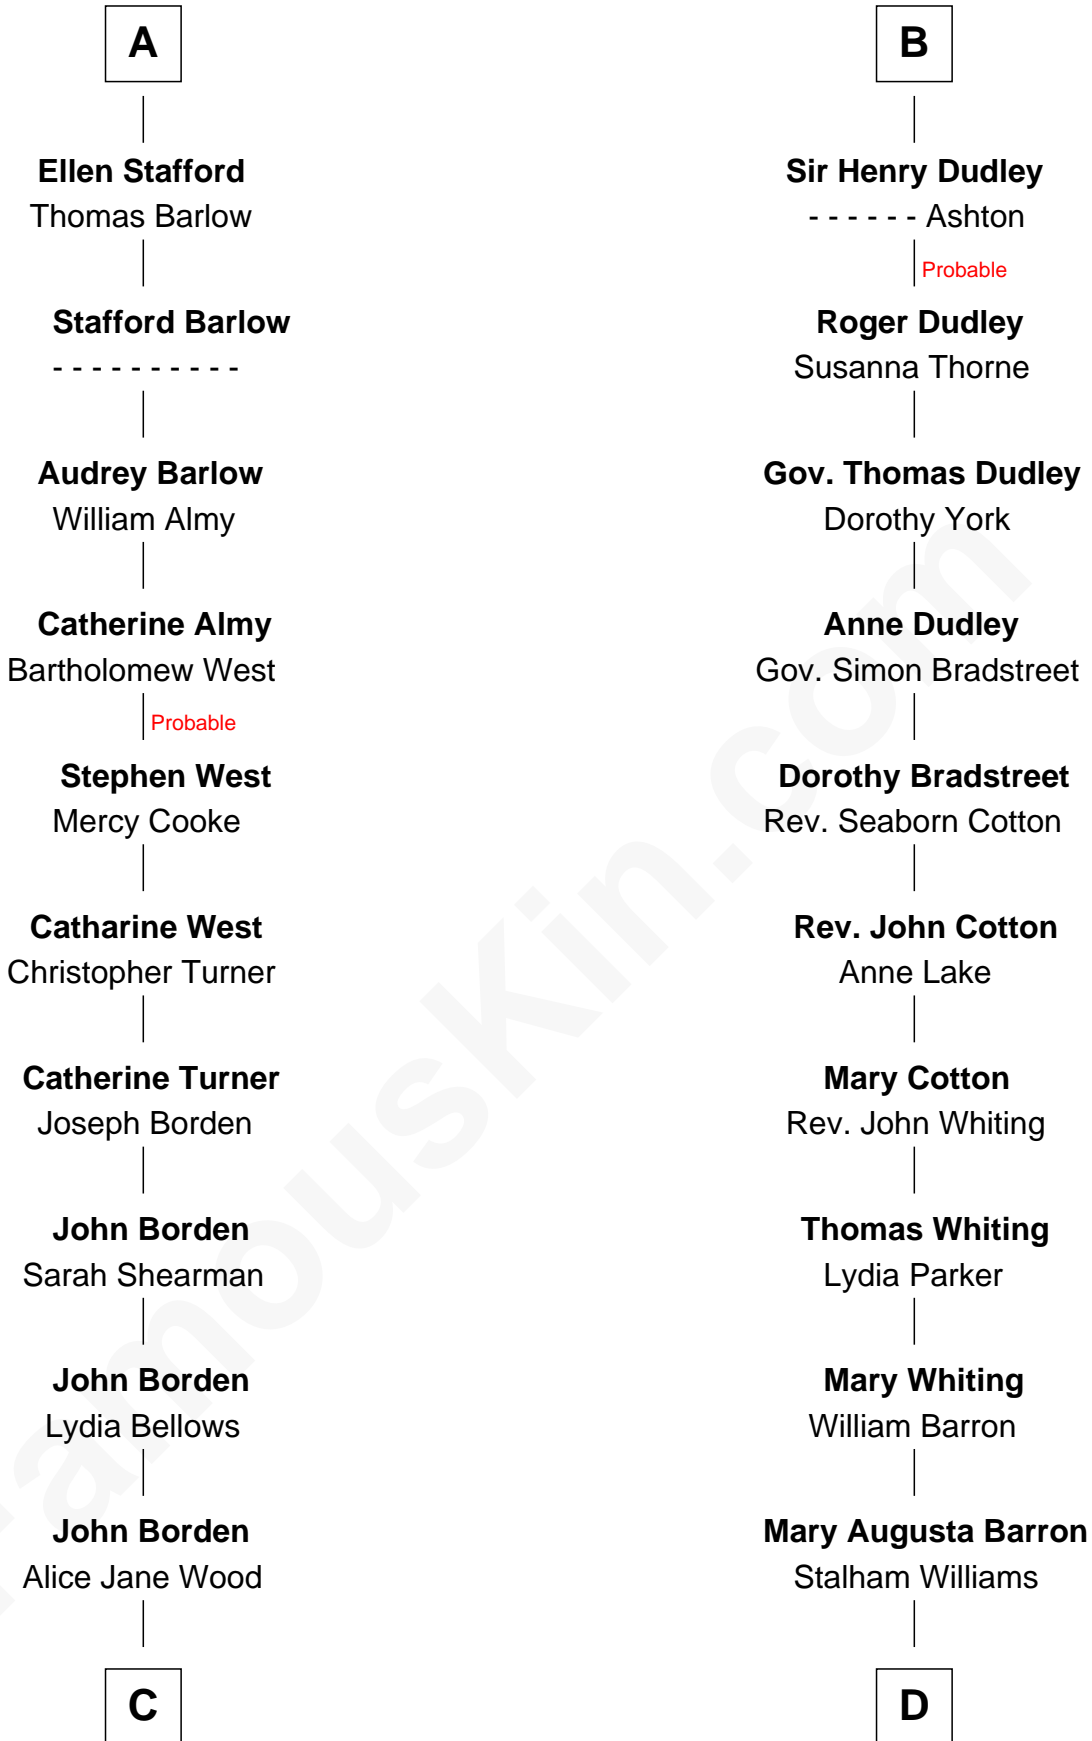

# FamousKin.com Relationship Chart of

**Adlai Stevenson III**

*U.S. Senator from Illinois*

19th cousin 1 time removed of

**James Sherman**

*27th U.S. Vice-President*

**C**

**William Borden**  
Mary DeGama Whiting

**John Borden**  
Ellen Wallace Waller

**Ellen Borden**  
Adlai Ewing Stevenson

**Adlai Stevenson III**  
*U.S. Senator from Illinois*

**D**

**Frances Lucretia Williams**  
Richard Winslow Sherman

**Mary Frances Sherman**  
Richard Updike Sherman

**James Sherman**  
*27th U.S. Vice-President*

FamousKin.com