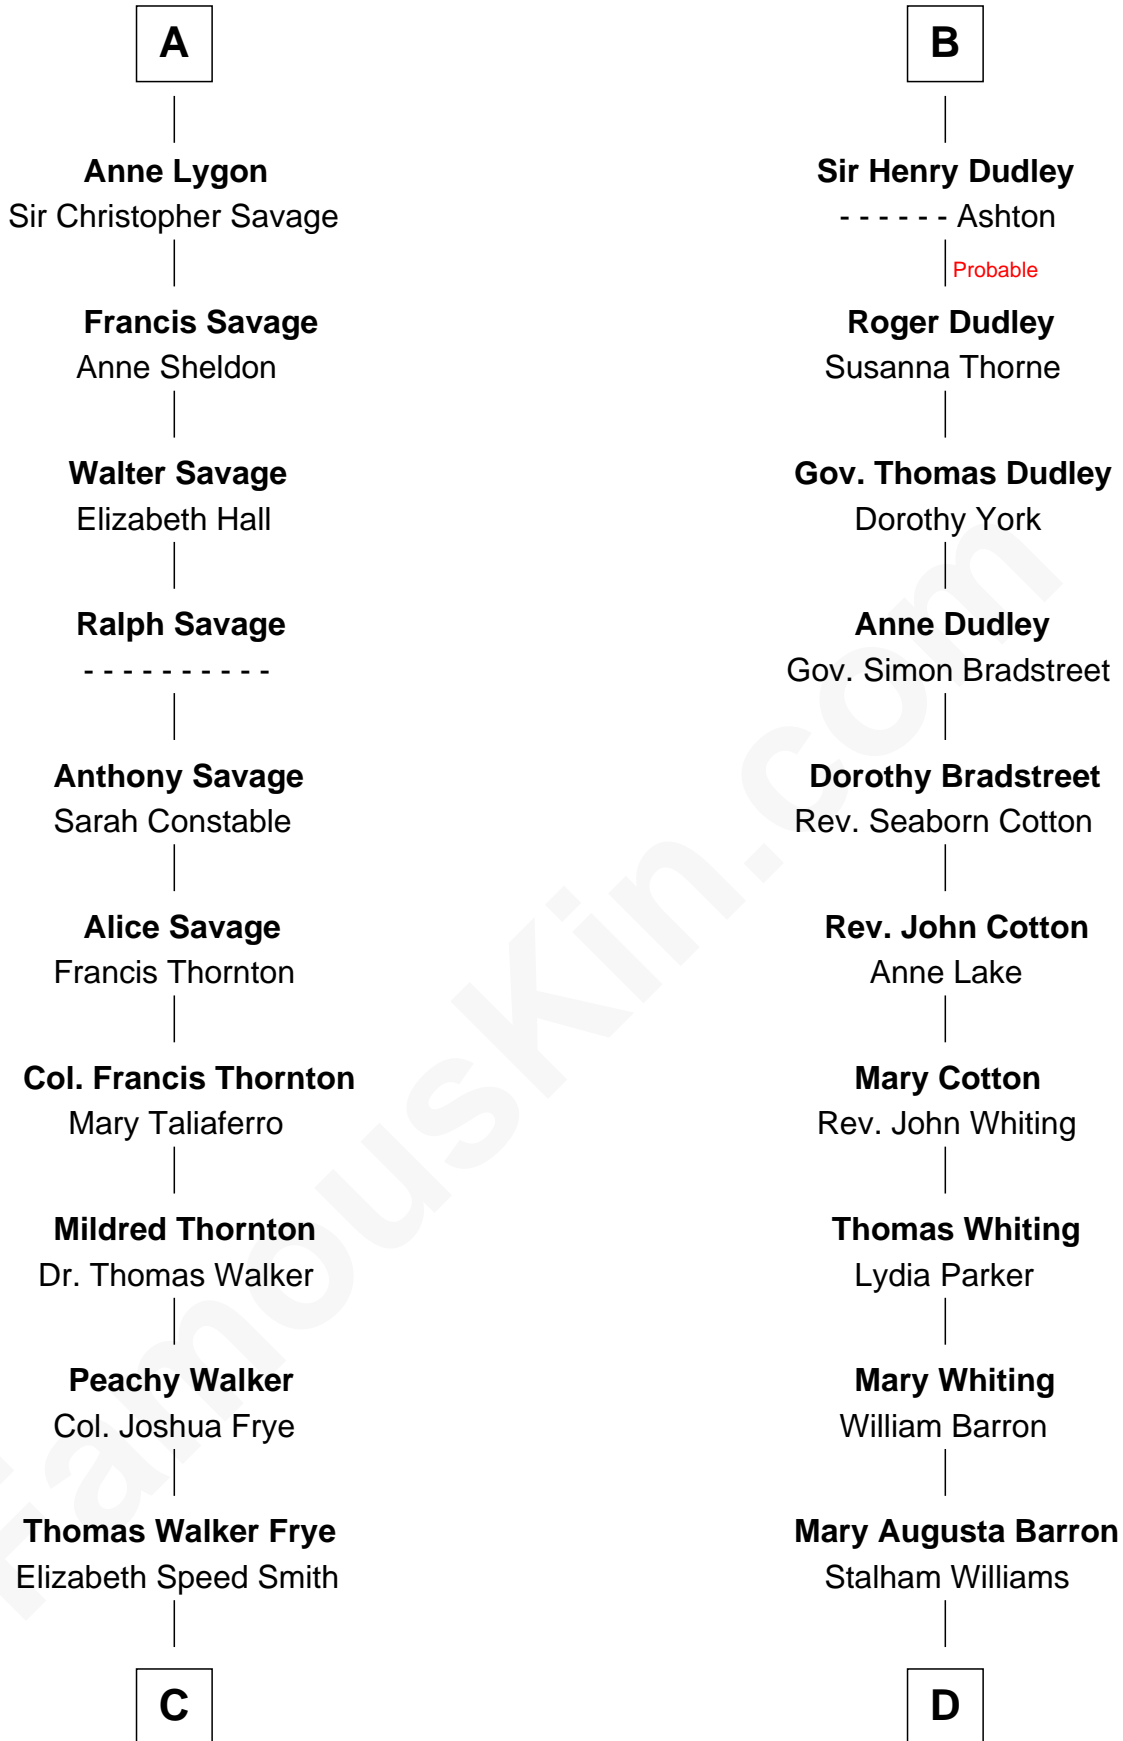

## Relationship Chart of

**Adlai Stevenson III**

*U.S. Senator from Illinois*

19th cousin 2 times removed of

**James Sherman**

*27th U.S. Vice-President*

**Margaret de Audley**

Ralph de Stafford

**C**

**Mary Peachy Frye**  
Rev. Lewis Warner Green

**Letitia Green**  
Adlai Ewing Stevenson

**Lewis Green Stevenson**  
Helen Louise Davis

**Adlai Ewing Stevenson**  
Ellen Borden

**Adlai Stevenson III**  
*U.S. Senator from Illinois*

**D**

**Frances Lucretia Williams**  
Richard Winslow Sherman

**Mary Frances Sherman**  
Richard Updike Sherman

**James Sherman**  
*27th U.S. Vice-President*

FamousKin.com