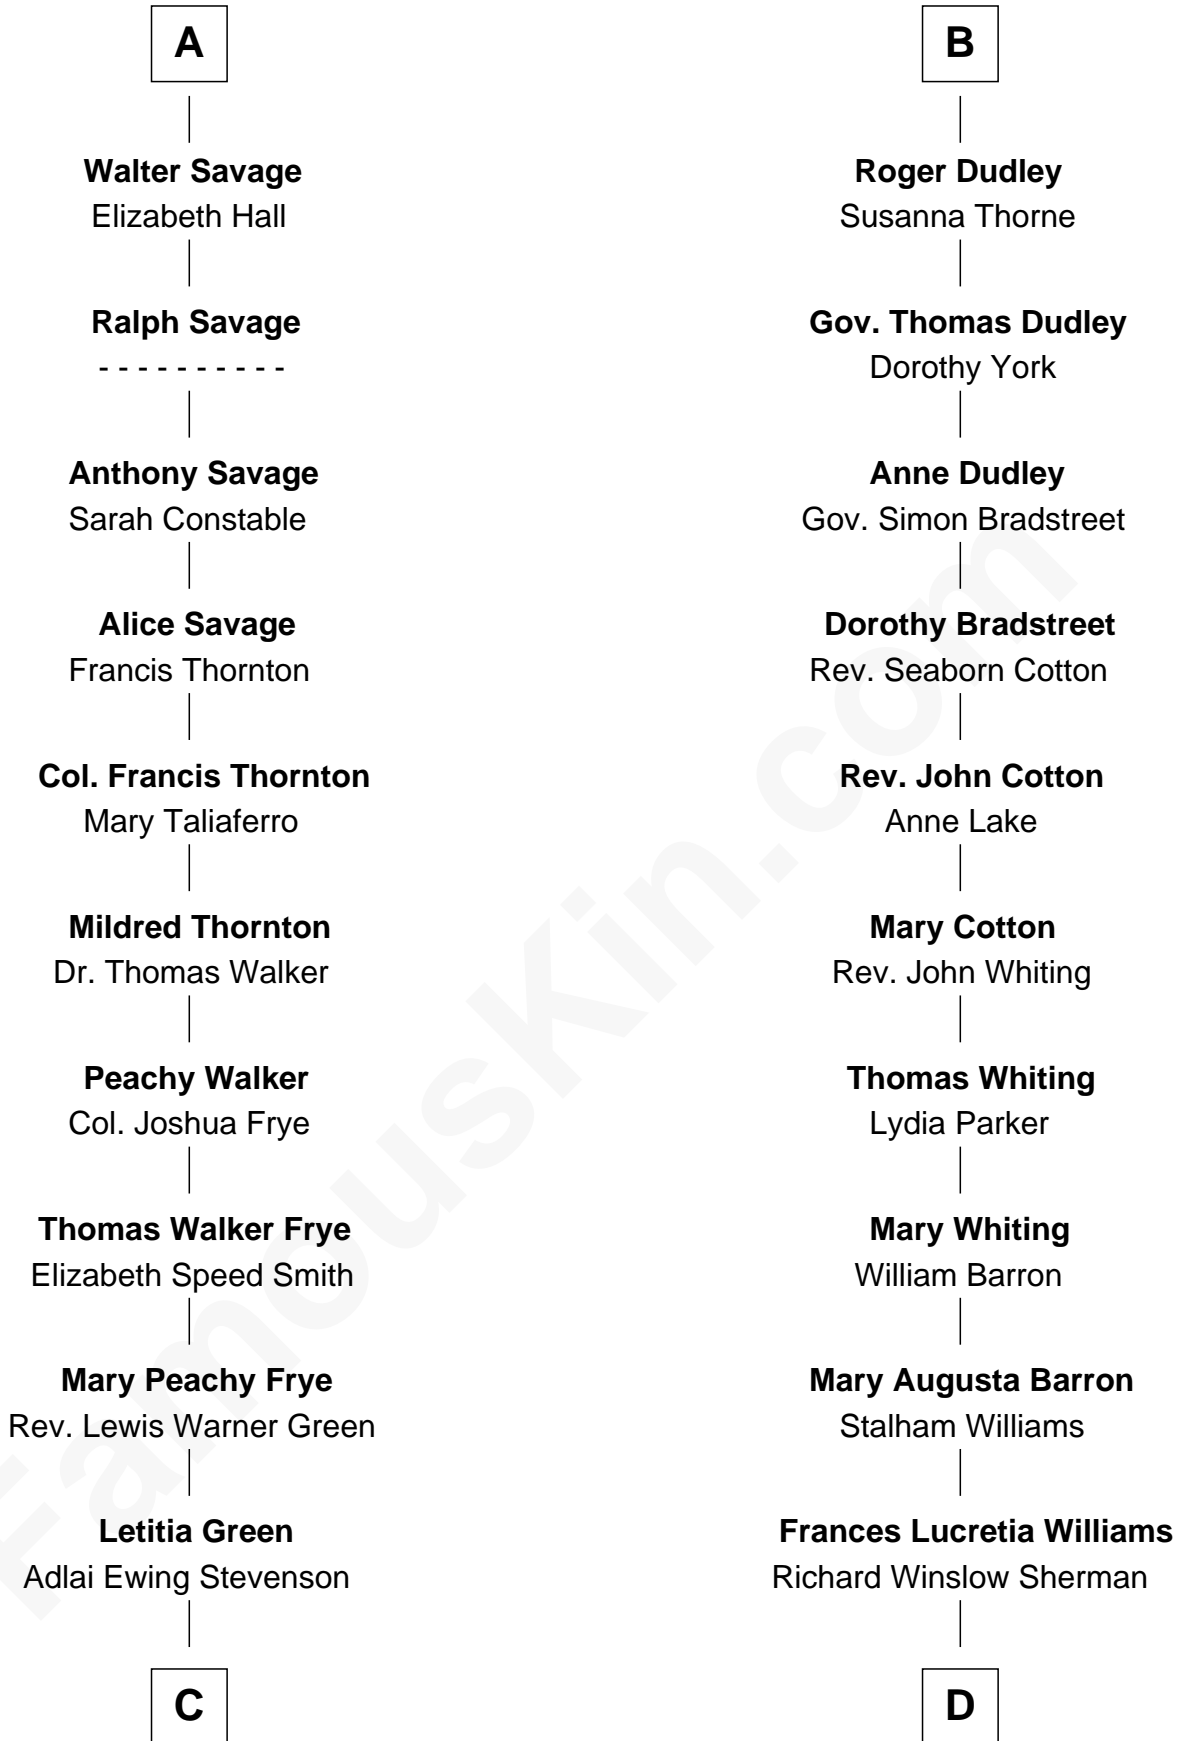

FamousKin.com Relationship Chart of

Adlai Stevenson III

U.S. Senator from Illinois

18th cousin 1 time removed of

James Sherman

27th U.S. Vice-President

Richard Fitzalan
Eleanor Plantagenet

Sir Richard Fitzalan
Elizabeth de Bohun

Elizabeth Fitzalan
Sir Robert Goushill

Joan Goushill
Sir Thomas Stanley

Katherine Stanley
Sir John Savage

Sir Christopher Savage
Anne Stanley

Sir Christopher Savage
Anne Lygon

Francis Savage
Anne Sheldon

A

Alice Fitzalan
Sir Thomas de Holand

Eleanor Holand
Edward Cherleton

Joyce Cherleton
Sir John Tiptoft

Joyce Tiptoft
Sir Edmund Sutton

Sir Edward Sutton
Cecily Willoughby

Sir John Sutton
Cecily Grey

Sir Henry Dudley
----- Ashton

Probable

B

FamousKin.com