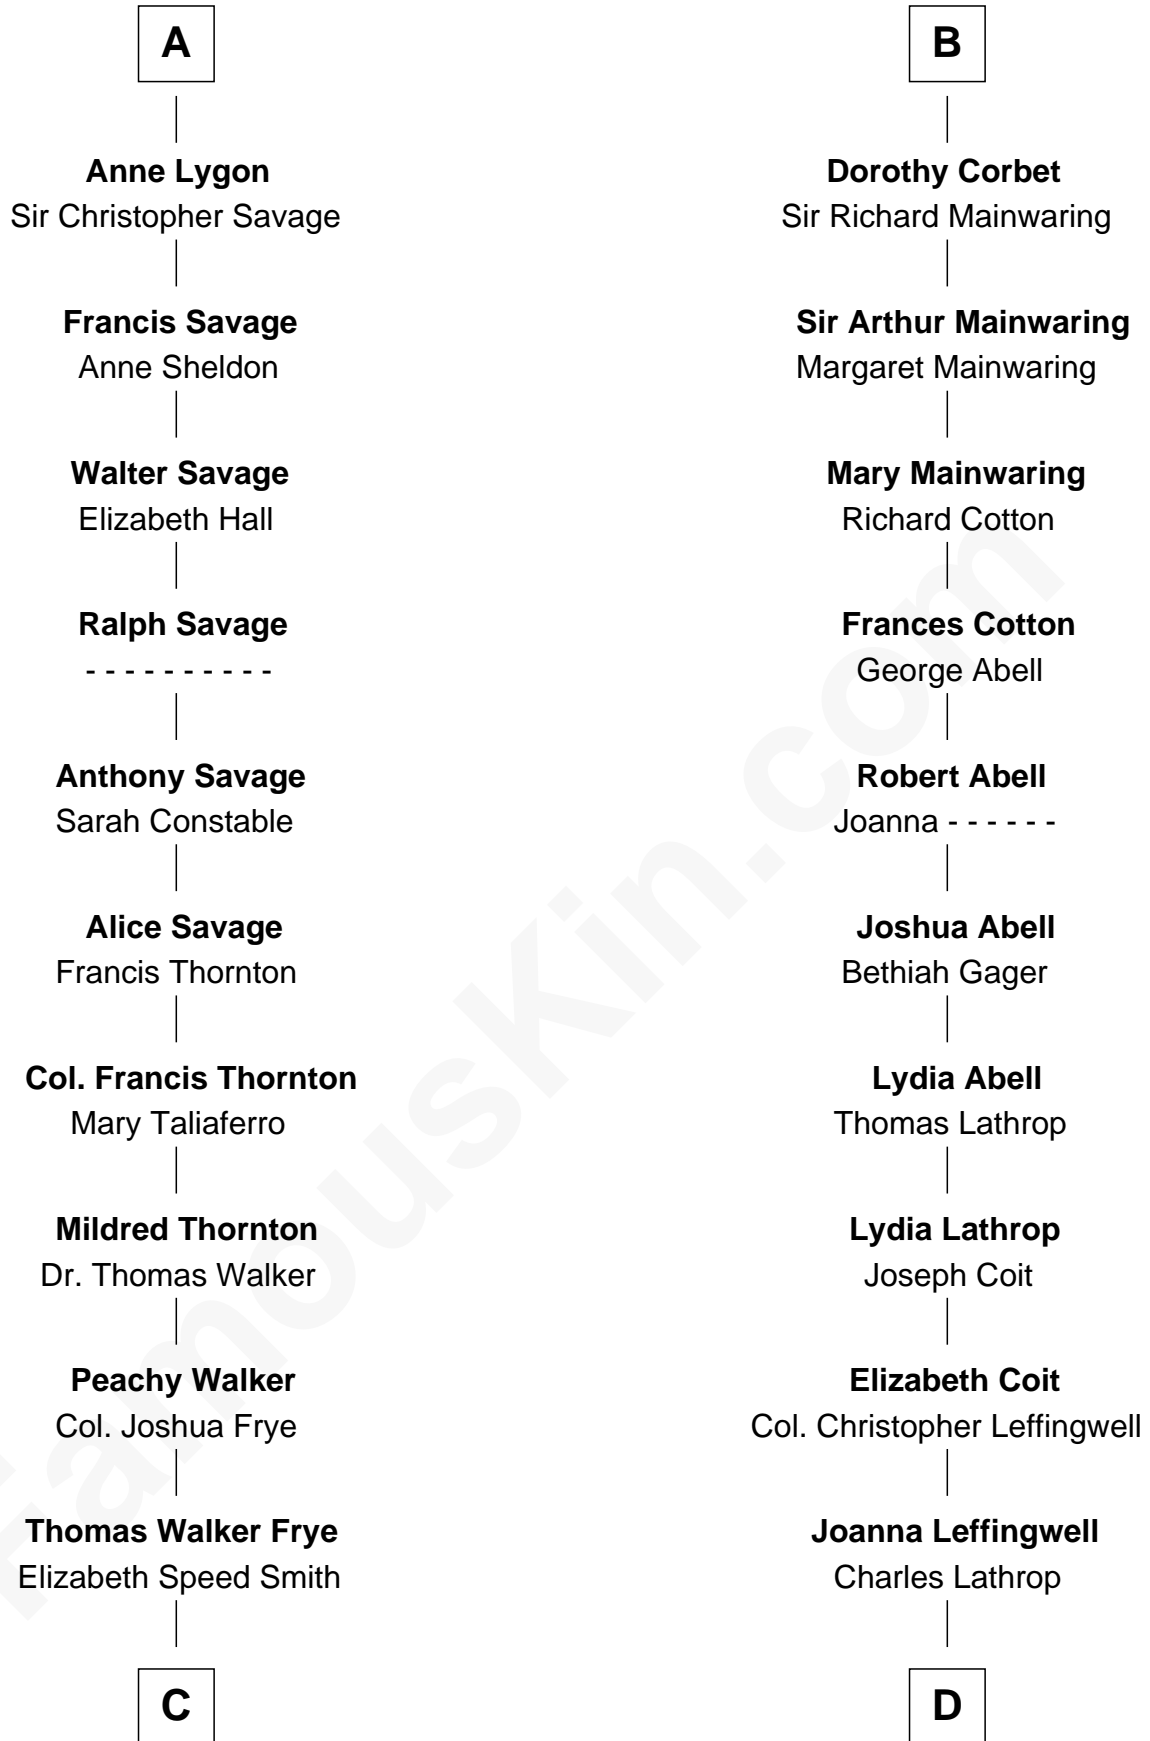

FamousKin.com Relationship Chart of

Adlai Stevenson III

U.S. Senator from Illinois

20th cousin 1 time removed of

Allen Dulles

5th Director of the C.I.A.

Sir Edward le Despencer

Anne de Ferrers

C

Mary Peachy Frye
Rev. Lewis Warner Green

Letitia Green
Adlai Ewing Stevenson

Lewis Green Stevenson
Helen Louise Davis

Adlai Ewing Stevenson
Ellen Borden

Adlai Stevenson III
U.S. Senator from Illinois

D

Harriet Wadsworth Lathrop
Rev. Miron Winslow