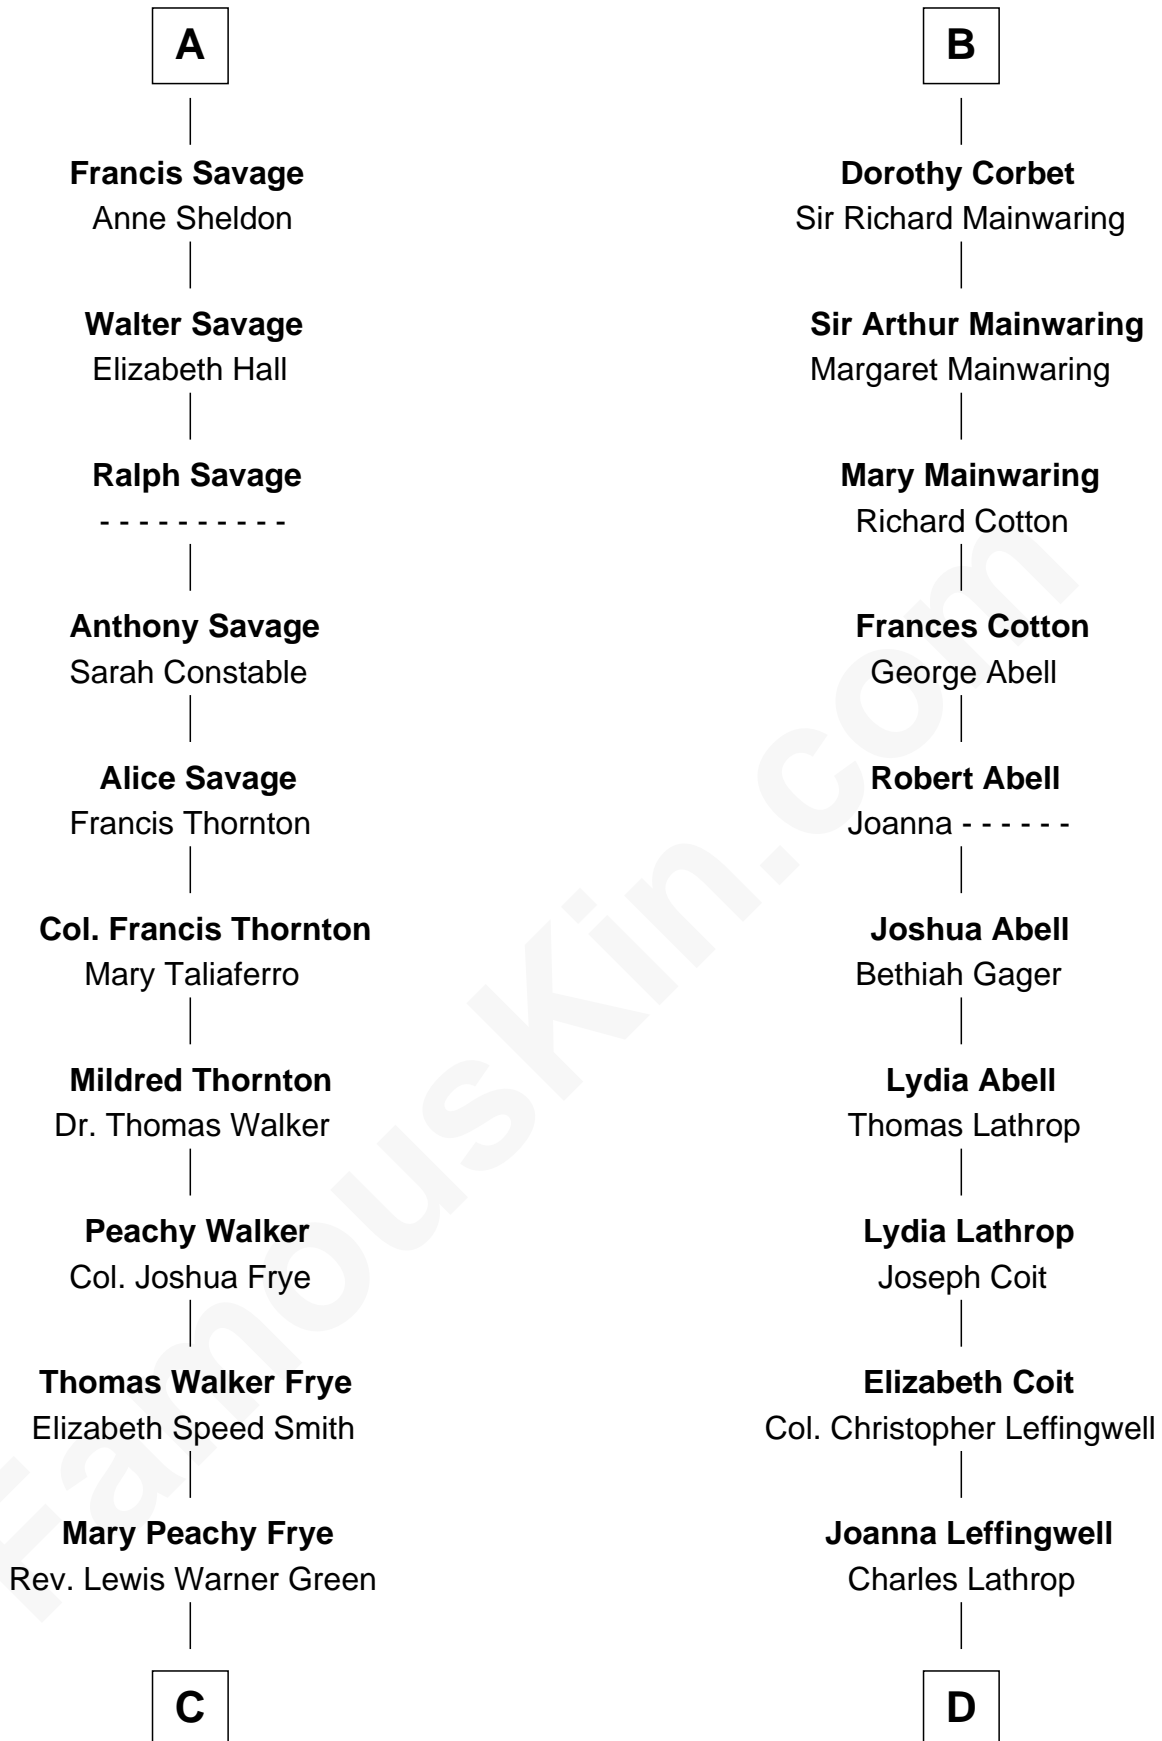

FamousKin.com

Relationship Chart of

Adlai Stevenson III
U.S. Senator from Illinois

20th cousin of

Allen Dulles
5th Director of the C.I.A.

Henry Plantagenet
 Maud de Chaworth

Eleanor Plantagenet
 Richard Fitzalan

Sir Richard Fitzalan
 Elizabeth de Bohun

Elizabeth Fitzalan
 Sir Robert Goushill

Joan Goushill
 Sir Thomas Stanley

Katherine Stanley
 Sir John Savage

Sir Christopher Savage
 Anne Stanley

Sir Christopher Savage
 Anne Lygon

A

Eleanor Plantagenet
 Richard Fitzalan

Sir Richard Fitzalan
 Elizabeth de Bohun

Joan Fitzalan
 Sir William Beauchamp

Joan Beauchamp
 James Butler

Elizabeth Butler
 John Talbot

Ann Talbot
 Sir Henry Vernon

Elizabeth Vernon
 Sir Robert Corbet

B

C

Letitia Green
Adlai Ewing Stevenson

Lewis Green Stevenson
Helen Louise Davis

Adlai Ewing Stevenson
Ellen Borden

Adlai Stevenson III
U.S. Senator from Illinois

D

Harriet Wadsworth Lathrop
Rev. Miron Winslow