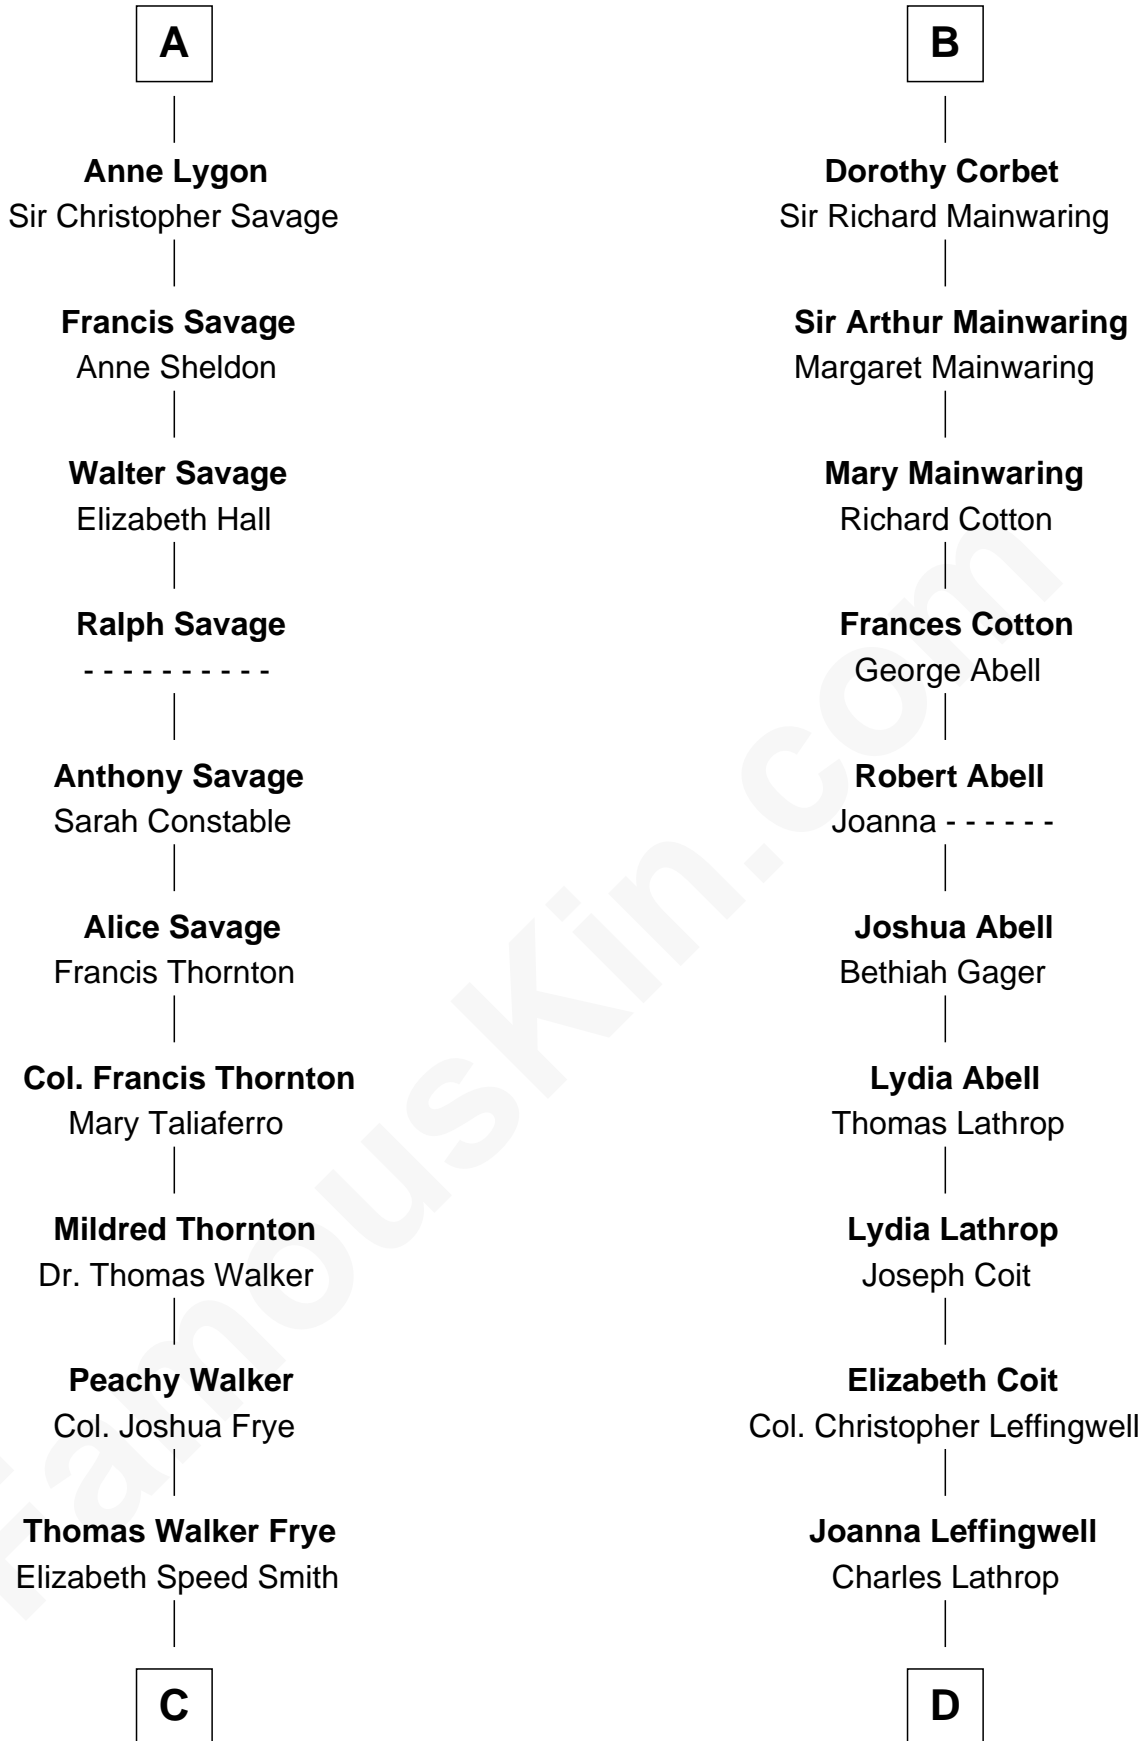

FamousKin.com Relationship Chart of

Adlai Stevenson III

U.S. Senator from Illinois

20th cousin 1 time removed of

Allen Dulles

5th Director of the C.I.A.

Margaret de Audley

Ralph de Stafford

John de Ferrers

Robert de Ferrers

Margaret Despencer

Sir Edmund Ferrers

Ellen Roche

Sir William Ferrers

Elizabeth Belknap

Anne Ferrers

Sir Walter Devereux

Elizabeth Devereux

Sir Richard Corbet

Sir Robert Corbet

Elizabeth Vernon

B

C

Mary Peachy Frye
Rev. Lewis Warner Green