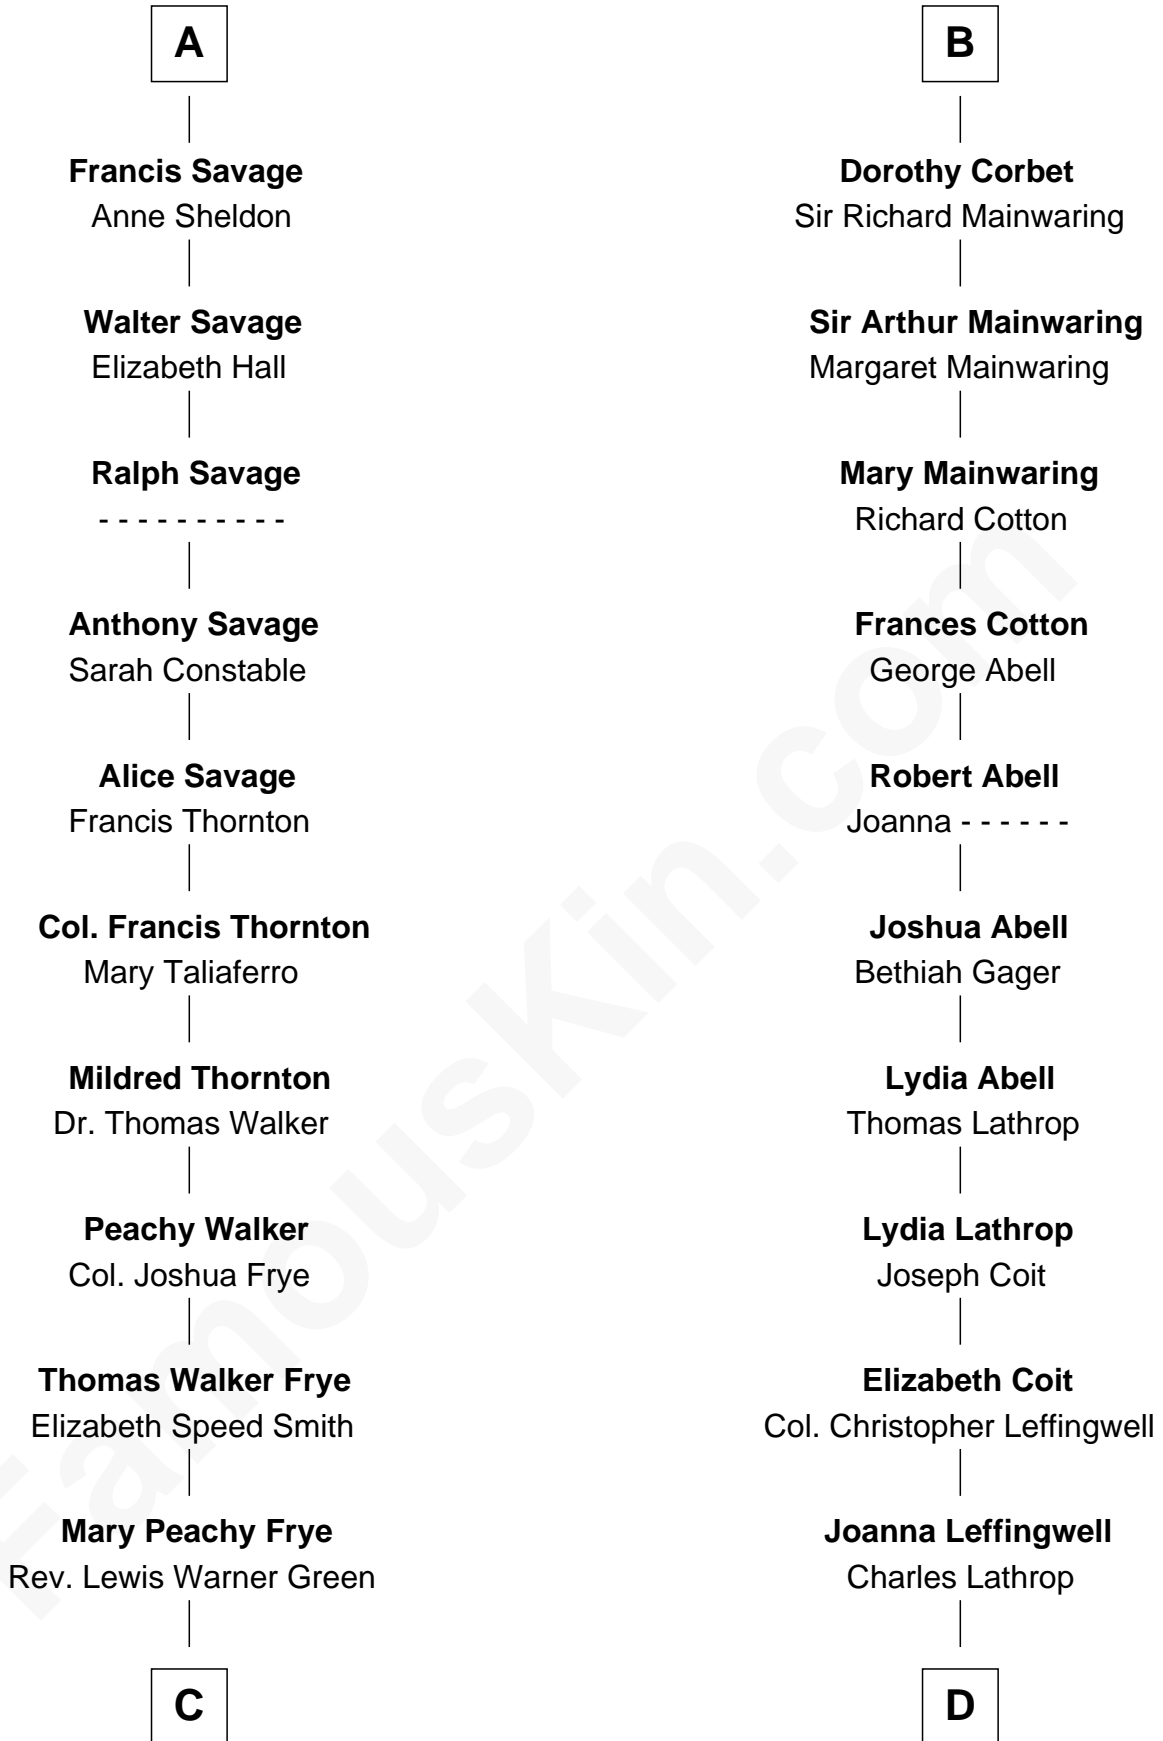

# FamousKin.com Relationship Chart of

**Adlai Stevenson III**

*U.S. Senator from Illinois*

20th cousin of

**John Foster Dulles**

*52nd U.S. Secretary of State*

**Bartholomew de Badlesmere**

Margaret de Clare

**Katherine Stanley**

Sir John Savage

**Sir Christopher Savage**

Anne Stanley

**Sir Christopher Savage**

Anne Lygon

**A**

**Margery de Badlesmere**

Sir William de Ros

**Maud de Roos**

John de Welles

**Anne de Welles**

James Butler

**James Butler**

Joan Beauchamp

**Elizabeth Butler**

John Talbot

**Ann Talbot**

Sir Henry Vernon

**Elizabeth Vernon**

Sir Robert Corbet

**B**

**C**

**Letitia Green**  
Adlai Ewing Stevenson