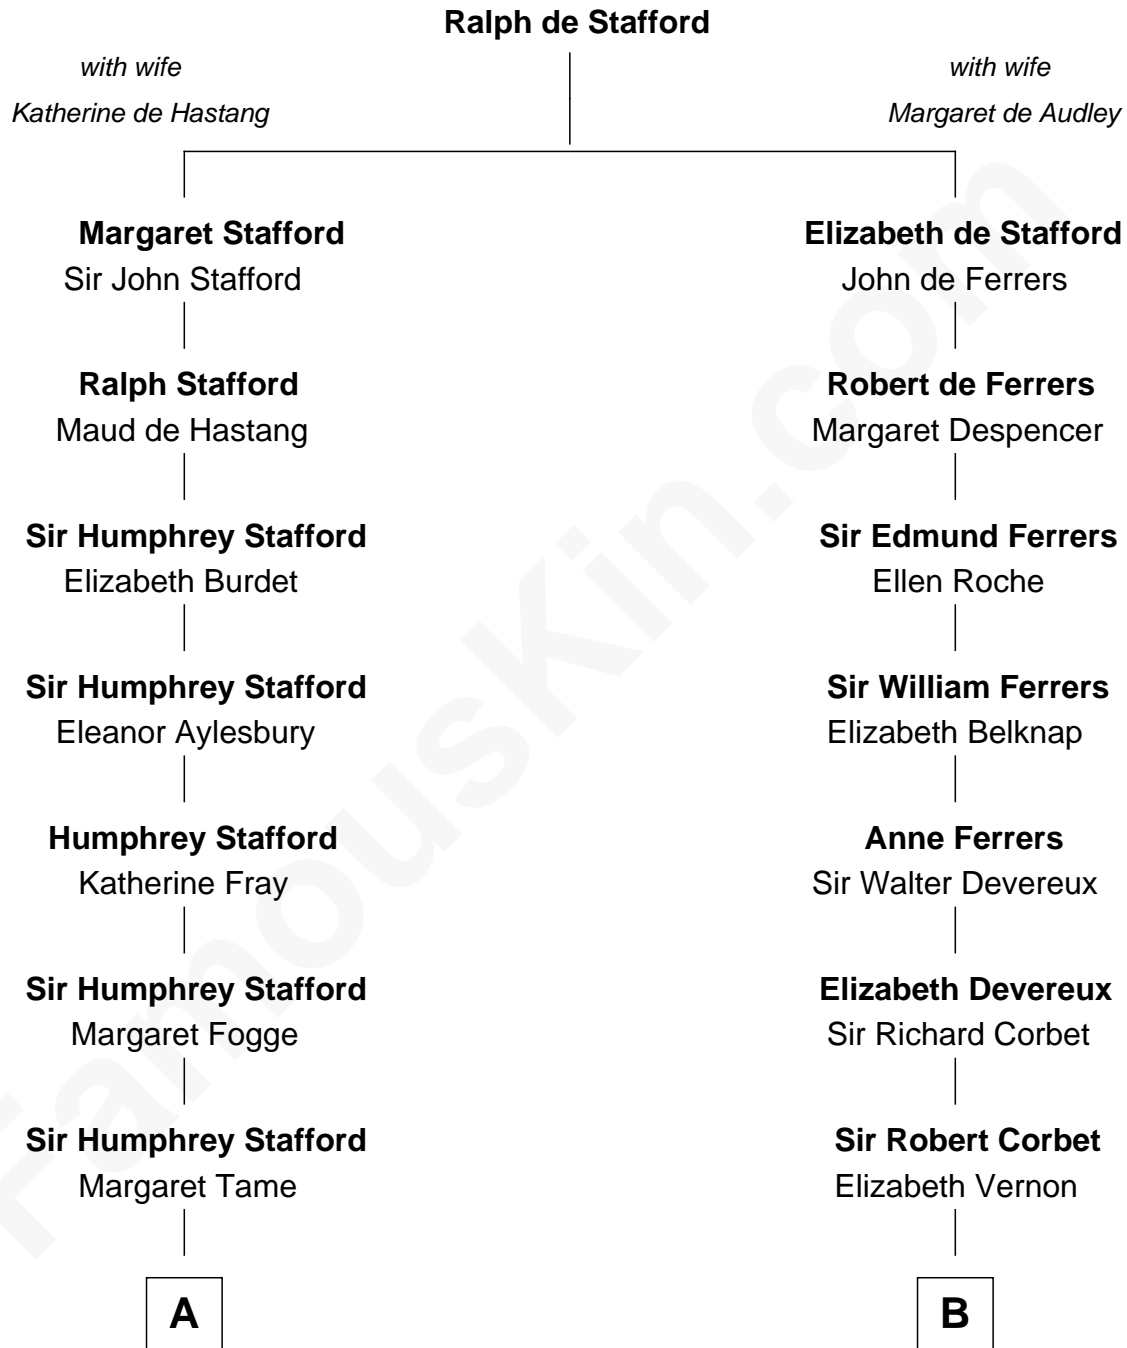

# FamousKin.com Relationship Chart of

**Adlai Stevenson III**

*U.S. Senator from Illinois*

20th cousin of

**John Foster Dulles**

*52nd U.S. Secretary of State*

**C**

**William Borden**  
Mary DeGama Whiting

**John Borden**  
Ellen Wallace Waller

**Ellen Borden**  
Adlai Ewing Stevenson

**Adlai Stevenson III**  
*U.S. Senator from Illinois*

**D**

**Harriet Wadsworth Lathrop**  
Rev. Miron Winslow

**Harriet Lathrop Winslow**  
Rev. John Welsh Dulles

**Allen Macy Dulles**  
Edith Foster

**John Foster Dulles**  
*52nd U.S. Secretary of State*

FamousKin.com