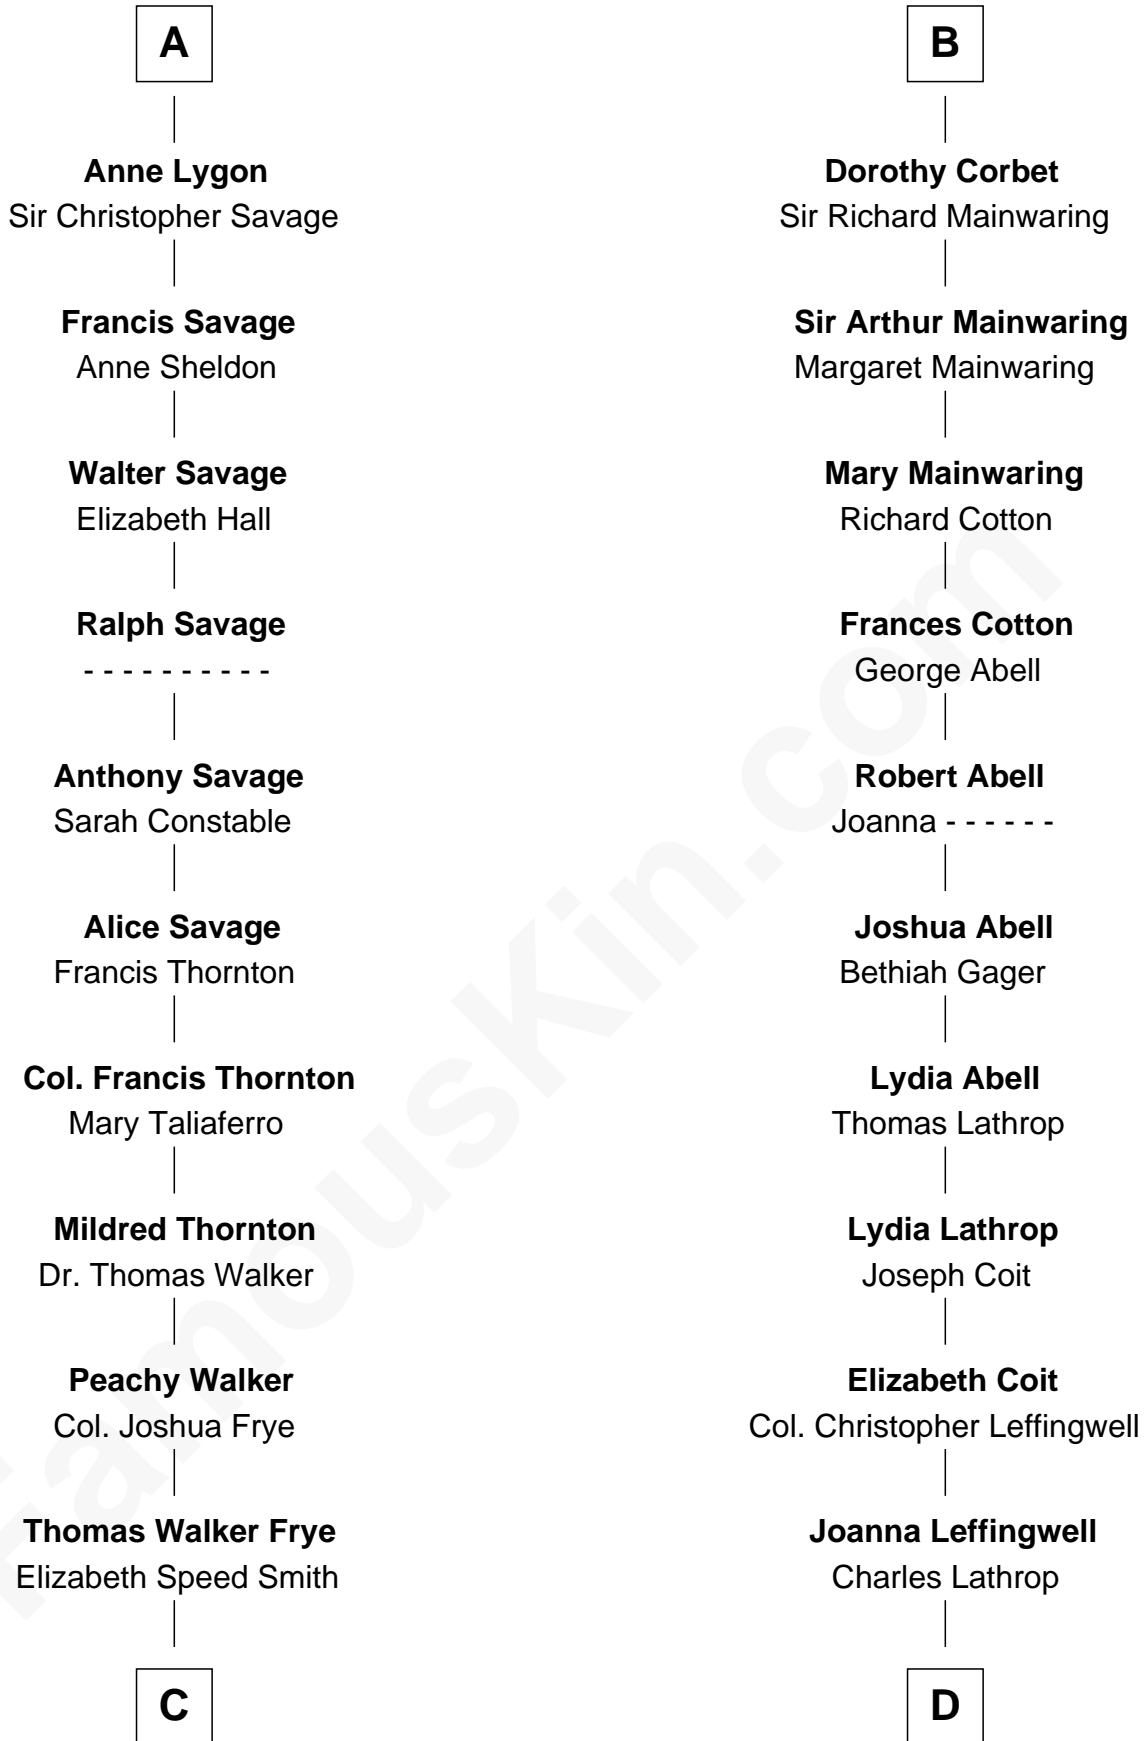

FamousKin.com Relationship Chart of

Adlai Stevenson III

U.S. Senator from Illinois

20th cousin 1 time removed of

John Foster Dulles

52nd U.S. Secretary of State

Margaret de Audley

Ralph de Stafford

C

Mary Peachy Frye
Rev. Lewis Warner Green

Letitia Green
Adlai Ewing Stevenson

Lewis Green Stevenson
Helen Louise Davis

Adlai Ewing Stevenson
Ellen Borden

Adlai Stevenson III
U.S. Senator from Illinois

D

Harriet Wadsworth Lathrop
Rev. Miron Winslow

Harriet Lathrop Winslow
Rev. John Welsh Dulles

Allen Macy Dulles
Edith Foster

John Foster Dulles
52nd U.S. Secretary of State