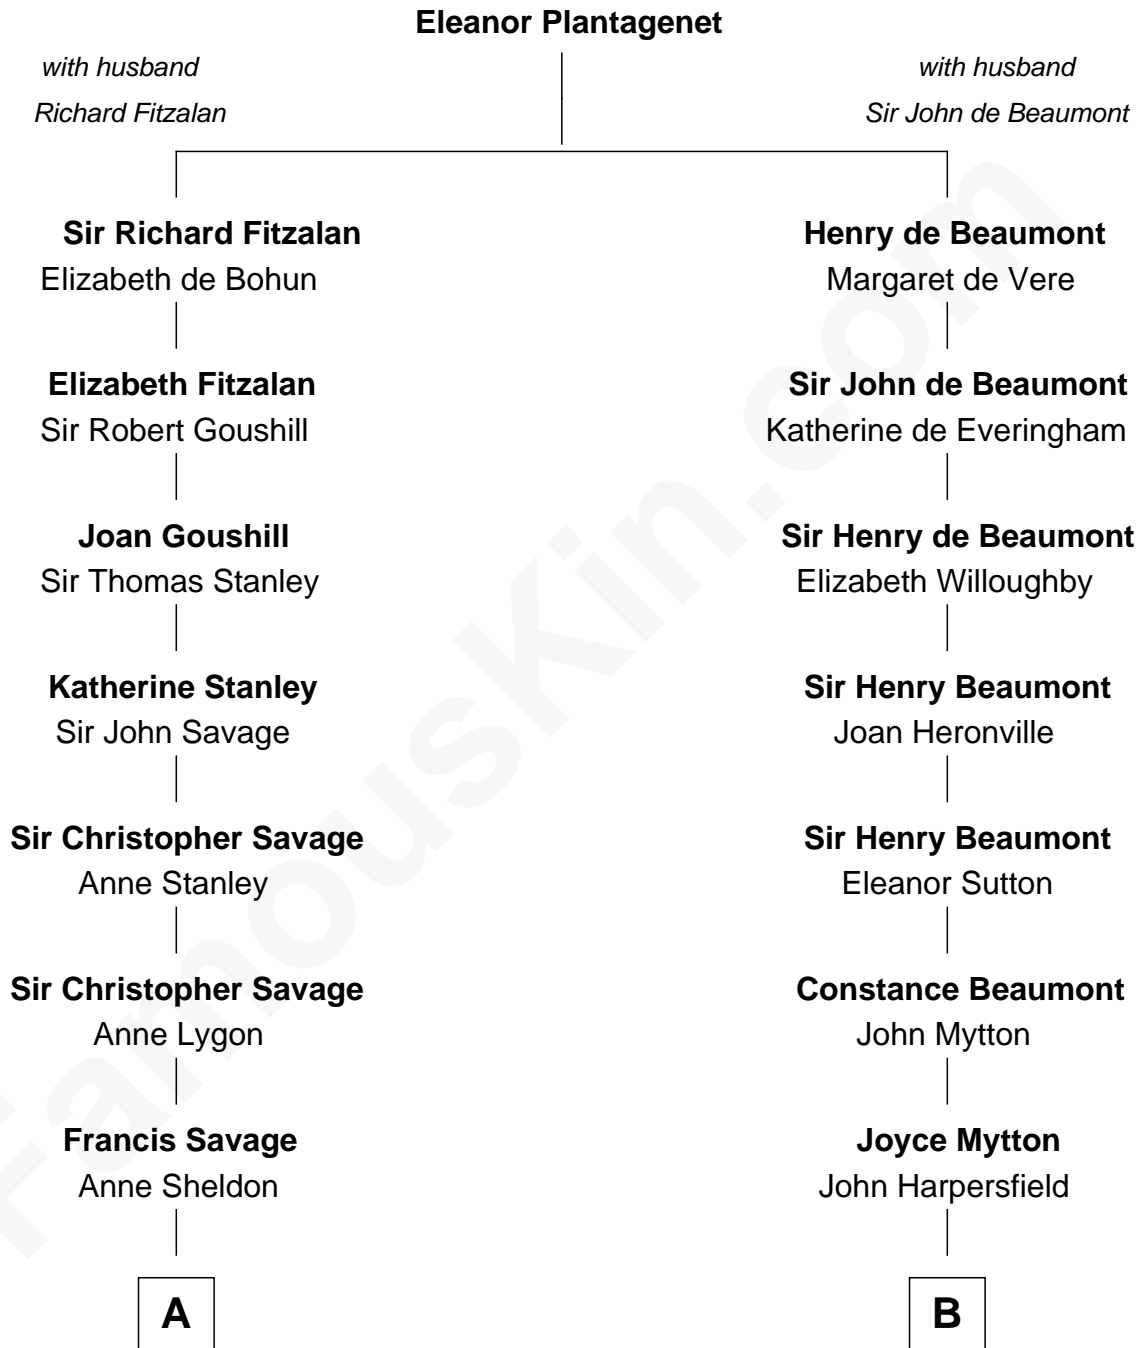

FamousKin.com Relationship Chart of

Adlai Stevenson III

U.S. Senator from Illinois

19th cousin 2 times removed of

Chevy Chase

Comedian, Actor and Writer

C

Lewis Green Stevenson

Helen Louise Davis

Adlai Ewing Stevenson

Ellen Borden

Adlai Stevenson III

U.S. Senator from Illinois

D

Sarah Tannery Baker

Col. Lyne Shackelford Metcalfe