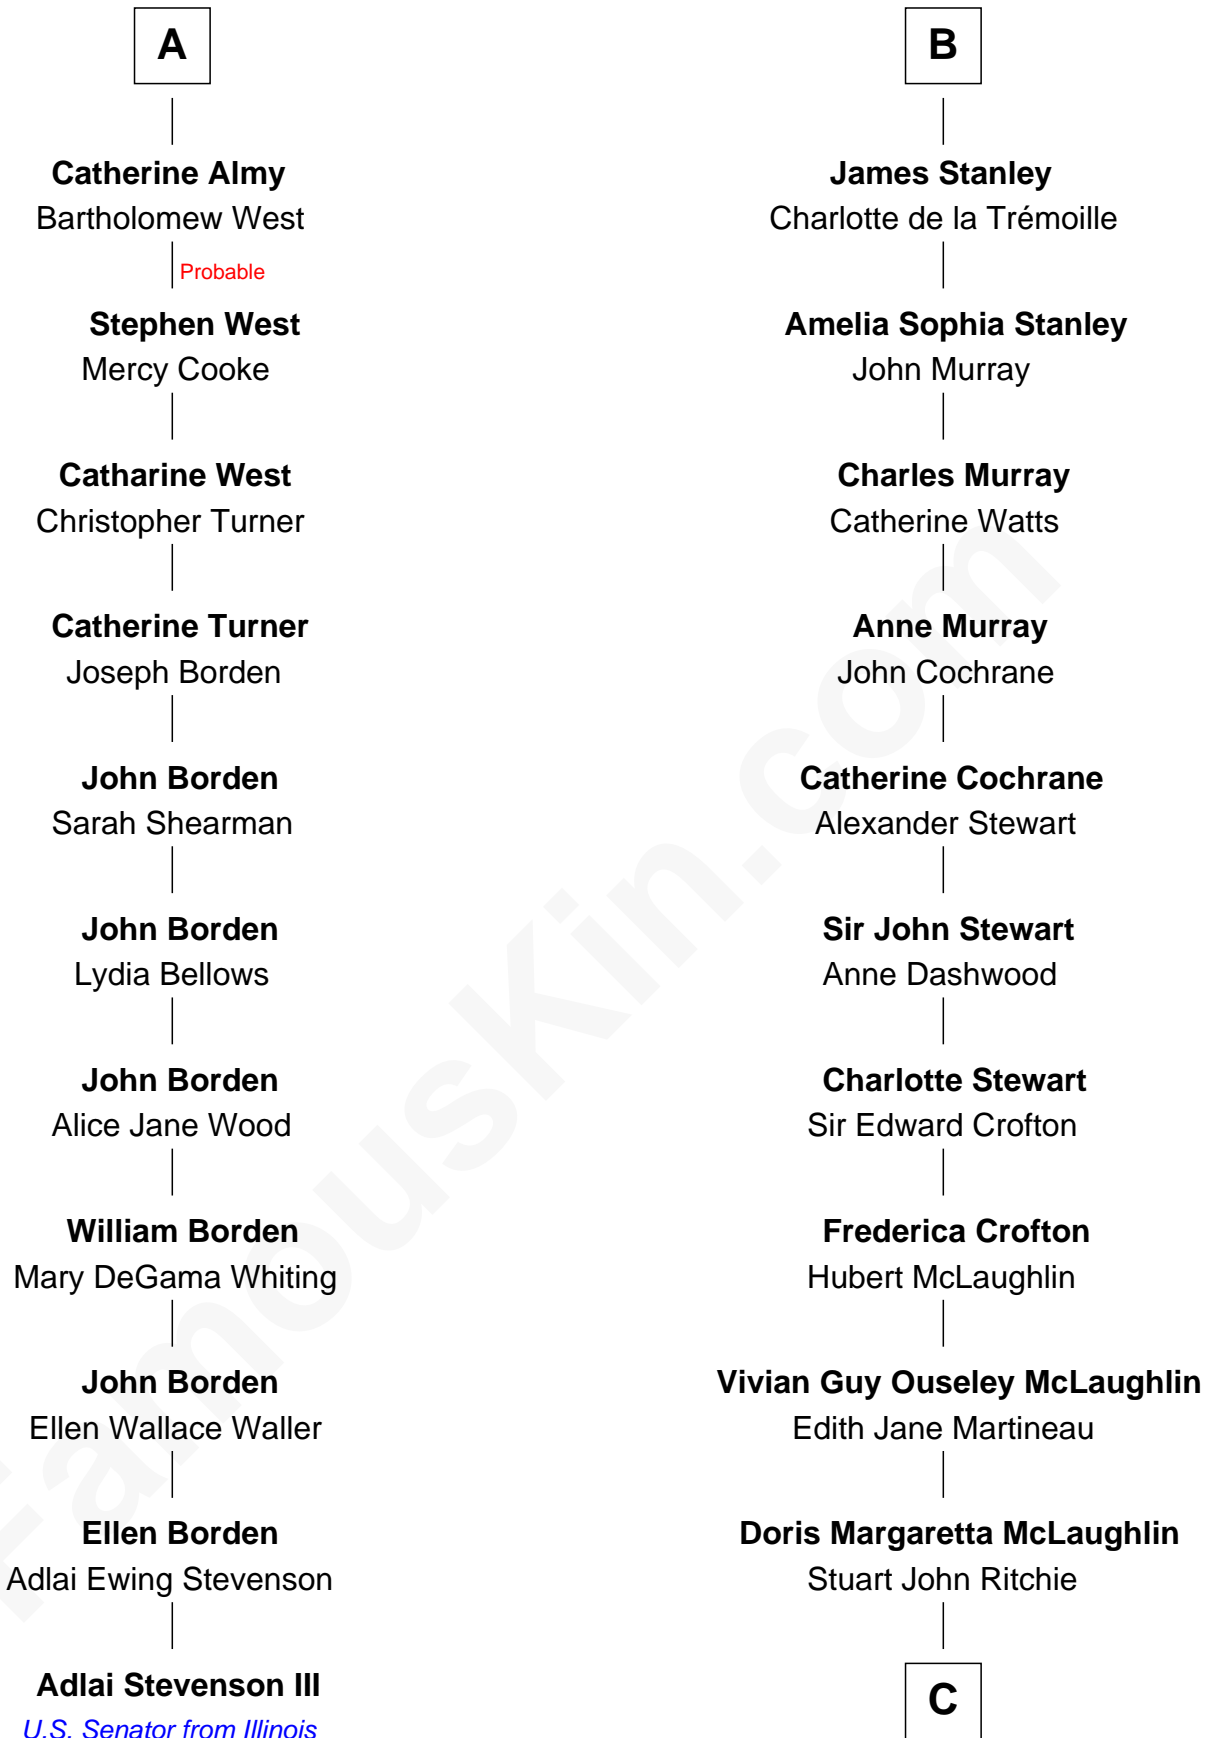

FamousKin.com Relationship Chart of

Adlai Stevenson III

U.S. Senator from Illinois

17th cousin 1 time removed of

Guy Ritchie

British Filmmaker

Richard Woodville

Joan Bedlisgate

C

John Vivian Ritchie
Amber Mary Parkinson

Guy Ritchie
British Filmmaker

FamousKin.com