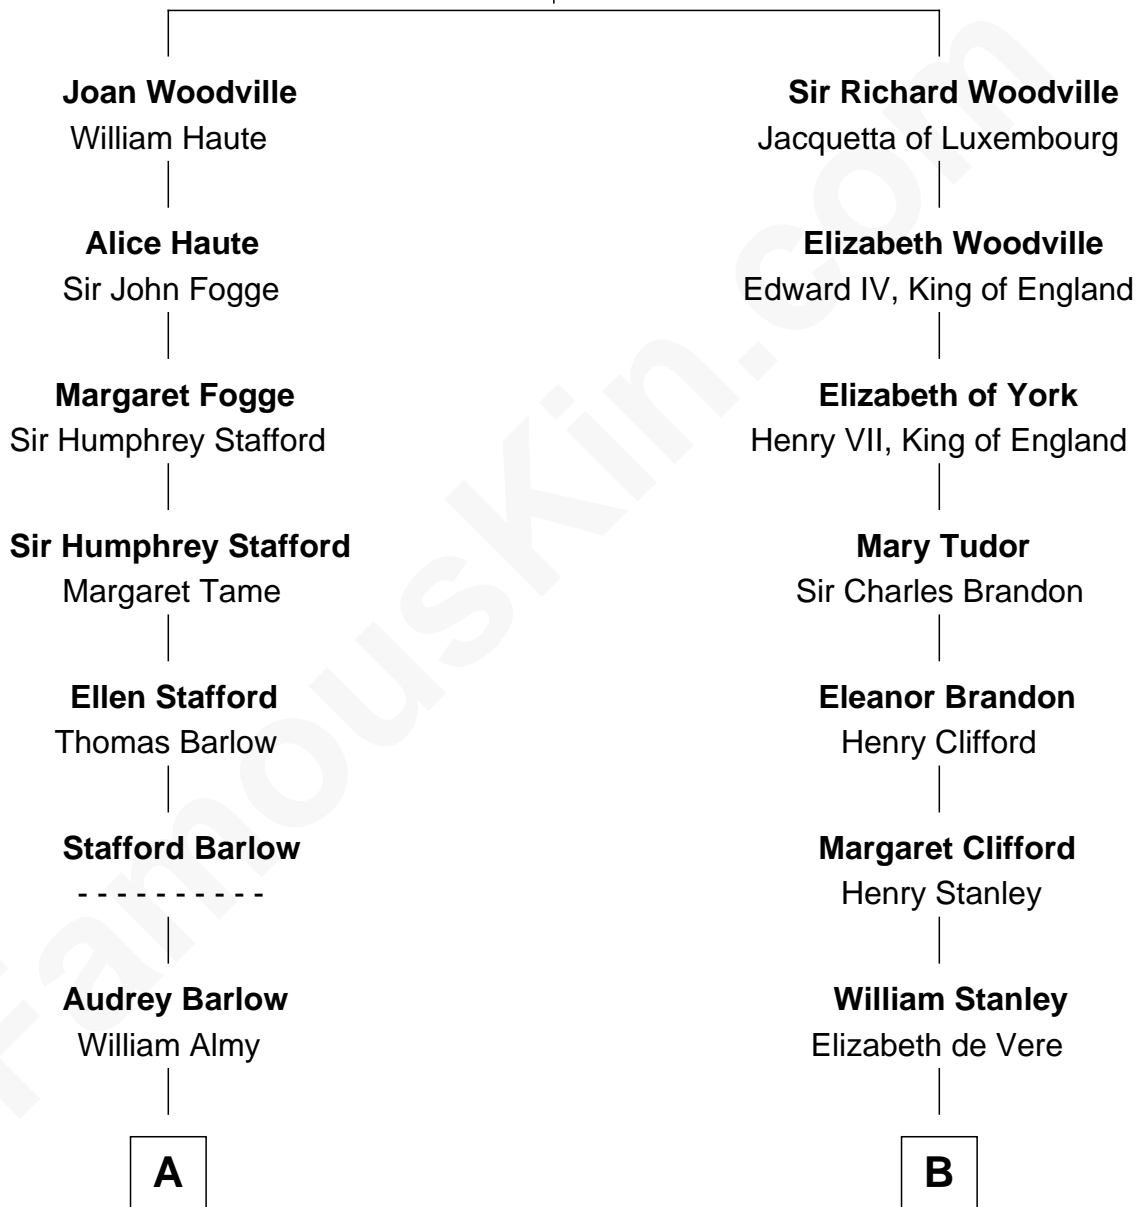

FamousKin.com Relationship Chart of

Adlai Stevenson III

U.S. Senator from Illinois

17th cousin 1 time removed of

Guy Ritchie

British Filmmaker

Richard Woodville

Joan Bedlisgate

C

John Vivian Ritchie
Amber Mary Parkinson

Guy Ritchie
British Filmmaker

FamousKin.com