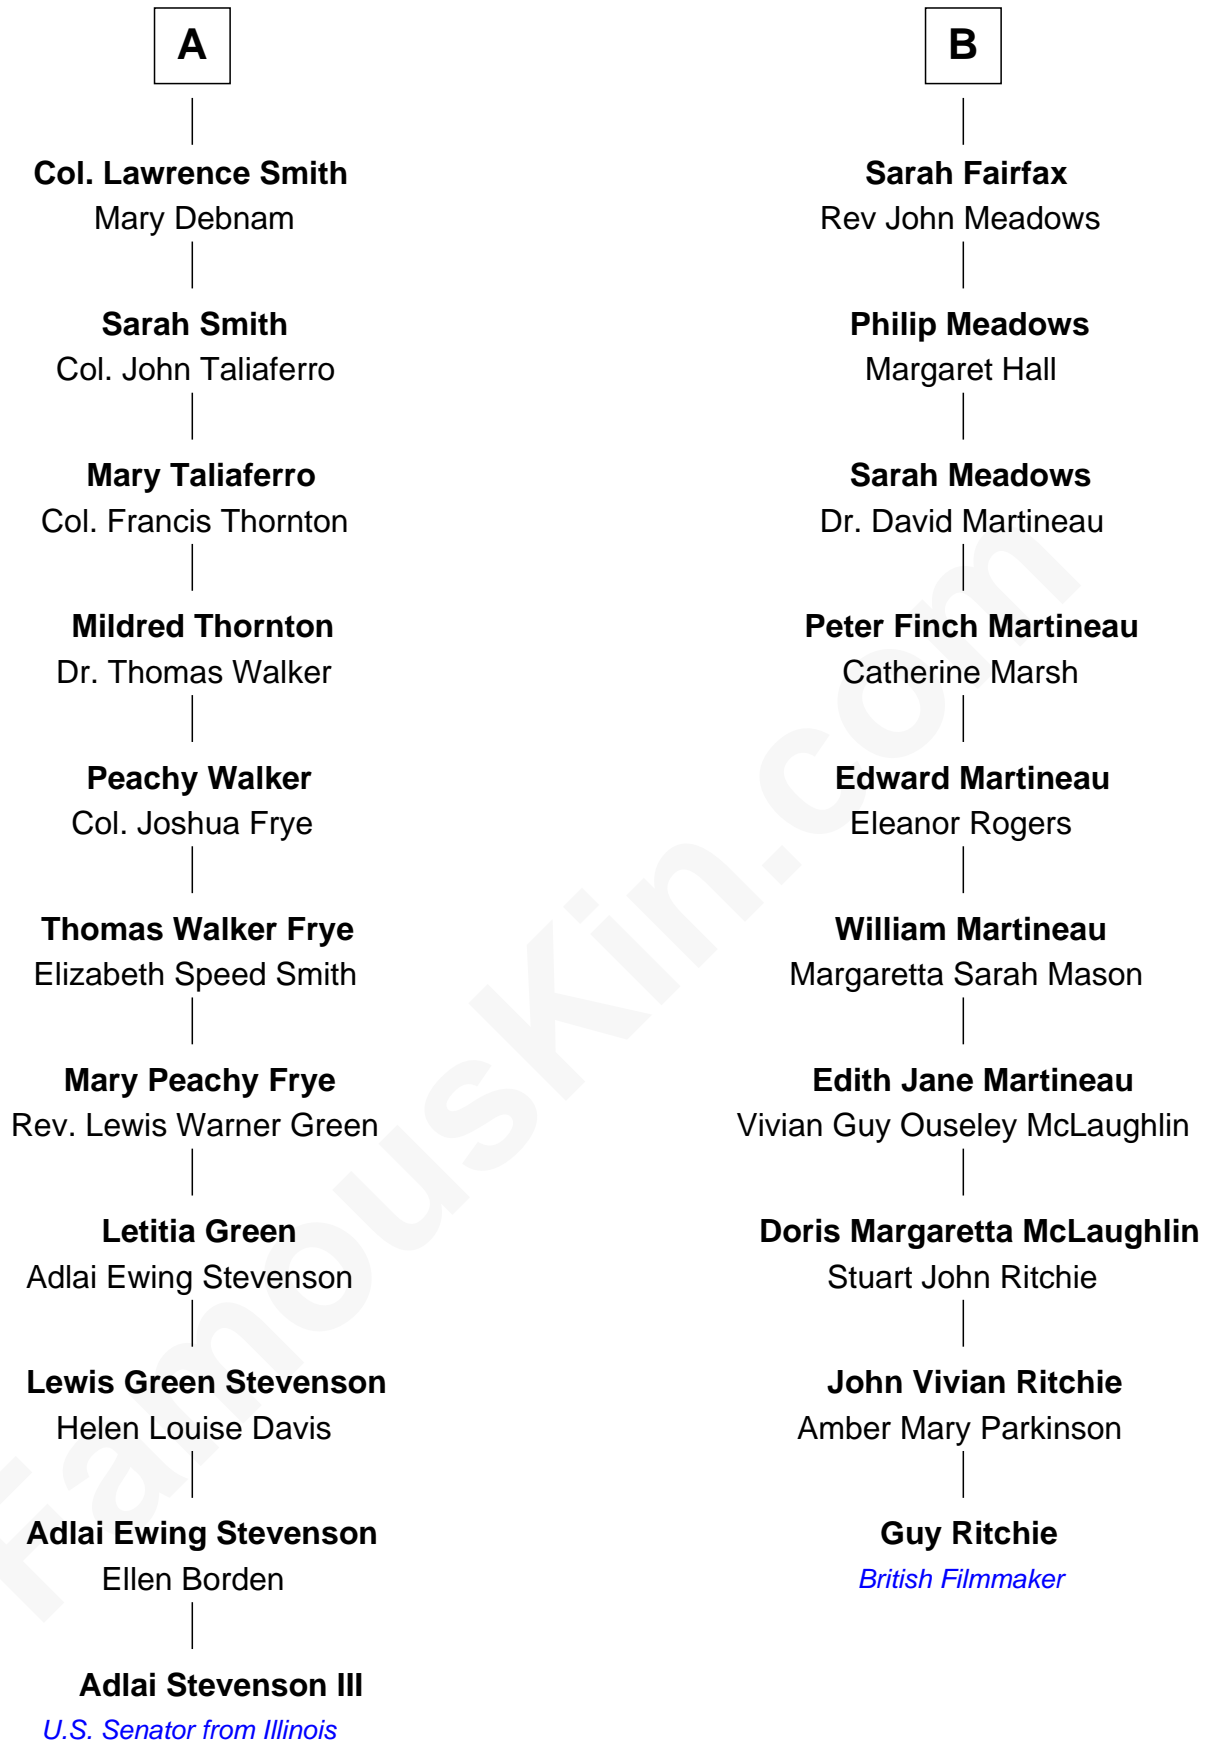

FamousKin.com Relationship Chart of

Adlai Stevenson III

U.S. Senator from Illinois

16th cousin 1 time removed of

Guy Ritchie

British Filmmaker

Richard Sherburne

Alice Hamerton

Isabel Sherburne

John Townley

Laurence Townley

Henry Townley

Laurence Townley

Hellen Hesketh

Laurence Townley

Margaret Hartley

Sir Thomas Fairfax

Sir Thomas Fairfax

Agnes Gascoigne

William Fairfax

John Fairfax

Mary Birch

Rev. Benjamin Fairfax

Sarah Galliard

Benjamin Fairfax

Bridget Stringer

B

Guy Ritchie photo by [Georges Biard](#) (CC BY-SA 3.0)