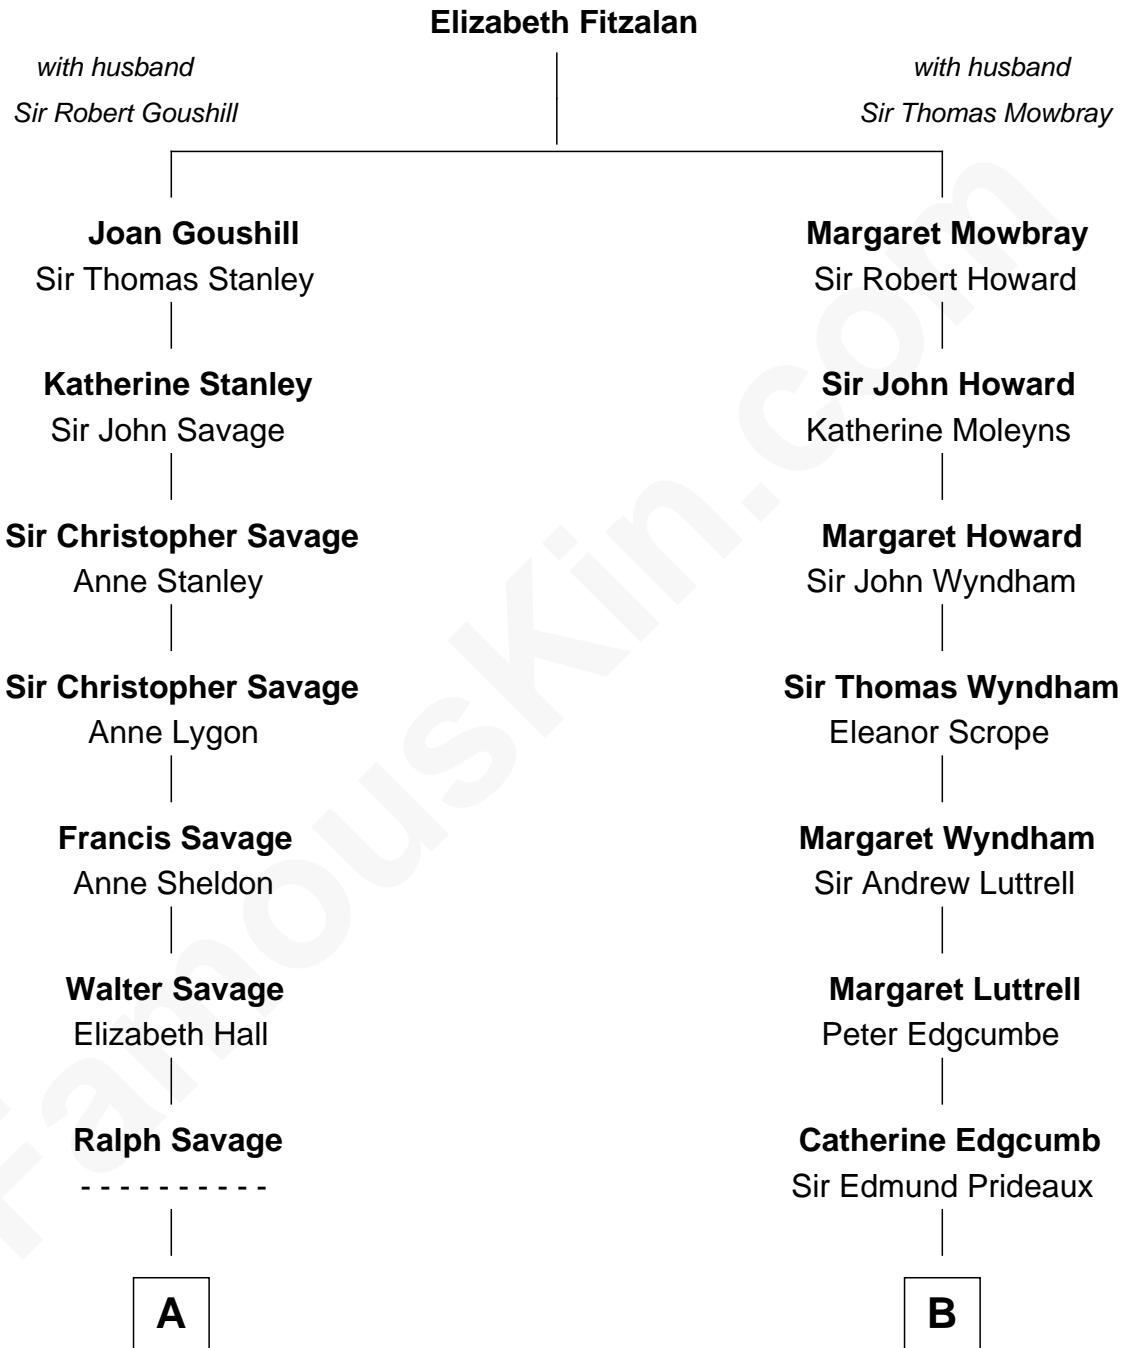

## Relationship Chart of

### Adlai Stevenson III

*U.S. Senator from Illinois*

17th cousin 1 time removed of

**Guy Ritchie**  
*British Filmmaker*

C

**John Vivian Ritchie**  
Amber Mary Parkinson

**Guy Ritchie**  
*British Filmmaker*