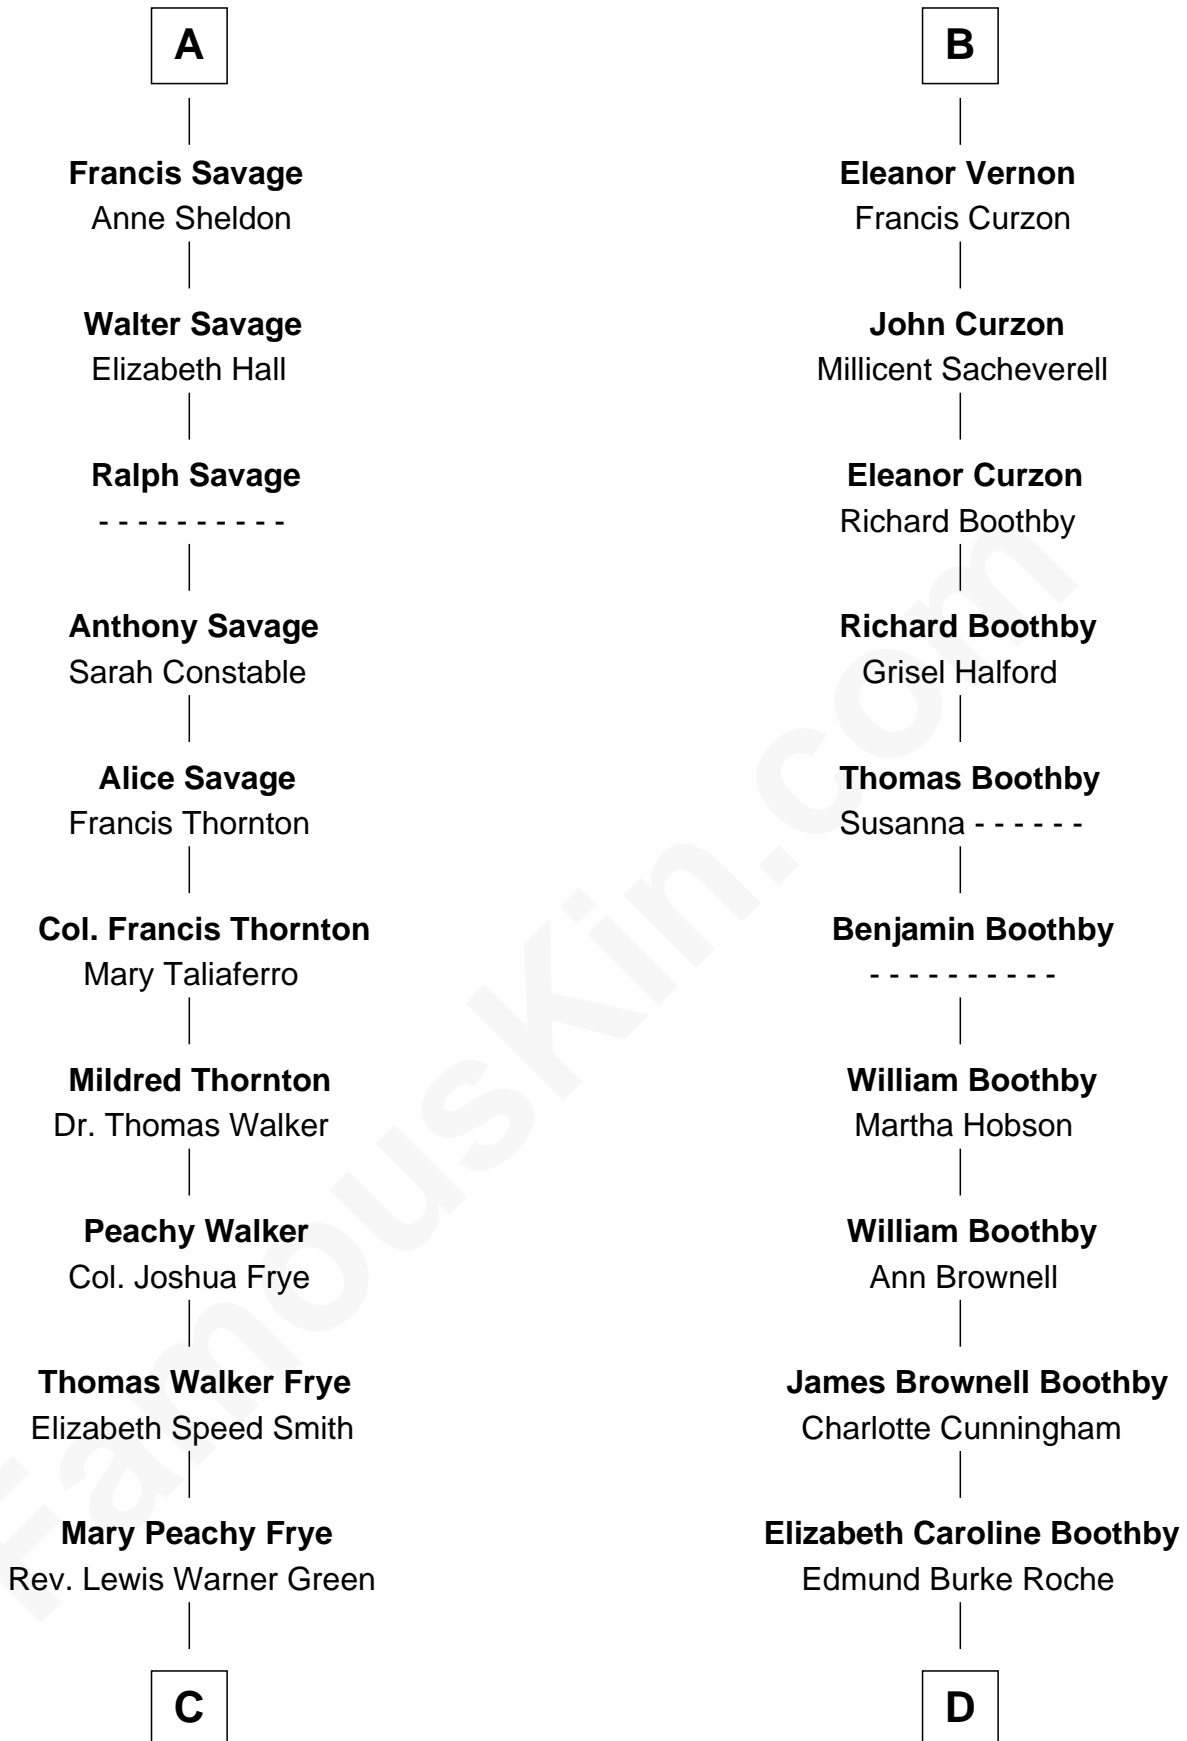

# FamousKin.com Relationship Chart of

**Adlai Stevenson III**

*U.S. Senator from Illinois*

20th cousin 1 time removed of

**Oliver Platt**

*Movie Actor*

**Henry Plantagenet**

Maud de Chaworth

Richard Fitzalan

**Sir Richard Fitzalan**

Elizabeth de Bohun

**Joan Fitzalan**

Sir William Beauchamp

**Joan Beauchamp**

James Butler

**Elizabeth Butler**

John Talbot

**Ann Talbot**

Sir Henry Vernon

**Thomas Vernon**

Anne Ludlow

**B**

**C**

**Letitia Green**  
Adlai Ewing Stevenson

**Lewis Green Stevenson**  
Helen Louise Davis

**Adlai Ewing Stevenson**  
Ellen Borden

**Adlai Stevenson III**  
*U.S. Senator from Illinois*

**D**

**James Boothby Burke Roche**  
Frances Eleanor Work

**Cynthia Burke Roche**  
Arthur Scott Burden