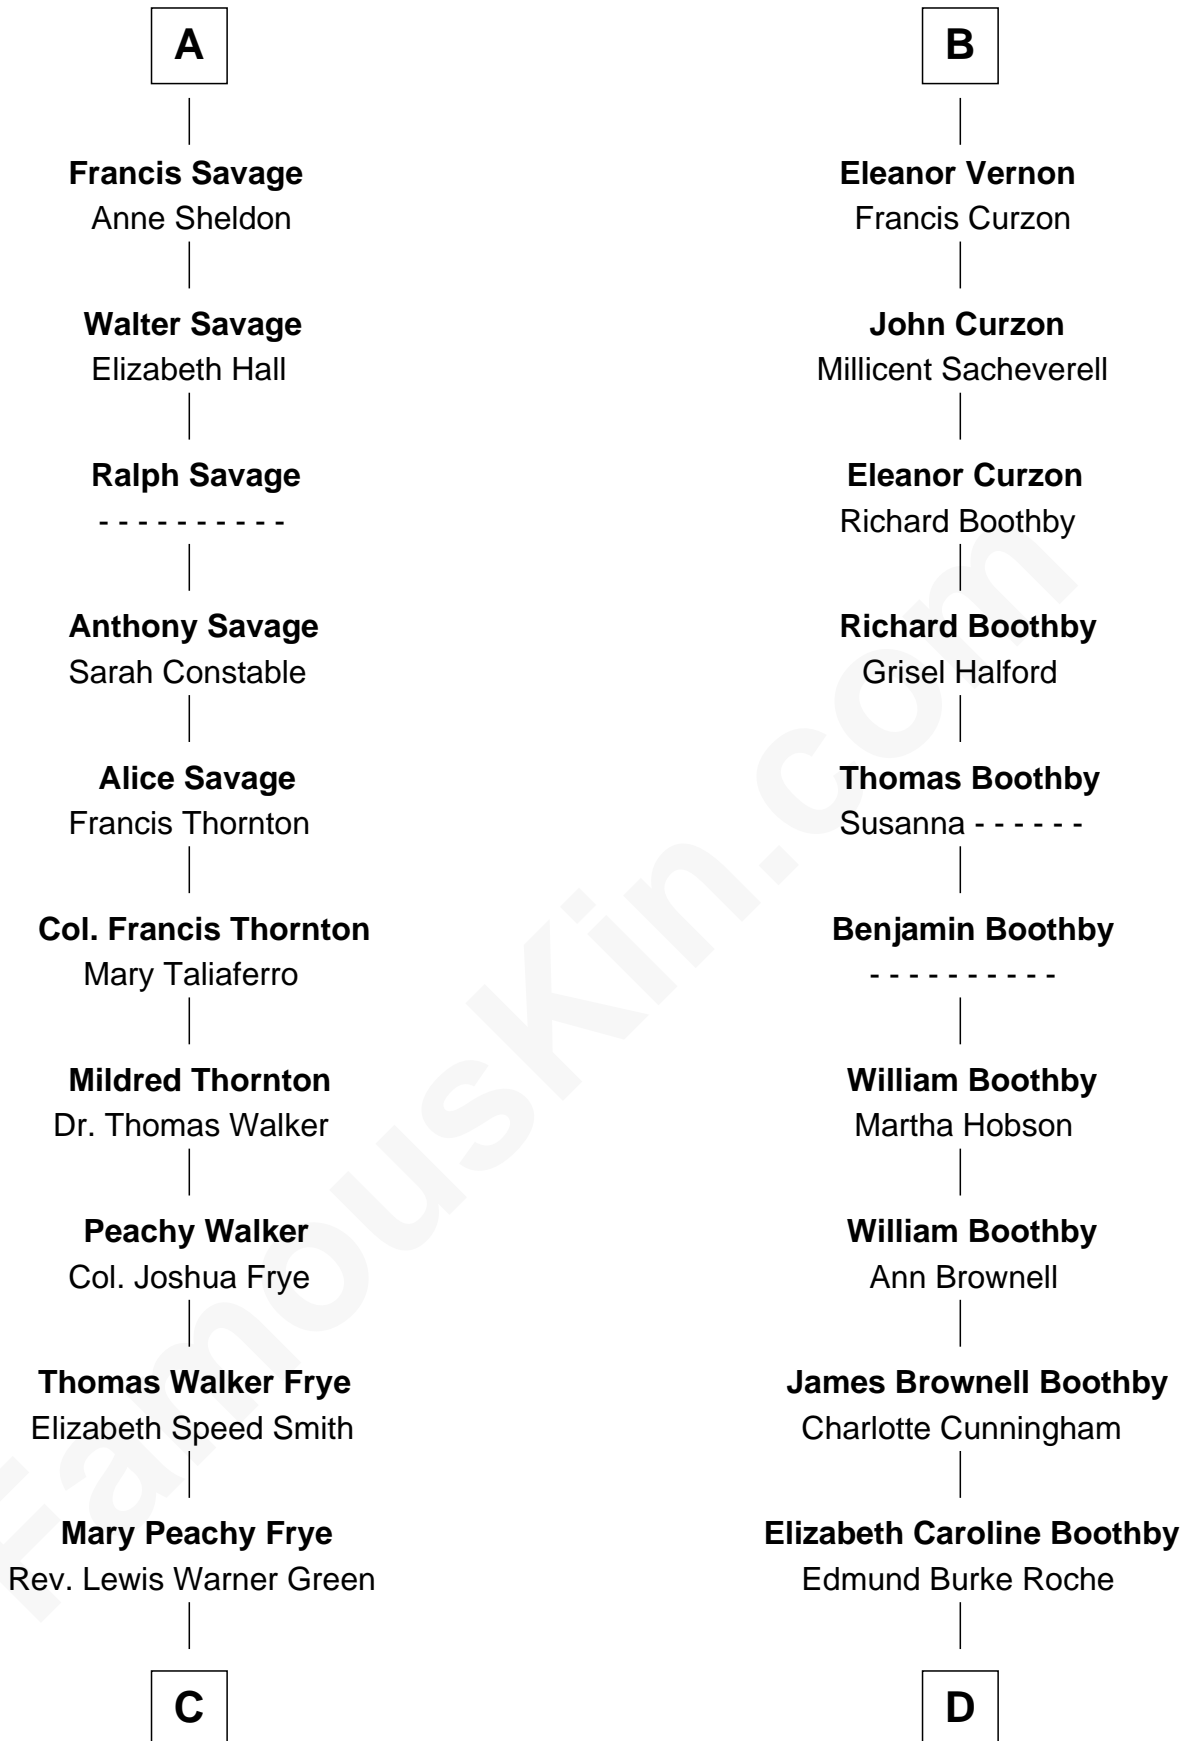

FamousKin.com Relationship Chart of

Adlai Stevenson III

U.S. Senator from Illinois

20th cousin 1 time removed of

Oliver Platt

Movie Actor

Humphrey de Bohun

Elizabeth Plantagenet

Sir William de Bohun
Elizabeth de Badlesmere

Elizabeth de Bohun
Sir Richard Fitzalan

Elizabeth Fitzalan
Sir Robert Goushill

Joan Goushill
Sir Thomas Stanley

Katherine Stanley
Sir John Savage

Sir Christopher Savage
Anne Stanley

Sir Christopher Savage
Anne Lygon

A

Eleanor de Bohun
Sir James le Boteler

James le Boteler
Elizabeth Darcy

James Butler
Anne de Welles

James Butler
Joan Beauchamp

Elizabeth Butler
John Talbot

Ann Talbot
Sir Henry Vernon

Thomas Vernon
Anne Ludlow

B

C

Letitia Green
Adlai Ewing Stevenson

Lewis Green Stevenson
Helen Louise Davis

Adlai Ewing Stevenson
Ellen Borden

Adlai Stevenson III
U.S. Senator from Illinois

D