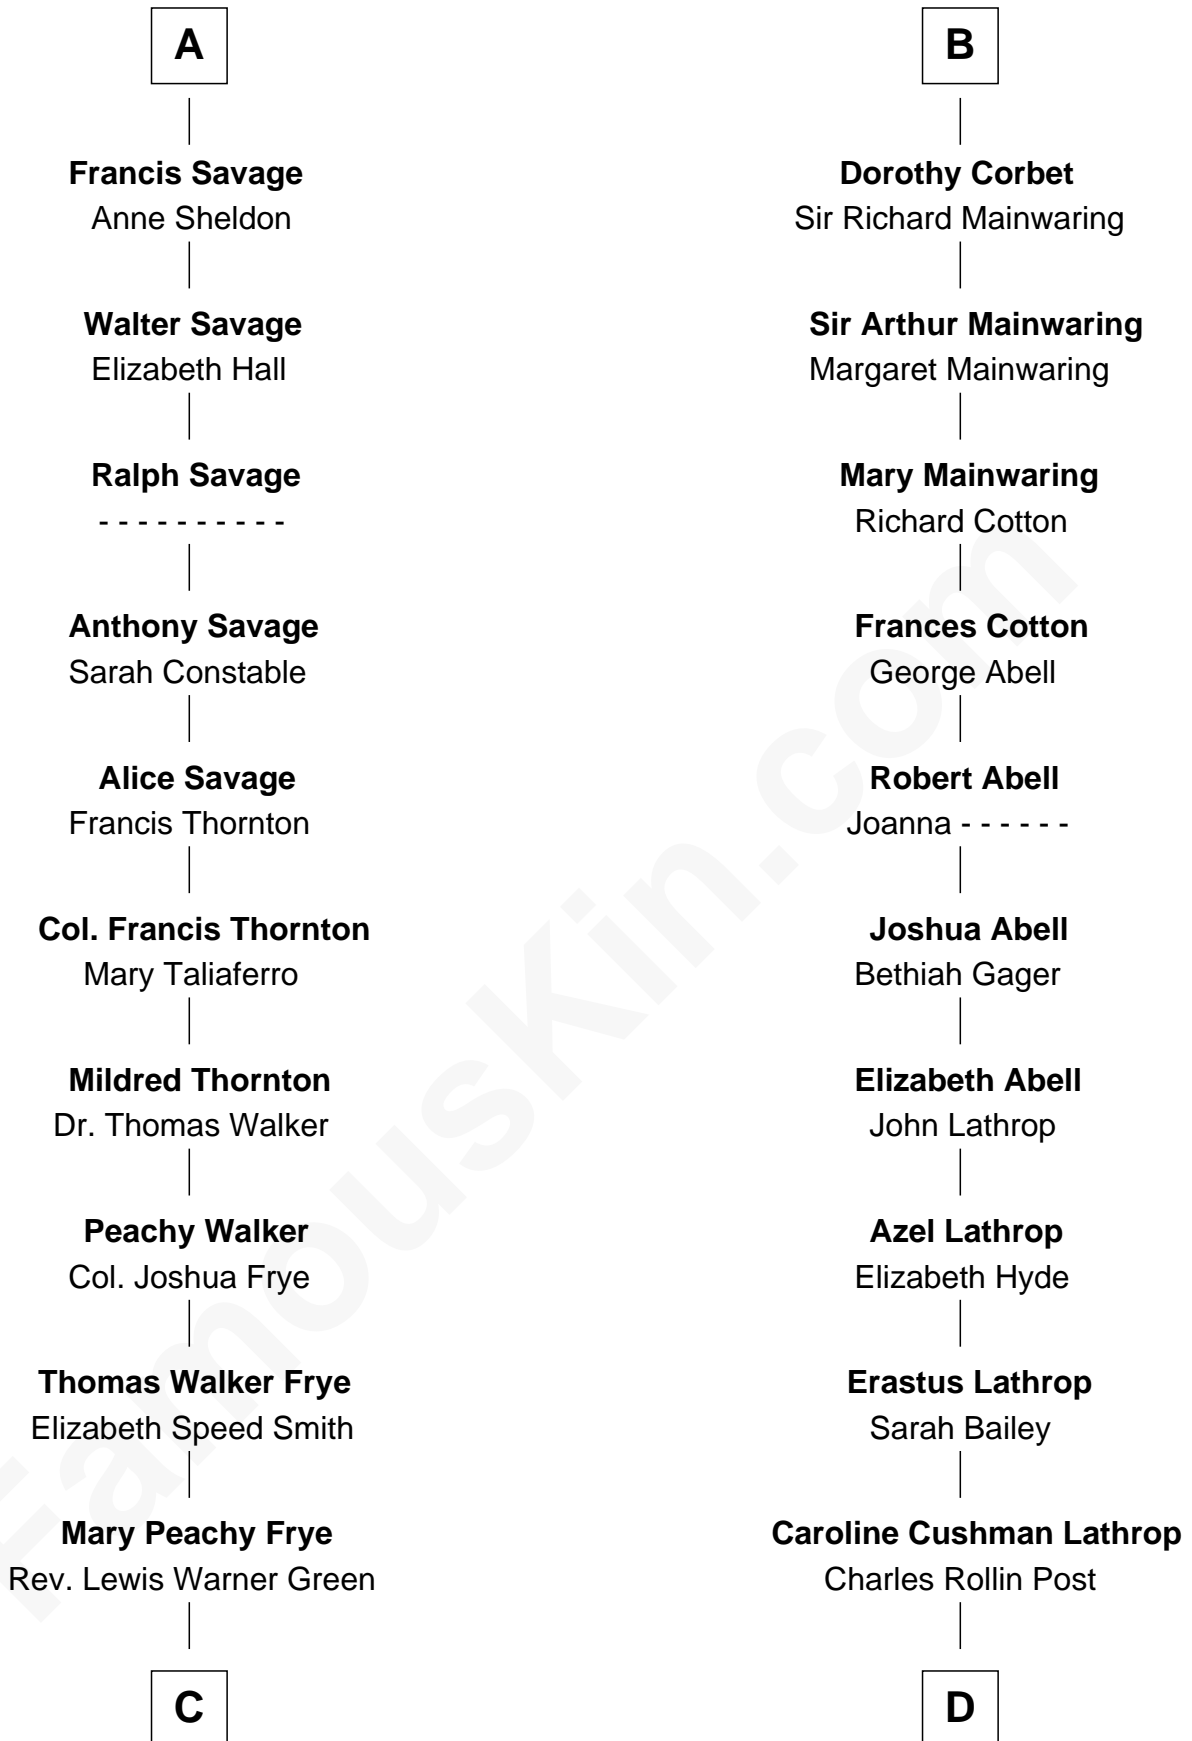

FamousKin.com Relationship Chart of

Adlai Stevenson III

U.S. Senator from Illinois

18th cousin 2 times removed of

Marjorie Post

Founder of General Foods

Bartholomew de Badlesmere

Margaret de Clare

John Talbot

Ann Talbot

Sir Henry Vernon

Elizabeth Vernon

Sir Robert Corbet

B

FamousKin.com