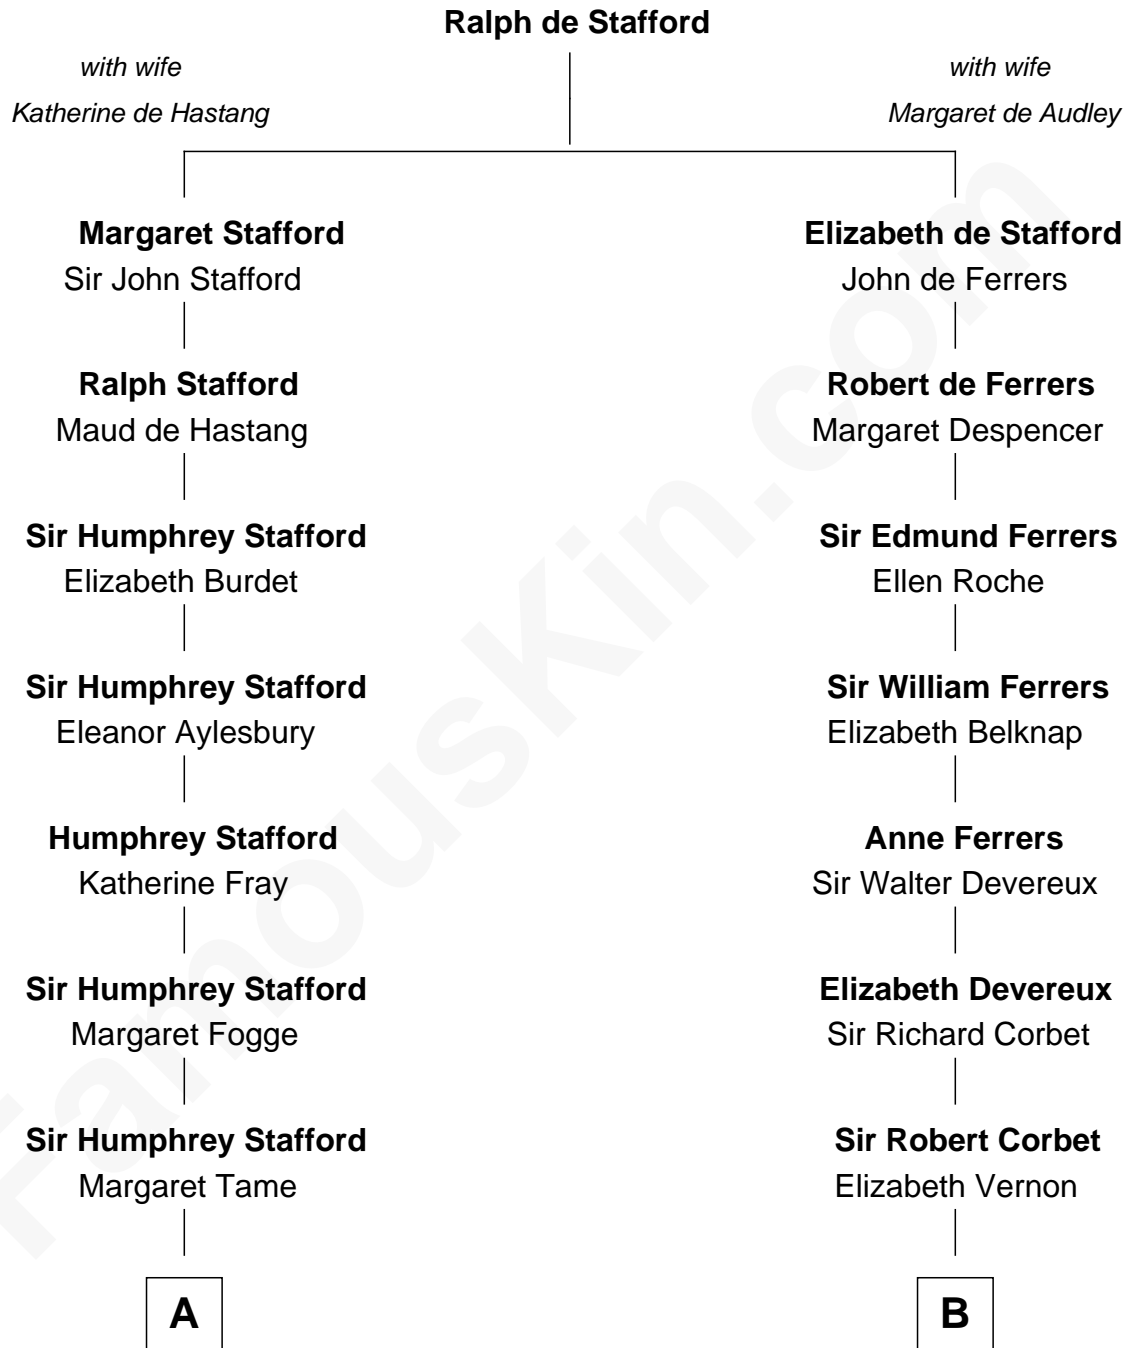

# FamousKin.com Relationship Chart of

**Adlai Stevenson III**

*U.S. Senator from Illinois*

18th cousin 2 times removed of

**Marjorie Post**

*Founder of General Foods*

**C**

**William Borden**  
Mary DeGama Whiting

**John Borden**  
Ellen Wallace Waller

**Ellen Borden**  
Adlai Ewing Stevenson

**Adlai Stevenson III**  
*U.S. Senator from Illinois*

**D**

**Charles William Post**  
Elle Letitia Merriweather

**Marjorie Post**  
*Founder of General Foods*