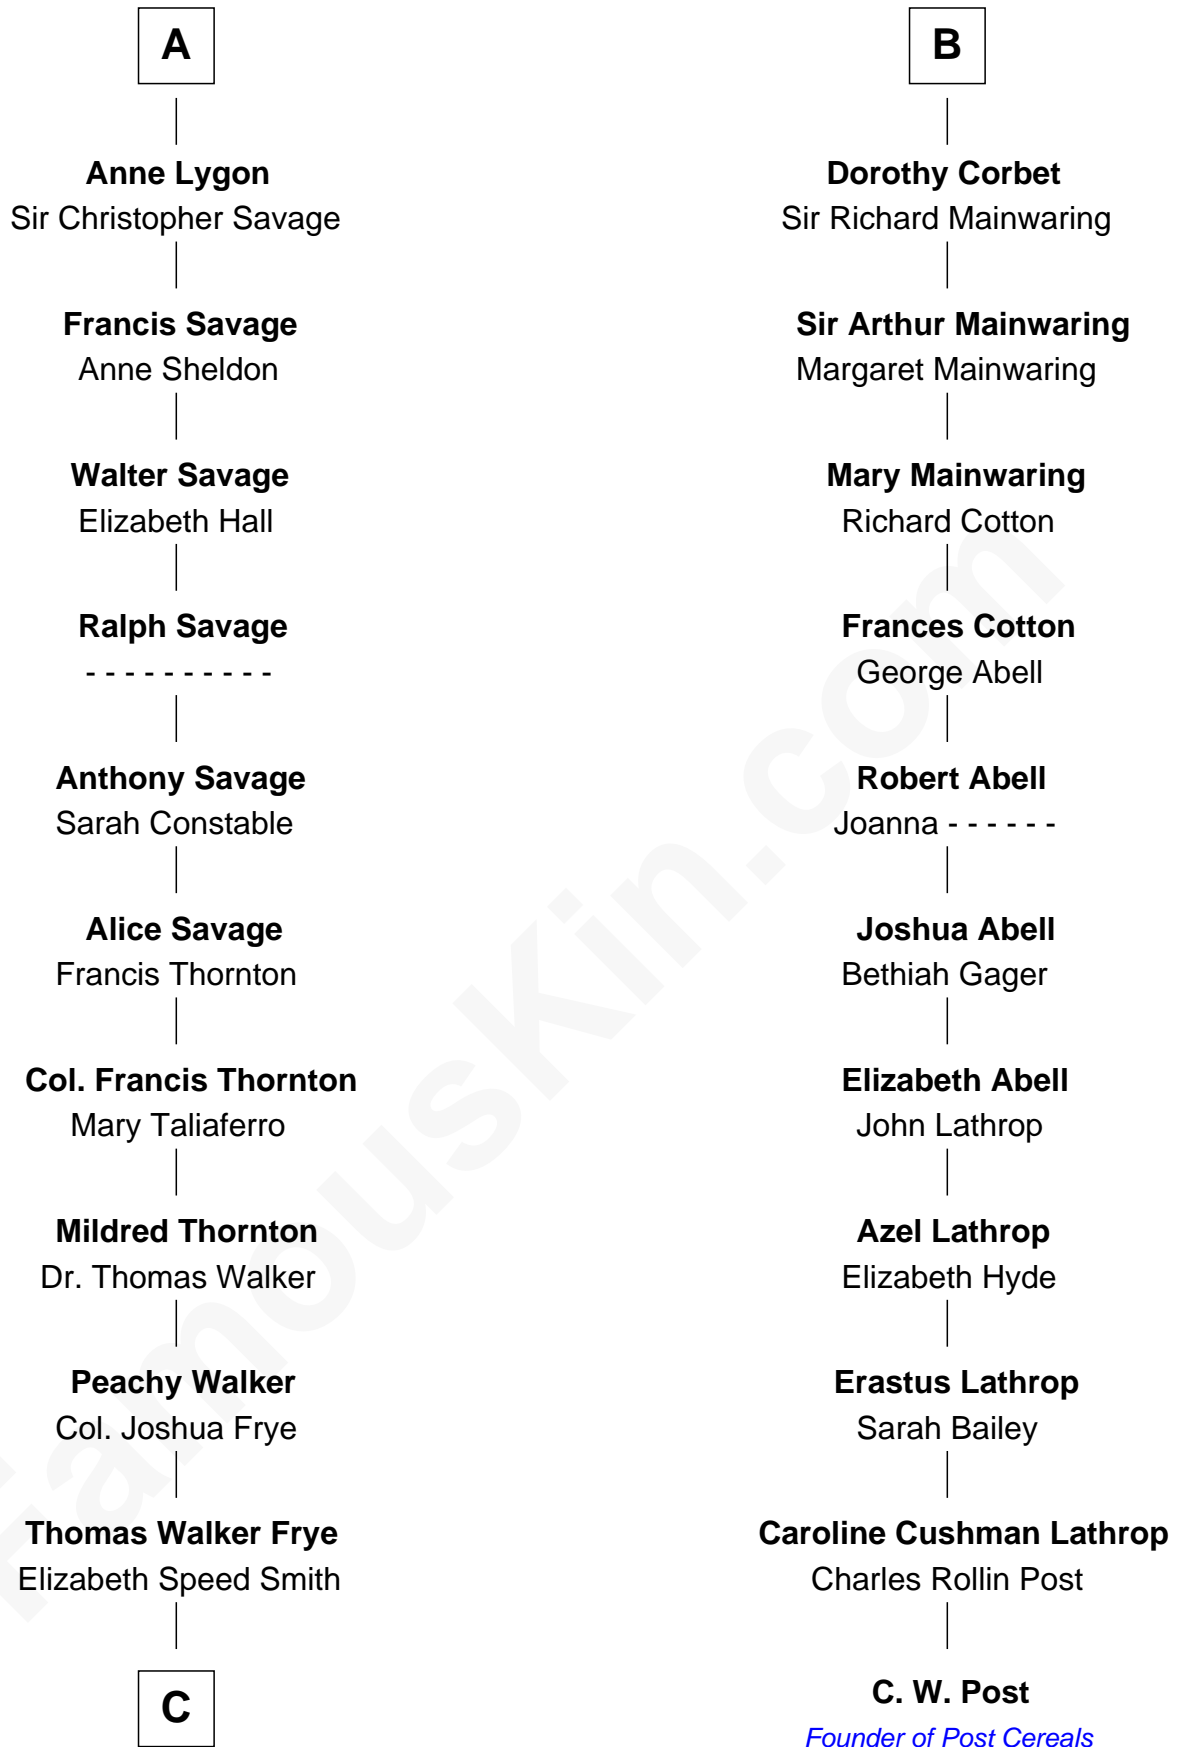

FamousKin.com Relationship Chart of

Adlai Stevenson III

U.S. Senator from Illinois

17th cousin 4 times removed of

C. W. Post

Founder of Post Cereals

Sir Edward le Despencer

Anne de Ferrers

C

—
Mary Peachy Frye
Rev. Lewis Warner Green

—
Letitia Green
Adlai Ewing Stevenson

—
Lewis Green Stevenson
Helen Louise Davis

—
Adlai Ewing Stevenson
Ellen Borden

—
Adlai Stevenson III
U.S. Senator from Illinois