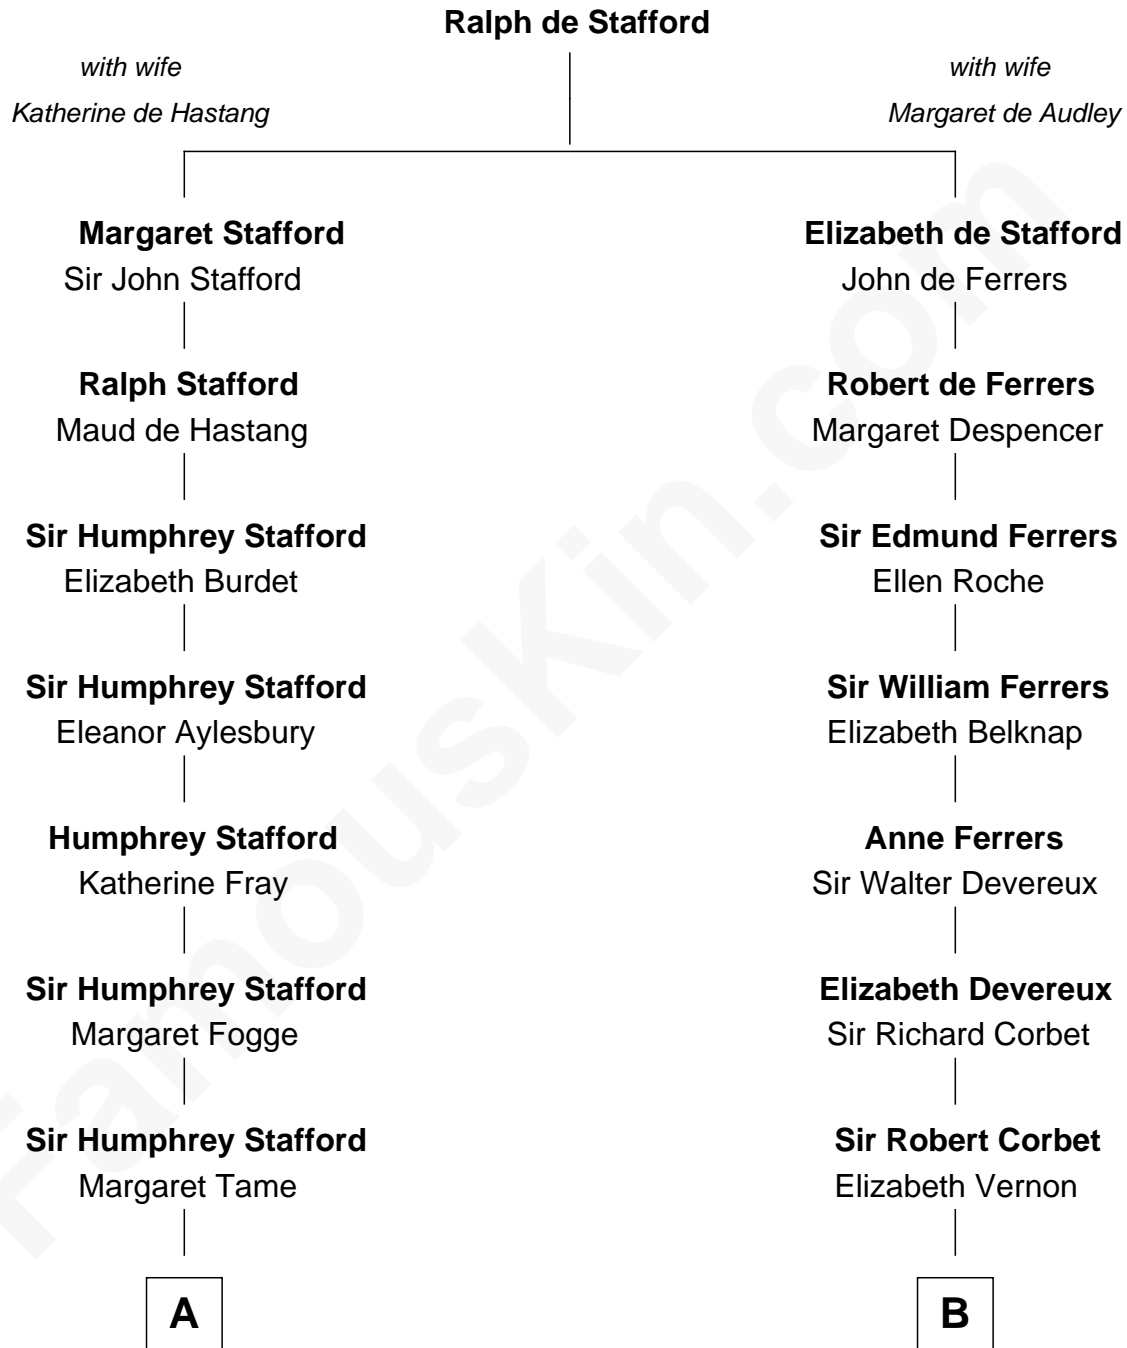

FamousKin.com Relationship Chart of

Adlai Stevenson III

U.S. Senator from Illinois

17th cousin 3 times removed of

C. W. Post

Founder of Post Cereals

C

—
William Borden
Mary DeGama Whiting

—
John Borden
Ellen Wallace Waller

—
Ellen Borden
Adlai Ewing Stevenson

—
Adlai Stevenson III
U.S. Senator from Illinois

FamousKin.com