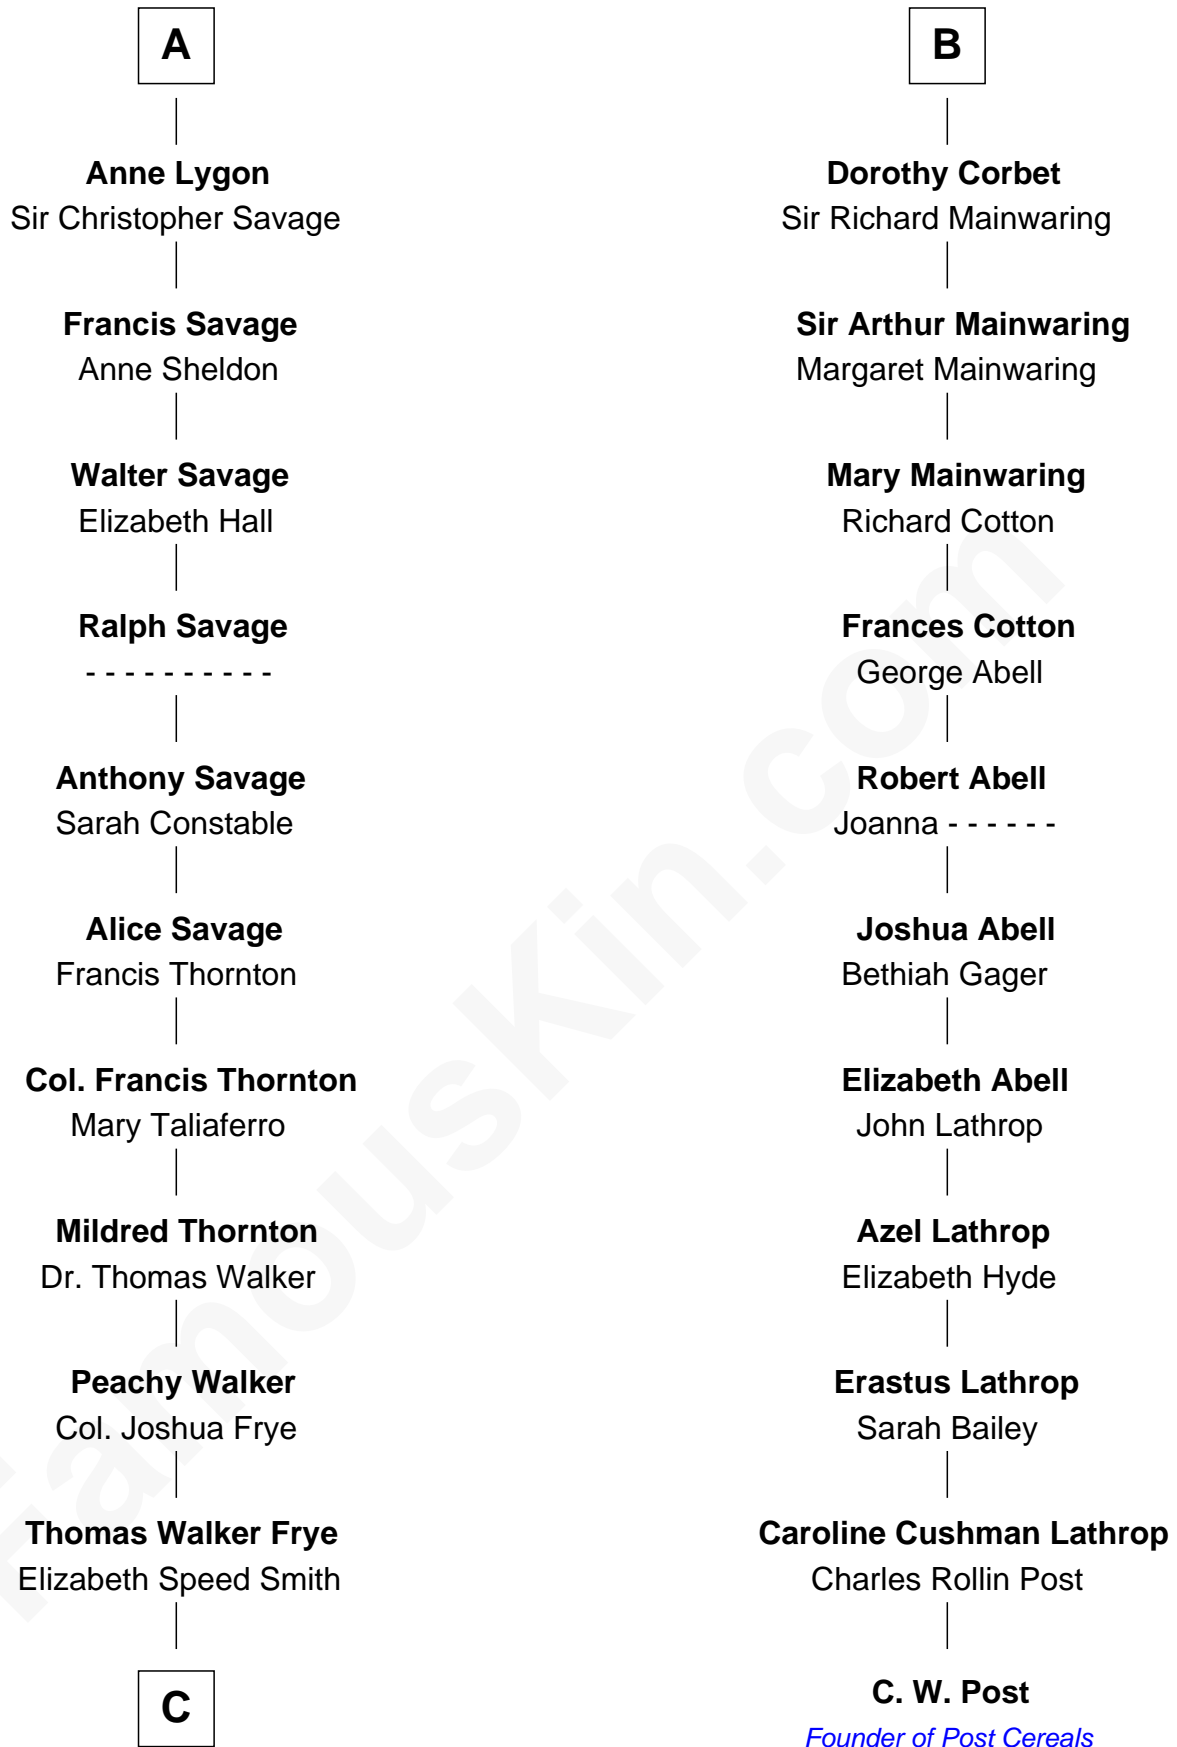

FamousKin.com Relationship Chart of

Adlai Stevenson III

U.S. Senator from Illinois

17th cousin 4 times removed of

C. W. Post

Founder of Post Cereals

Margaret de Audley

Ralph de Stafford

C

—
Mary Peachy Frye
Rev. Lewis Warner Green

—
Letitia Green
Adlai Ewing Stevenson

—
Lewis Green Stevenson
Helen Louise Davis

—
Adlai Ewing Stevenson
Ellen Borden

—
Adlai Stevenson III
U.S. Senator from Illinois